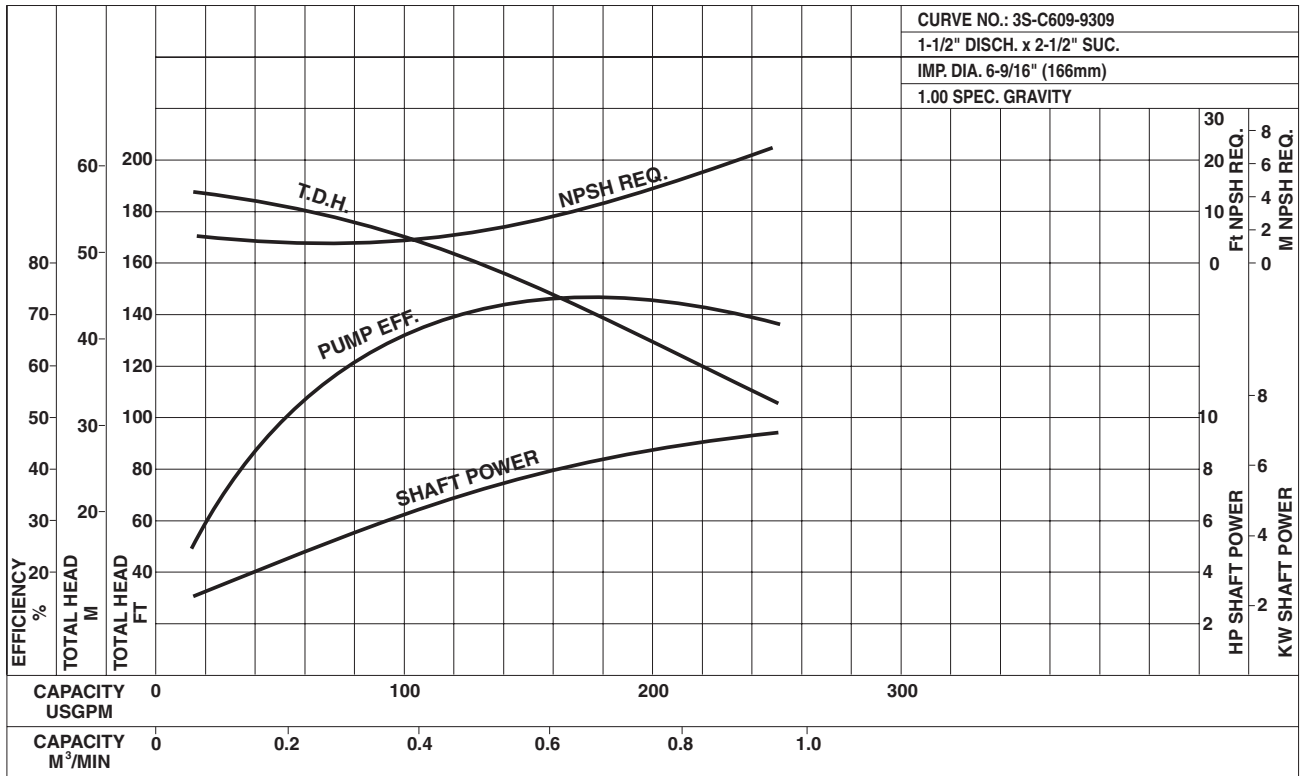

Model 3U

EBARA Stainless Steel Centrifugal Pumps

Performance Curves

3U 40-160-1-10HP

Synchronous Speed: 3450 RPM

Size: 1 1/2 x 2 1/2 x 6 9/16

3U 40-200A-15HP

Synchronous Speed: 3450 RPM

Size: 1 1/2 x 2 1/2 x 7 3/16