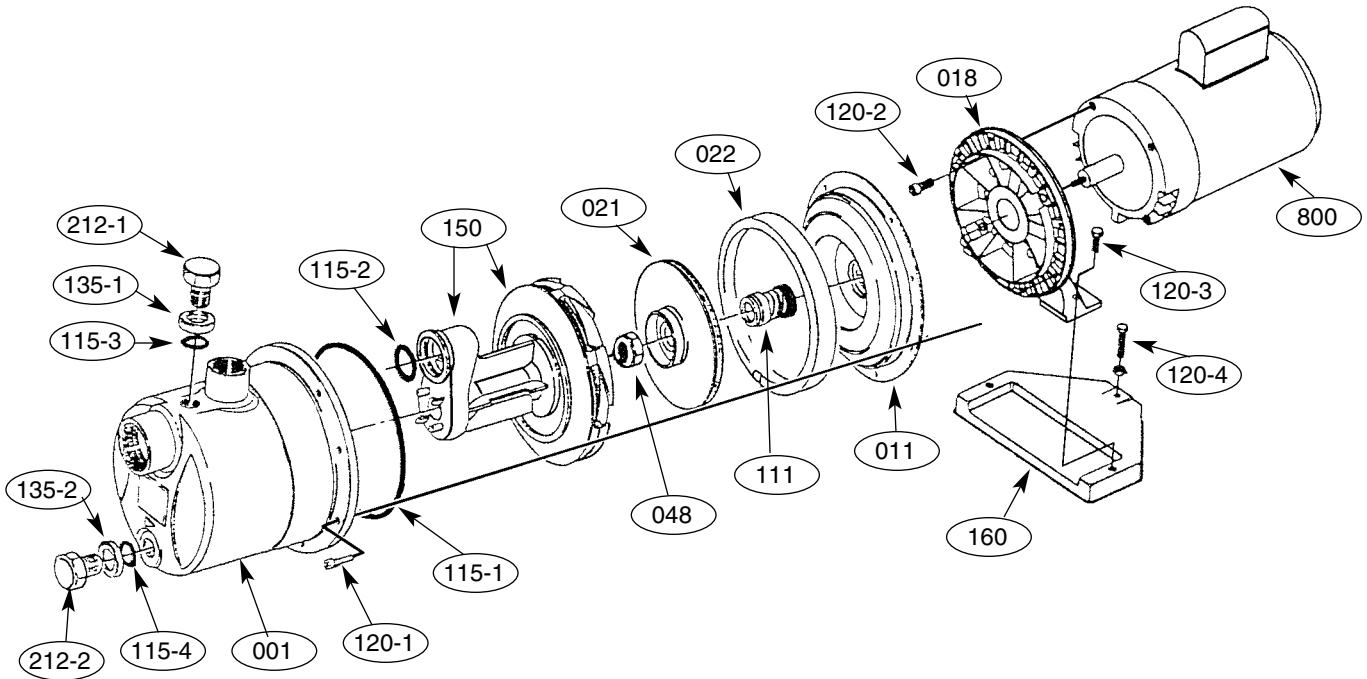

Model JEU

EBARA Stainless Steel Self Priming Jet Pumps

Sectional View

Part No.	Part Name	Material	No. for 1 Unit
001	Casing	304L Stainless	1
011	Casing cover	304L Stainless	1
018	Bracket	Aluminum	1
021	Impeller	304L Stainless	1
022	Guide vane	Noryl GFNZ	1
048	Impeller nut	304L Stainless	1
111	Mechanical seal	-	1 set
115-1	O-Ring	Viton	1
115-2	O-Ring	Viton	1
115-3	O-Ring	Viton	1
115-4	O-Ring	Viton	1
120-1	Bolt	304L Stainless	8
120-2	Bolt	304L Stainless	4
120-3	Bolt	304L Stainless	2
120-4	Bolt	304L Stainless	1
135-1	Washer	304L Stainless	1
135-2	Washer	304L Stainless	1
150	Diffuser & Venturi Tube	Noryl GFNZ	1
160	Base	Steel	1
212-1	Plug	304L Stainless	1
212-2	Plug	304L Stainless	1
800	Motor	NEMA 56J Frame	1