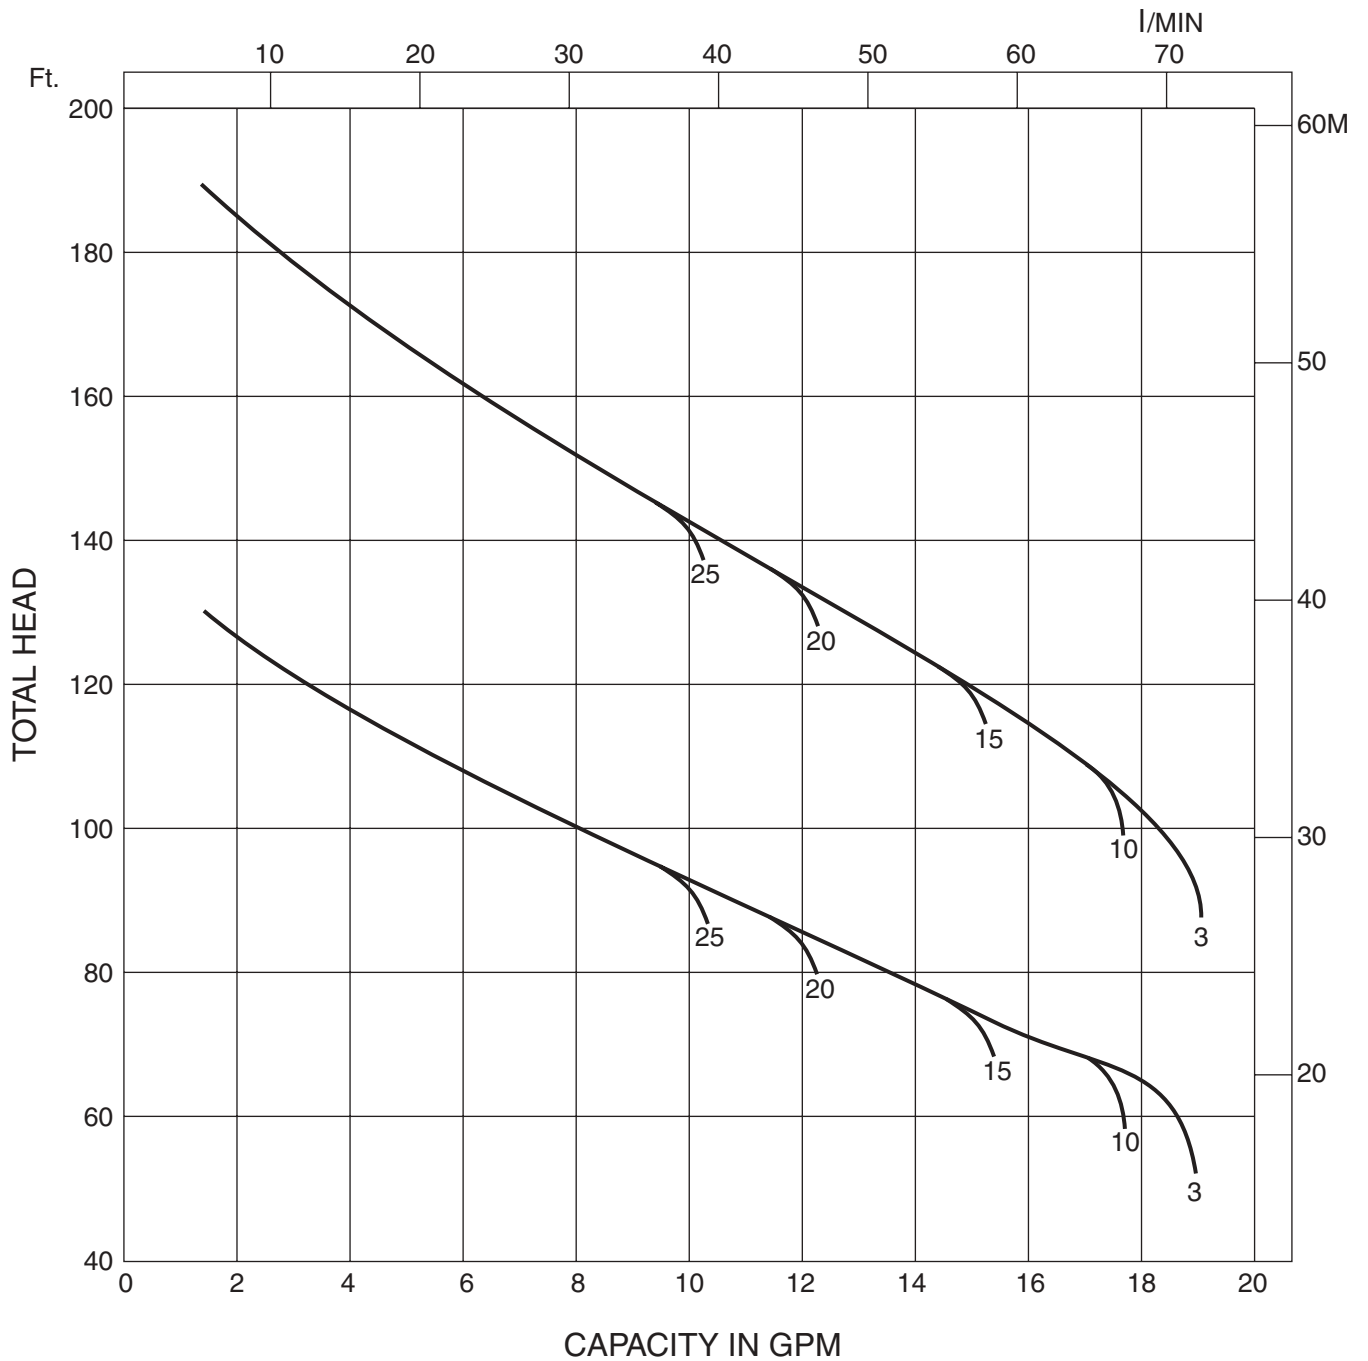

Model JEU

EBARA Stainless Steel Self Priming Jet Pumps

Selection Chart

60 Hz Synchronous Speed: 3450 RPM

NOTE: Figures in selection chart indicate suction lift (Ft.).

Model JEU

EBARA Stainless Steel Self Priming Jet Pumps

Performance Curves

JEU806—³/₄ HP

Synchronous Speed: 3450 RPM

Size: 1 x 1¹/₄ x 4¹/₂

JEU1506—1¹/₂ HP

Synchronous Speed: 3450 RPM

Size: 1 x 1¹/₄ x 5³/₁₆