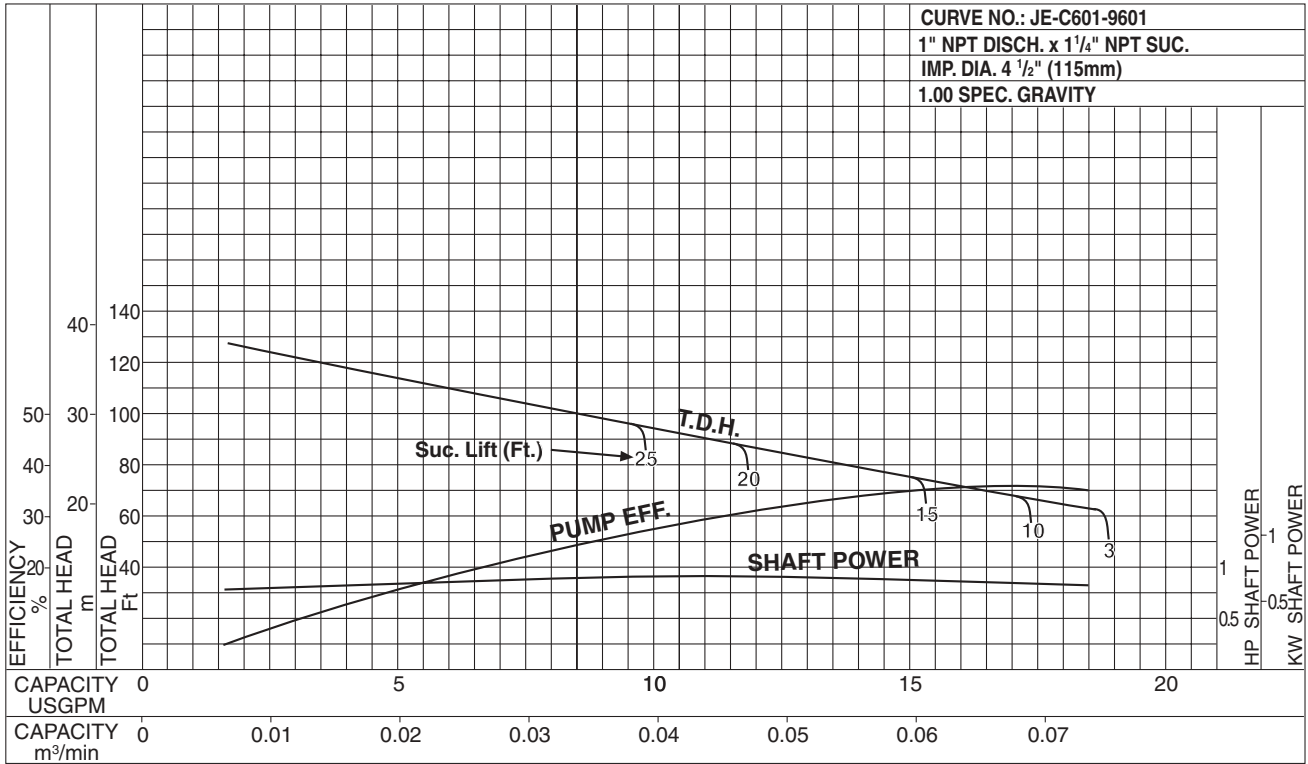

Model JEU

EBARA Stainless Steel Self Priming Jet Pumps

Selection Chart

60 Hz Synchronous Speed: 3450 RPM

NOTE: Figures in selection chart indicate suction lift (Ft.).

Model JEU

EBARA Stainless Steel Self Priming Jet Pumps

Performance Curves

JEU806—³/₄ HP

Synchronous Speed: 3450 RPM

Size: 1 x 1¹/₄ x 4¹/₂

JEU1506—1¹/₂ HP

Synchronous Speed: 3450 RPM

Size: 1 x 1¹/₄ x 5³/₁₆