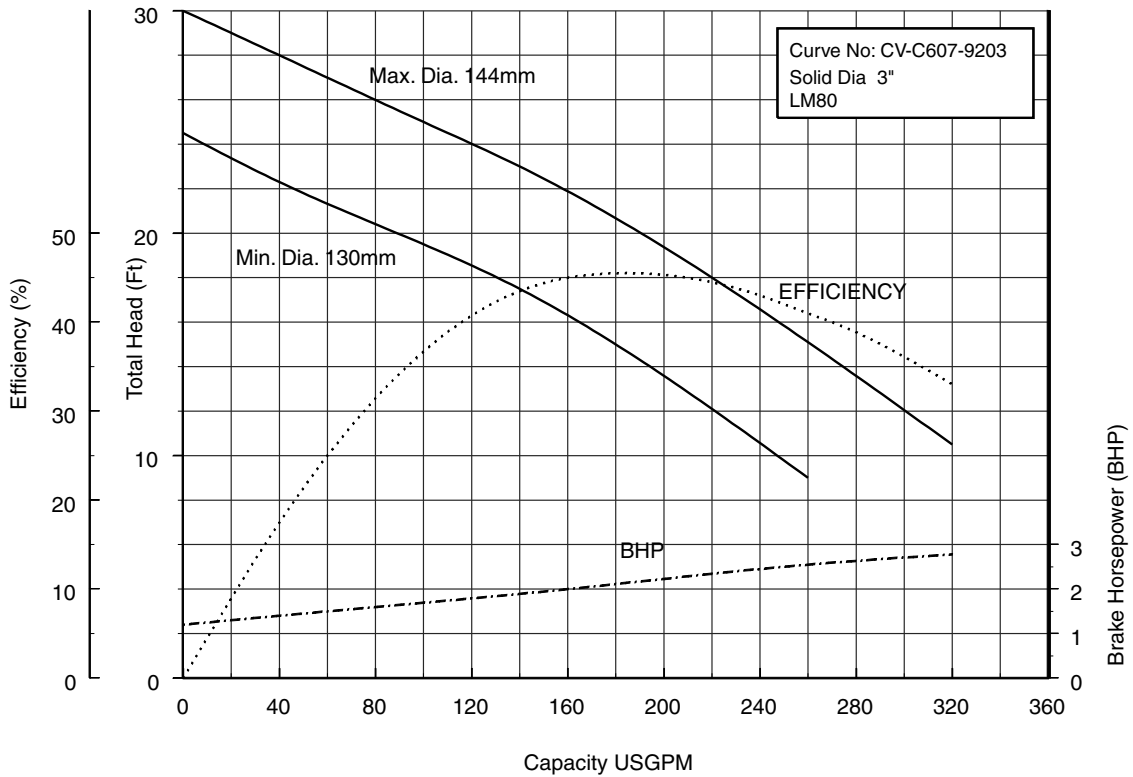

Performance Curves

50CV6.75S 50CV6.75 (1HP) Synchronous Speed: 1800 RPM

2 inch Discharge

50CV61.5S 50CV61.5 (2HP) Synchronous Speed: 1800 RPM

2 inch Discharge

Model CVU

EBARA PRO Cast Vortex Sewage Pumps

Performance Curves

50CV62.2S (3HP) Synchronous Speed: 1800 RPM

2 inch Discharge

80CV61.5S 80CV61.5 (2HP) Synchronous Speed: 1800 RPM

2, 3 inch Discharge

Model CVU

EBARA PRO Cast Vortex Sewage Pumps

Performance Curves

80CVB62.2S (3HP) Synchronous Speed: 1800 RPM

3, 4 inch Discharge

80CVC62.2S (3HP) Synchronous Speed: 1800 RPM

2, 3 inch Discharge

Model CVU

EBARA PRO Cast Vortex Sewage Pumps

Performance Curves

80CVB63.7S (5HP) Synchronous Speed: 1800 RPM

3, 4 inch Discharge

80CVC63.7S (5HP) Synchronous Speed: 1800 RPM

2, 3 inch Discharge

Model CVU

EBARA PRO Cast Vortex Sewage Pumps

Performance Curves

100CV63.7S (5HP) Synchronous Speed: 1800 RPM

3, 4 inch Discharge