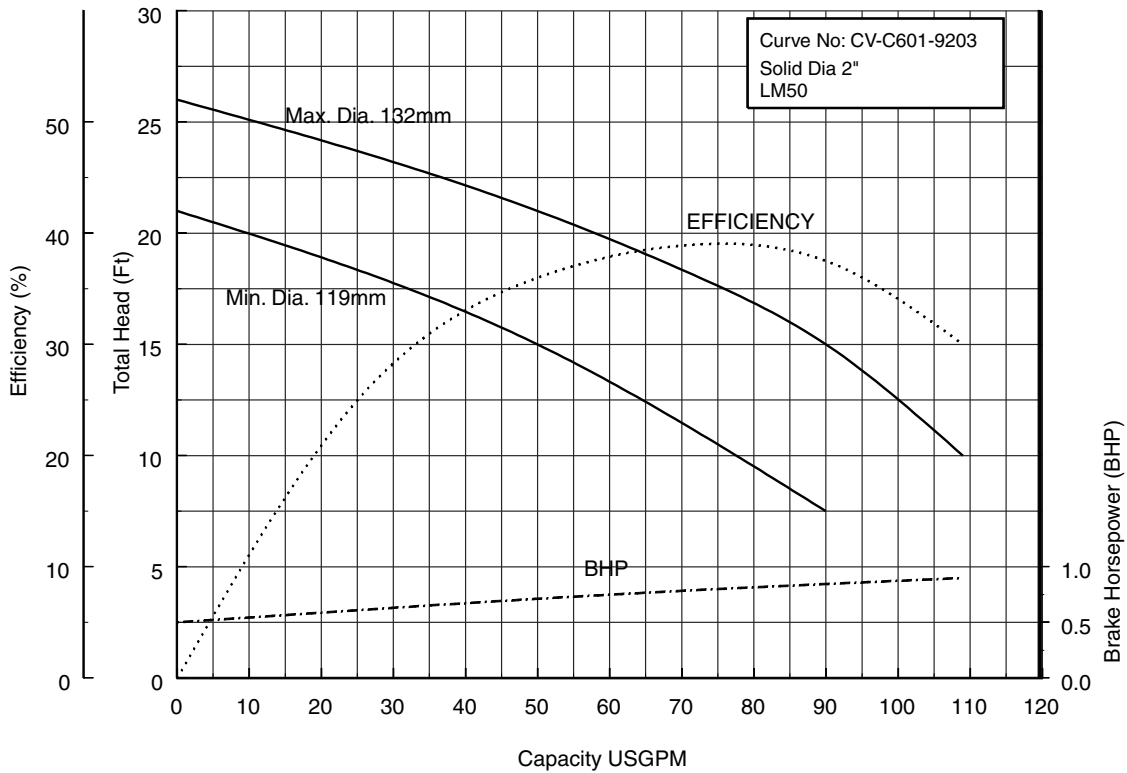

**Model CVU
Selection Chart**

EBARA PRO Cast Vortex Sewage Pumps

Single Phase

60Hz (Synchronous speed: 1800 RPM)

Three Phase

60Hz (Synchronous speed: 1800 RPM)

Model CVU

EBARA PRO Cast Vortex Sewage Pumps

Performance Curves

50CV6.75S 50CV6.75 (1HP) Synchronous Speed: 1800 RPM

2 inch Discharge

50CV61.5S 50CV61.5 (2HP) Synchronous Speed: 1800 RPM

2 inch Discharge

Model CVU

EBARA PRO Cast Vortex Sewage Pumps

Performance Curves

50CV62.2S (3HP) Synchronous Speed: 1800 RPM

2 inch Discharge

80CV61.5S 80CV61.5 (2HP) Synchronous Speed: 1800 RPM

2, 3 inch Discharge

Model CVU

EBARA PRO Cast Vortex Sewage Pumps

Performance Curves

80CVB62.2S (3HP) Synchronous Speed: 1800 RPM

80CVC63.7S (5HP) Synchronous Speed: 1800 RPM

2, 3 inch Discharge

Model CVU

EBARA PRO Cast Vortex Sewage Pumps

Performance Curves

100CV63.7S (5HP) Synchronous Speed: 1800 RPM

3, 4 inch Discharge