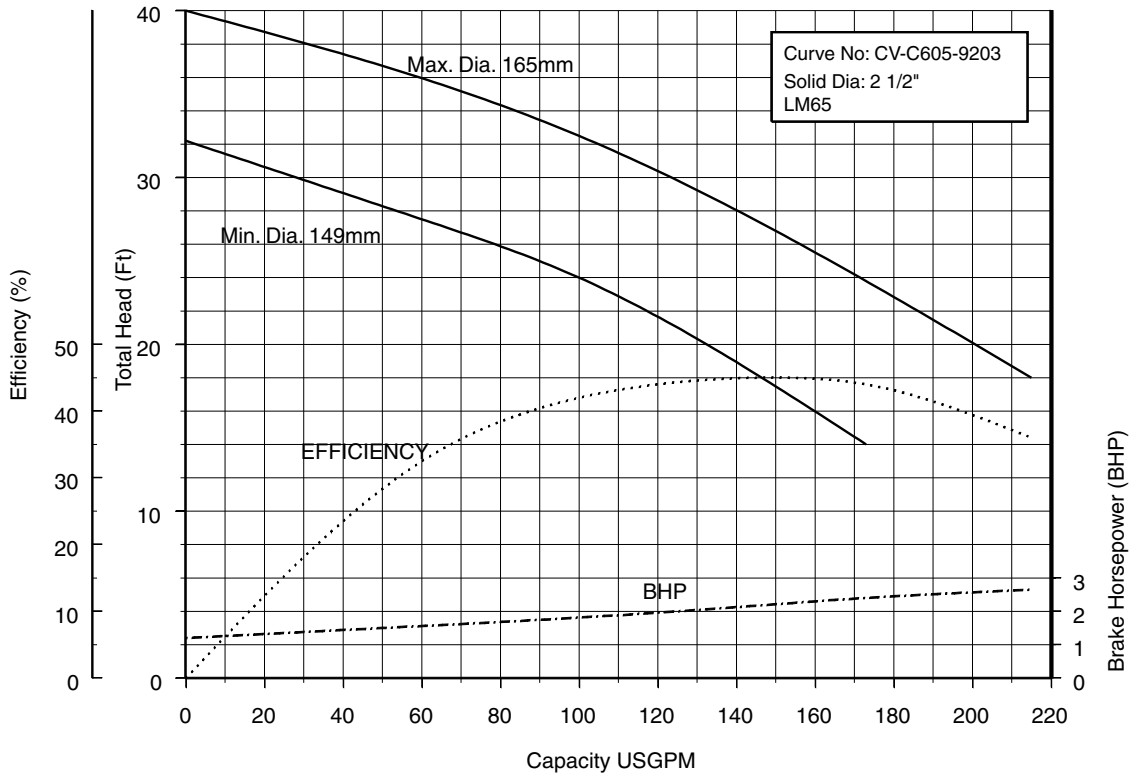

Performance Curves

50CV6.75S 50CV6.75 (1HP) Synchronous Speed: 1800 RPM

2 inch Discharge

50CV61.5S 50CV61.5 (2HP) Synchronous Speed: 1800 RPM

2 inch Discharge

Model CVU

EBARA PRO Cast Vortex Sewage Pumps

Performance Curves

50CV62.2S (3HP) Synchronous Speed: 1800 RPM

2 inch Discharge

80CV61.5S 80CV61.5 (2HP) Synchronous Speed: 1800 RPM

2, 3 inch Discharge

Model CVU

EBARA PRO Cast Vortex Sewage Pumps

Performance Curves

80CVB62.2S (3HP) Synchronous Speed: 1800 RPM

3, 4 inch Discharge

80CVC62.2S (3HP) Synchronous Speed: 1800 RPM

2, 3 inch Discharge

Model CVU

EBARA PRO Cast Vortex Sewage Pumps

Performance Curves

80CVB63.7S (5HP) Synchronous Speed: 1800 RPM

3, 4 inch Discharge

80CVC63.7S (5HP) Synchronous Speed: 1800 RPM

2, 3 inch Discharge

Model CVU

EBARA PRO Cast Vortex Sewage Pumps

Performance Curves

100CV63.7S (5HP) Synchronous Speed: 1800 RPM

3, 4 inch Discharge