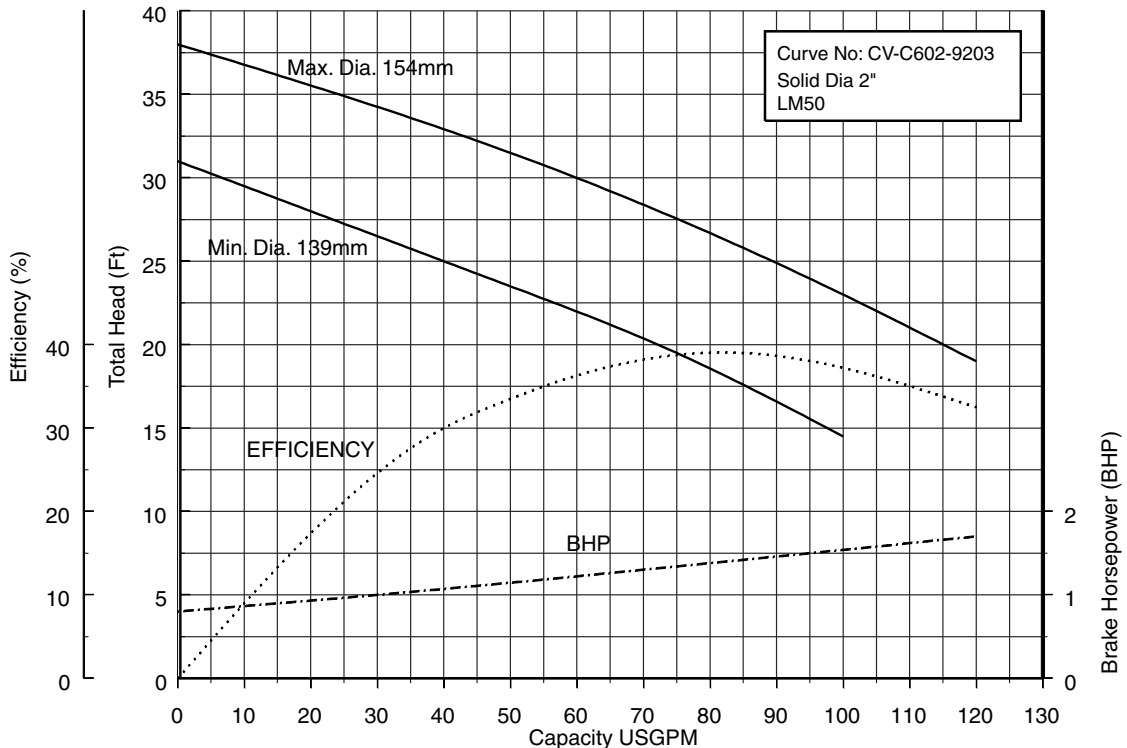

Performance Curves

50CV6.75S 50CV6.75 (1HP) Synchronous Speed: 1800 RPM

2 inch Discharge

50CV61.5S 50CV61.5 (2HP) Synchronous Speed: 1800 RPM

2 inch Discharge

Model CVU

EBARA PRO Cast Vortex Sewage Pumps

Performance Curves

50CV62.2S (3HP) Synchronous Speed: 1800 RPM

2 inch Discharge

80CV61.5S 80CV61.5 (2HP) Synchronous Speed: 1800 RPM

2, 3 inch Discharge

Model CVU

EBARA PRO Cast Vortex Sewage Pumps

Performance Curves

80CVB62.2S (3HP) Synchronous Speed: 1800 RPM

3, 4 inch Discharge

80CVC62.2S (3HP) Synchronous Speed: 1800 RPM

2, 3 inch Discharge

Model CVU

EBARA PRO Cast Vortex Sewage Pumps

Performance Curves

80CVB63.7S (5HP) Synchronous Speed: 1800 RPM

3, 4 inch Discharge

80CVC63.7S (5HP) Synchronous Speed: 1800 RPM

2, 3 inch Discharge

Model CVU

EBARA PRO Cast Vortex Sewage Pumps

Performance Curves

100CV63.7S (5HP) Synchronous Speed: 1800 RPM

3, 4 inch Discharge