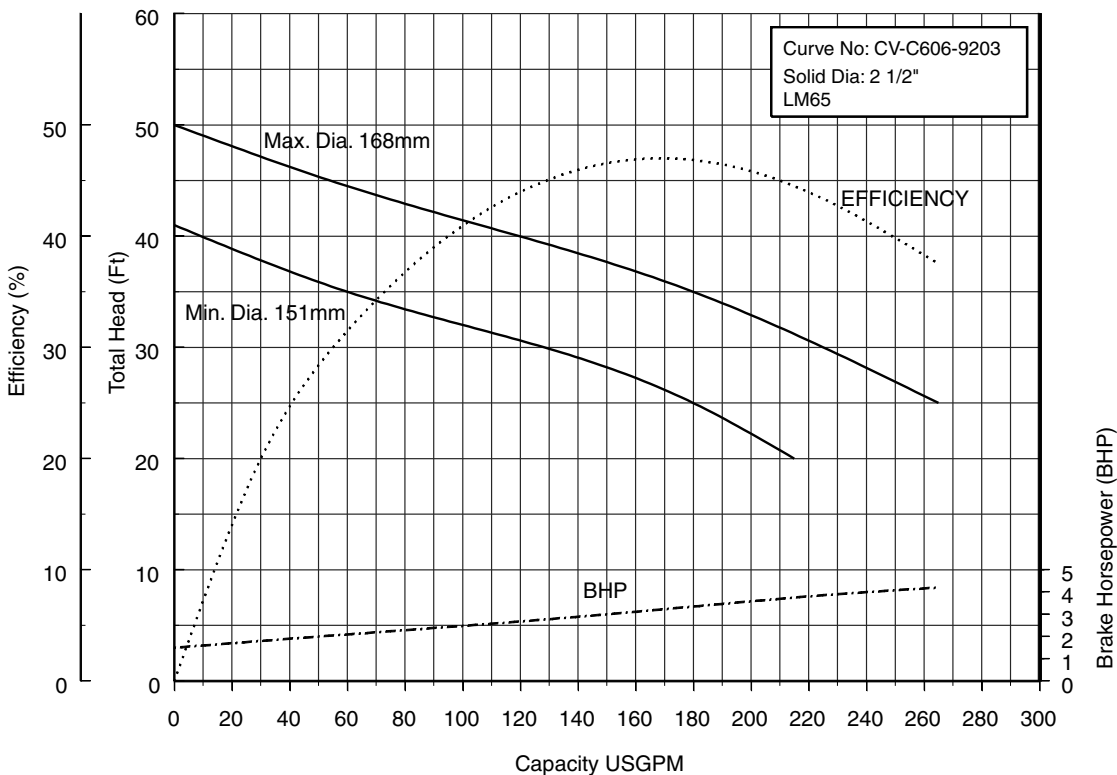

Performance Curves

50CV6.75S 50CV6.75 (1HP) Synchronous Speed: 1800 RPM

2 inch Discharge

50CV61.5S 50CV61.5 (2HP) Synchronous Speed: 1800 RPM

2 inch Discharge

Model CVU

EBARA PRO Cast Vortex Sewage Pumps

Performance Curves

50CV62.2S (3HP) Synchronous Speed: 1800 RPM

2 inch Discharge

80CV61.5S 80CV61.5 (2HP) Synchronous Speed: 1800 RPM

2, 3 inch Discharge

Model CVU

EBARA PRO Cast Vortex Sewage Pumps

Performance Curves

80CVB62.2S (3HP) Synchronous Speed: 1800 RPM

3, 4 inch Discharge

80CVC62.2S (3HP) Synchronous Speed: 1800 RPM

2, 3 inch Discharge

Model CVU

EBARA PRO Cast Vortex Sewage Pumps

Performance Curves

80CVB63.7S (5HP) Synchronous Speed: 1800 RPM

3, 4 inch Discharge

80CVC63.7S (5HP) Synchronous Speed: 1800 RPM

2, 3 inch Discharge

Model CVU

EBARA PRO Cast Vortex Sewage Pumps

Performance Curves

100CV63.7S (5HP) Synchronous Speed: 1800 RPM

3, 4 inch Discharge