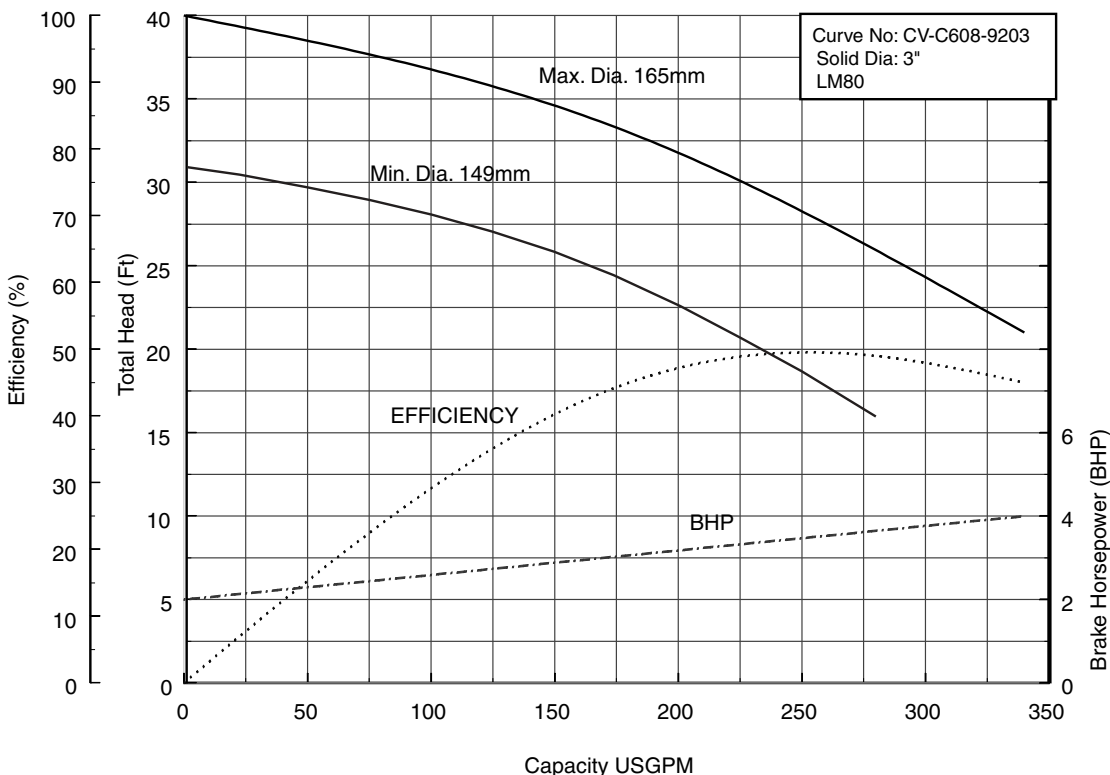

Performance Curves

50CV6.75S 50CV6.75 (1HP) Synchronous Speed: 1800 RPM

2 inch Discharge

50CV61.5S 50CV61.5 (2HP) Synchronous Speed: 1800 RPM

2 inch Discharge

Model CVU

EBARA PRO Cast Vortex Sewage Pumps

Performance Curves

50CV62.2S (3HP) Synchronous Speed: 1800 RPM

2 inch Discharge

80CV61.5S 80CV61.5 (2HP) Synchronous Speed: 1800 RPM

2, 3 inch Discharge

Model CVU

EBARA PRO Cast Vortex Sewage Pumps

Performance Curves

80CVB62.2S (3HP) Synchronous Speed: 1800 RPM

3, 4 inch Discharge

80CVC62.2S (3HP) Synchronous Speed: 1800 RPM

2, 3 inch Discharge

Model CVU

EBARA PRO Cast Vortex Sewage Pumps

Performance Curves

80CVB63.7S (5HP) Synchronous Speed: 1800 RPM

3, 4 inch Discharge

80CVC63.7S (5HP) Synchronous Speed: 1800 RPM

2, 3 inch Discharge

Model CVU

EBARA PRO Cast Vortex Sewage Pumps

Performance Curves

100CV63.7S (5HP) Synchronous Speed: 1800 RPM

3, 4 inch Discharge