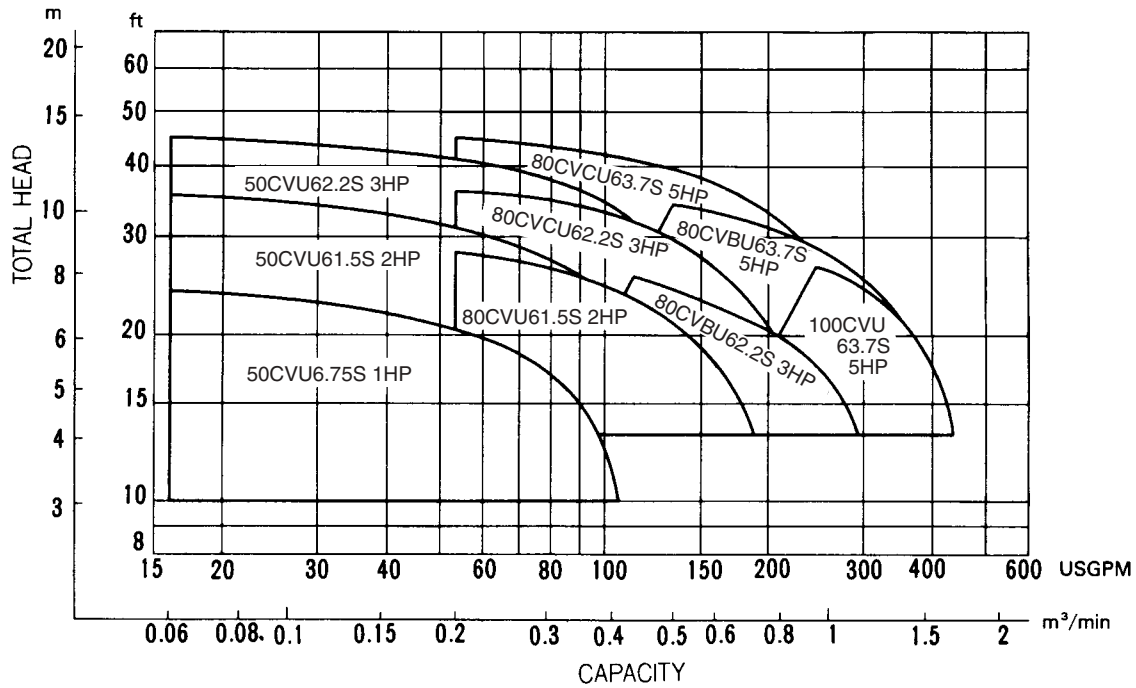

**Model CVU
Selection Chart**

EBARA PRO Cast Vortex Sewage Pumps

Single Phase

60Hz (Synchronous speed: 1800 RPM)