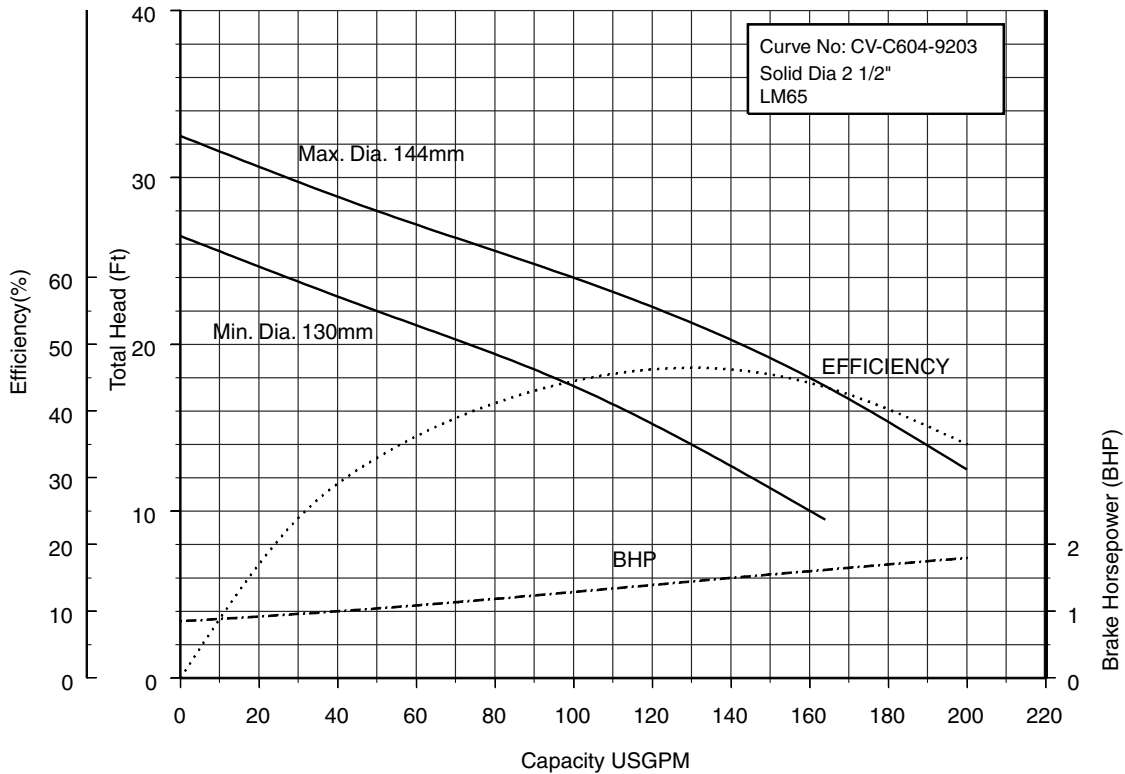

Performance Curves

50CV6.75S 50CV6.75 (1HP) Synchronous Speed: 1800 RPM

2 inch Discharge

50CV61.5S 50CV61.5 (2HP) Synchronous Speed: 1800 RPM

2 inch Discharge

Model CVU

EBARA PRO Cast Vortex Sewage Pumps

Performance Curves

50CV62.2S (3HP) Synchronous Speed: 1800 RPM

2 inch Discharge

80CV61.5S 80CV61.5 (2HP) Synchronous Speed: 1800 RPM

2, 3 inch Discharge

Model CVU

EBARA PRO Cast Vortex Sewage Pumps

Performance Curves

80CVB62.2S (3HP) Synchronous Speed: 1800 RPM

3, 4 inch Discharge

80CVC62.2S (3HP) Synchronous Speed: 1800 RPM

2, 3 inch Discharge

Model CVU

EBARA PRO Cast Vortex Sewage Pumps

Performance Curves

80CVB63.7S (5HP) Synchronous Speed: 1800 RPM

3, 4 inch Discharge

80CVC63.7S (5HP) Synchronous Speed: 1800 RPM

2, 3 inch Discharge

Model CVU

EBARA PRO Cast Vortex Sewage Pumps

Performance Curves

100CV63.7S (5HP) Synchronous Speed: 1800 RPM

3, 4 inch Discharge