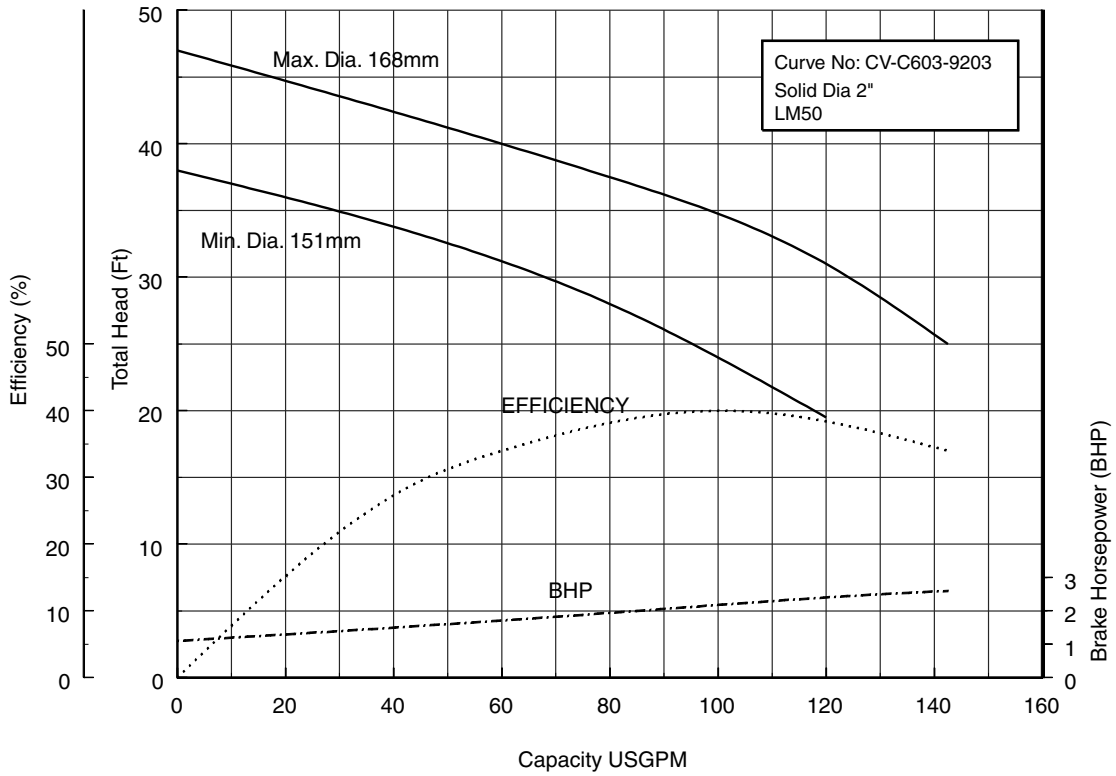

Performance Curves

50CV6.75S 50CV6.75 (1HP) Synchronous Speed: 1800 RPM

2 inch Discharge

50CV61.5S 50CV61.5 (2HP) Synchronous Speed: 1800 RPM

2 inch Discharge

Model CVU

EBARA PRO Cast Vortex Sewage Pumps

Performance Curves

50CV62.2S (3HP) Synchronous Speed: 1800 RPM

2 inch Discharge

80CV61.5S 80CV61.5 (2HP) Synchronous Speed: 1800 RPM

2, 3 inch Discharge

Model CVU

EBARA PRO Cast Vortex Sewage Pumps

Performance Curves

80CVB62.2S (3HP) Synchronous Speed: 1800 RPM

3, 4 inch Discharge

80CVC62.2S (3HP) Synchronous Speed: 1800 RPM

2, 3 inch Discharge

Model CVU

EBARA PRO Cast Vortex Sewage Pumps

Performance Curves

80CVB63.7S (5HP) Synchronous Speed: 1800 RPM

3, 4 inch Discharge

80CVC63.7S (5HP) Synchronous Speed: 1800 RPM

2, 3 inch Discharge

Model CVU

EBARA PRO Cast Vortex Sewage Pumps

Performance Curves

100CV63.7S (5HP) Synchronous Speed: 1800 RPM

3, 4 inch Discharge