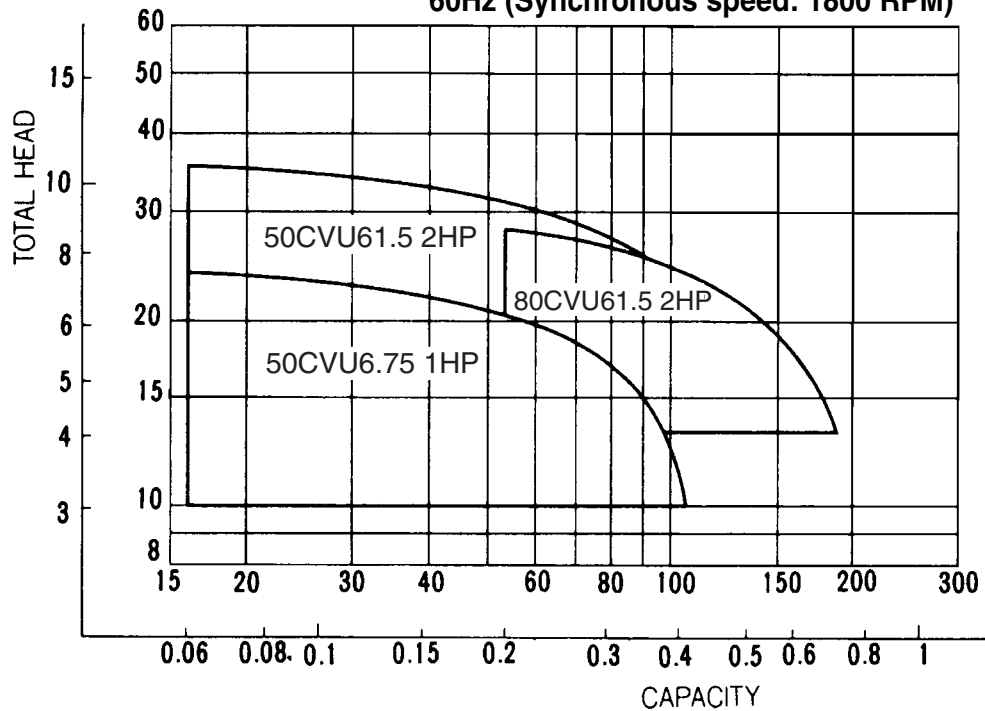

**Model CVU
Selection Chart**

EBARA PRO Cast Vortex Sewage Pumps

Single Phase

60Hz (Synchronous speed: 1800 RPM)

Three Phase

60Hz (Synchronous speed: 1800 RPM)

Model CVU

EBARA PRO Cast Vortex Sewage Pumps

Performance Curves

50CV6.75S 50CV6.75 (1HP) Synchronous Speed: 1800 RPM

2 inch Discharge

50CV61.5S 50CV61.5 (2HP) Synchronous Speed: 1800 RPM

2 inch Discharge

Model CVU

EBARA PRO Cast Vortex Sewage Pumps

Performance Curves

50CV62.2S (3HP) Synchronous Speed: 1800 RPM

2 inch Discharge

80CV61.5S 80CV61.5 (2HP) Synchronous Speed: 1800 RPM

2, 3 inch Discharge

Model CVU

EBARA PRO Cast Vortex Sewage Pumps

Performance Curves

80CVB62.2S (3HP) Synchronous Speed: 1800 RPM

80CVC63.7S (5HP) Synchronous Speed: 1800 RPM

2, 3 inch Discharge

Model CVU

EBARA PRO Cast Vortex Sewage Pumps

Performance Curves

100CV63.7S (5HP) Synchronous Speed: 1800 RPM

3, 4 inch Discharge