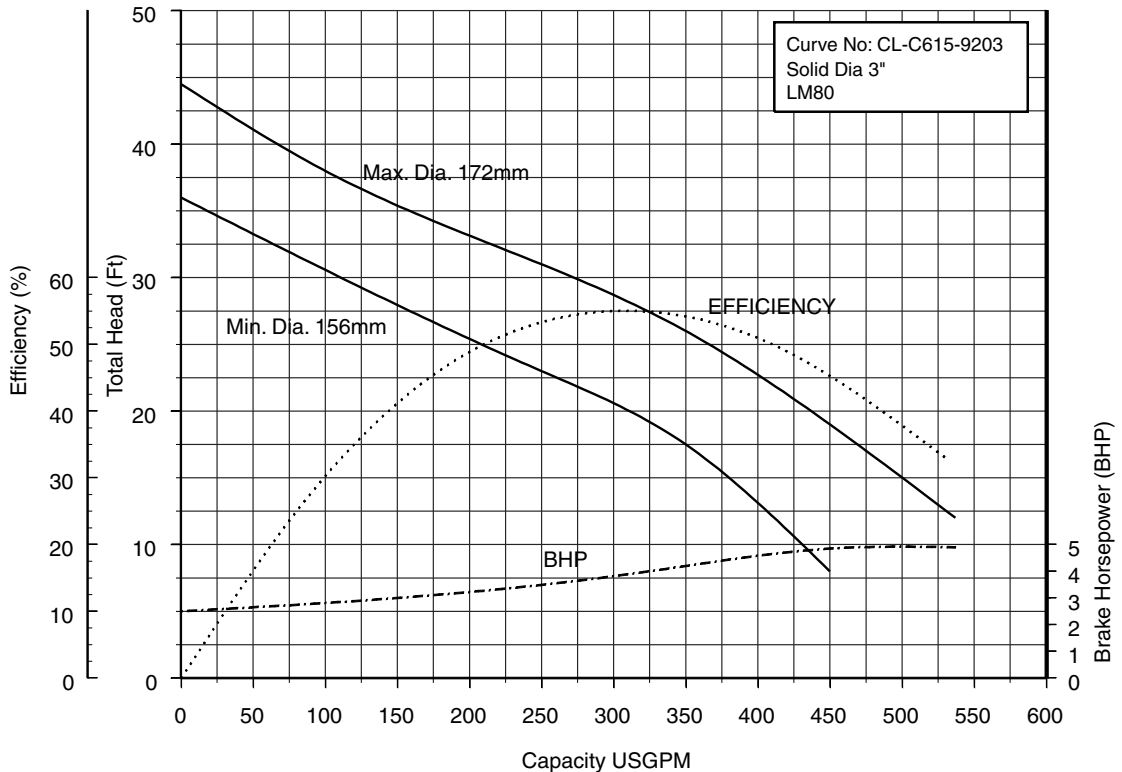

100CL63.7S (5HP) Synchronous Speed: 1800 RPM

3, 4 inch Discharge