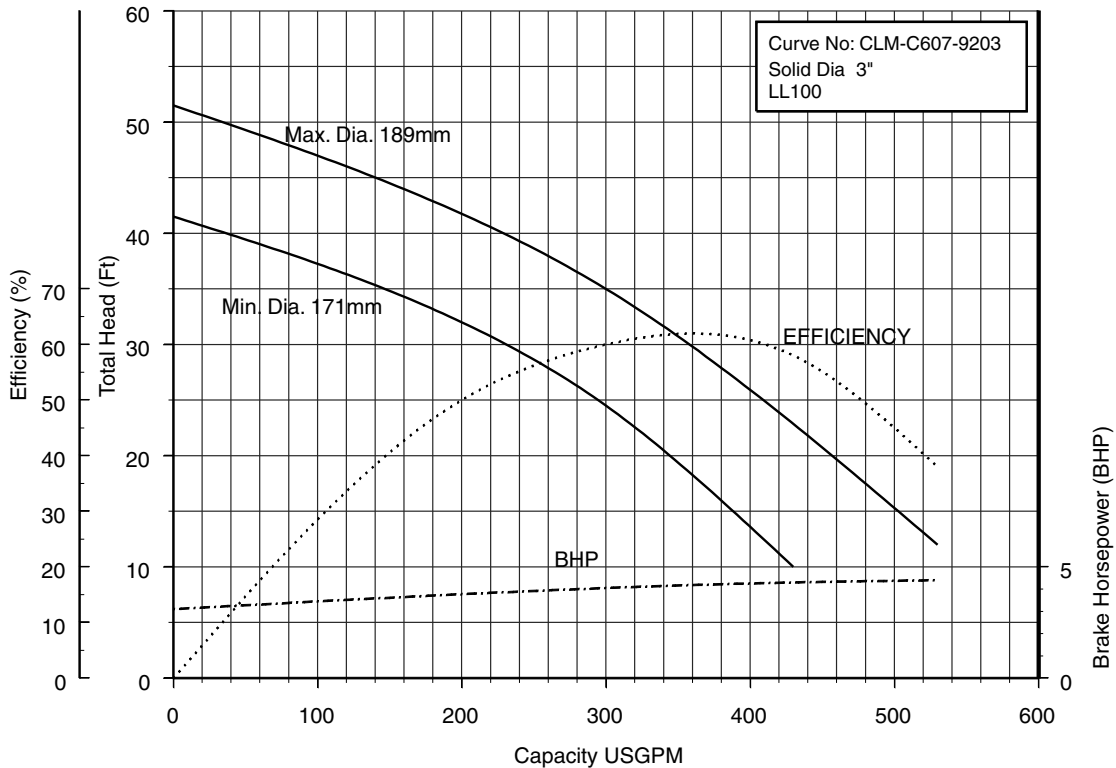

**80CLM61.5S 80CLM61.5 (2HP) Synchronous Speed: 1800 RPM 3, 4 inch Discharge**

**80CL62.2S (3HP) Synchronous Speed: 1800 RPM**

**3, 4 inch Discharge**

**Model CLU**

**EBARA PRO Cast Sewage Pumps**

**Performance Curves**

**80CLM62.2S (3HP) Synchronous Speed: 1800 RPM**

**3, 4 inch Discharge**

**80CL63.7S (5HP) Synchronous Speed: 1800 RPM**

**3, 4 inch Discharge**

**Model CLU**

**EBARA PRO Cast Sewage Pumps**

**Performance Curves**