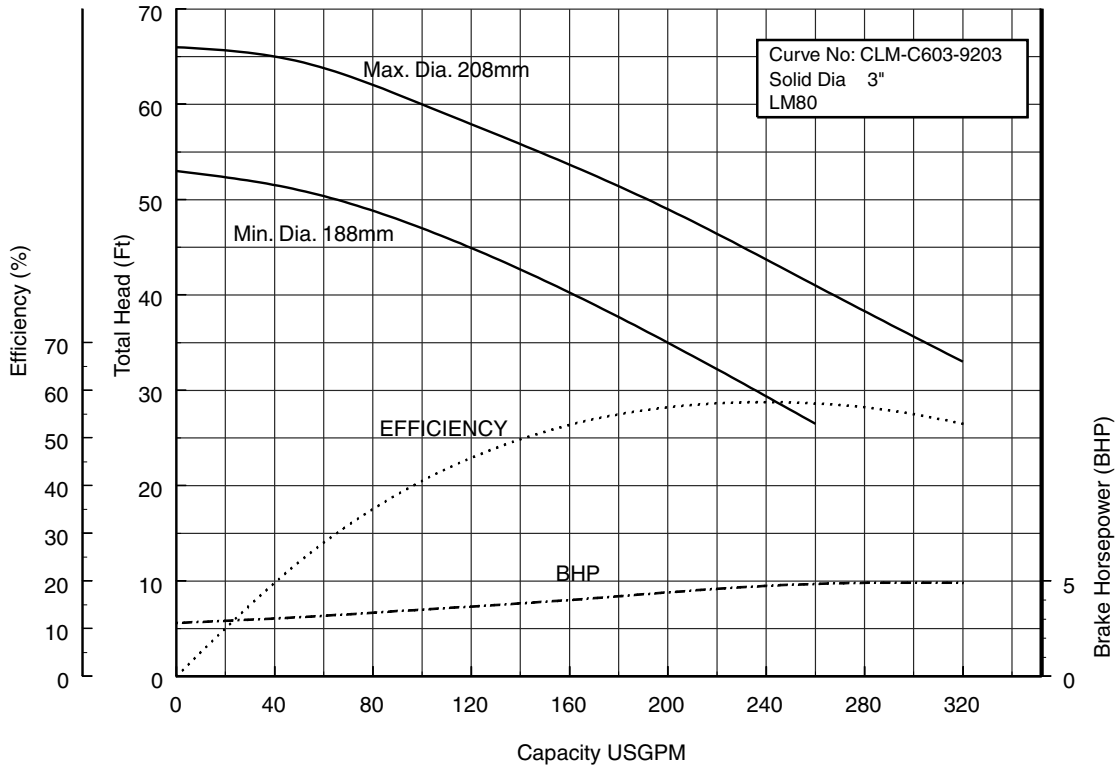

Model CLU

EBARA PRO Cast Sewage Pumps

Performance Curves

80CLM63.7S (5HP) Synchronous Speed: 1800 RPM

3, 4 inch Discharge