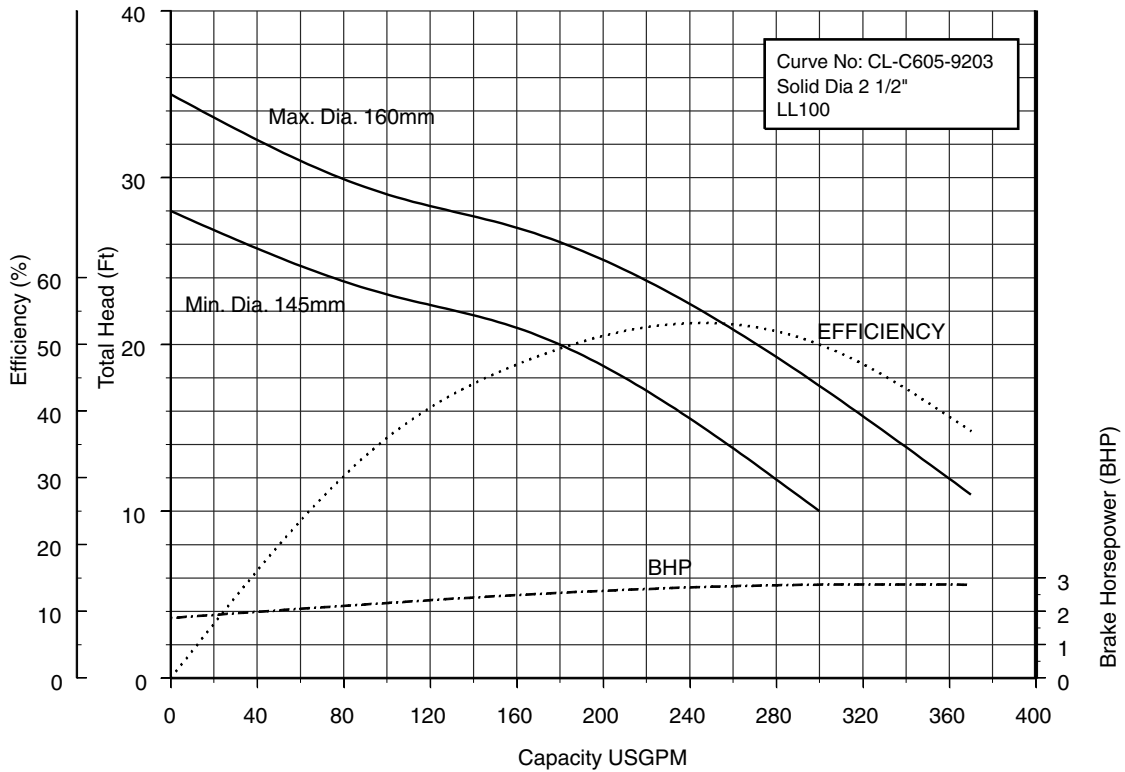

**50CL6.75S 50CL6.75 (1HP) Synchronous Speed: 1800 RPM**

**2 inch Discharge**

**50CL61.5S 50CL61.5 (2HP) Synchronous Speed: 1800 RPM**

**2, 3 inch Discharge**

**Model CLU**

**EBARA PRO Cast Sewage Pumps**

**Performance Curves**

**80CLM61.5S 80CLM61.5 (2HP) Synchronous Speed: 1800 RPM 3, 4 inch Discharge**

**80CL62.2S (3HP) Synchronous Speed: 1800 RPM**

**3, 4 inch Discharge**

**Model CLU**

**EBARA PRO Cast Sewage Pumps**

**Performance Curves**

**80CLM62.2S (3HP) Synchronous Speed: 1800 RPM**

**3, 4 inch Discharge**

**80CL63.7S (5HP) Synchronous Speed: 1800 RPM**

**3, 4 inch Discharge**

**Model CLU**

**EBARA PRO Cast Sewage Pumps**

**Performance Curves**