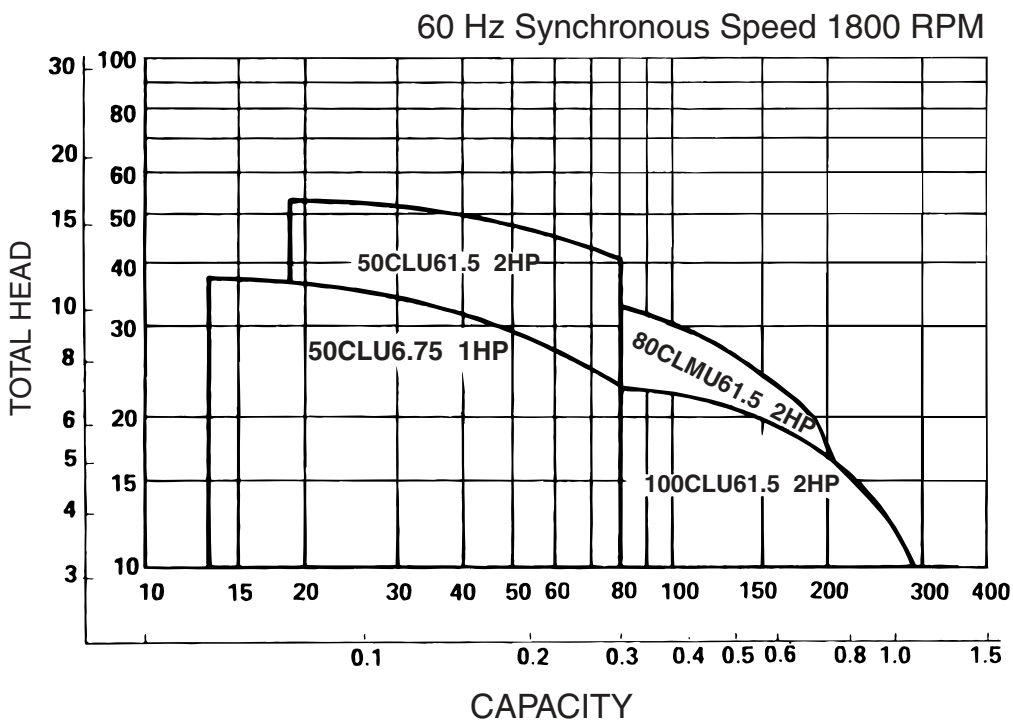

**Model CLU**

**EBARA PRO Cast Sewage Pumps**

**Selection Chart**

**Single Phase**

**Three Phase**

**Model CLU**

**EBARA PRO Cast Sewage Pumps**

**Performance Curves**

**50CL6.75S 50CL6.75 (1HP) Synchronous Speed: 1800 RPM**

**2 inch Discharge**

**50CL61.5S 50CL61.5 (2HP) Synchronous Speed: 1800 RPM**

**2, 3 inch Discharge**

**Model CLU**

**EBARA PRO Cast Sewage Pumps**

**Performance Curves**

**80CLM61.5S 80CLM61.5 (2HP) Synchronous Speed: 1800 RPM 3, 4 inch Discharge**

**80CL62.2S (3HP) Synchronous Speed: 1800 RPM**

**3, 4 inch Discharge**

**Model CLU**

**EBARA PRO Cast Sewage Pumps**

**Performance Curves**

**80CLM62.2S (3HP) Synchronous Speed: 1800 RPM**

**3, 4 inch Discharge**

**80CL63.7S (5HP) Synchronous Speed: 1800 RPM**

**3, 4 inch Discharge**

**Model CLU**

**EBARA PRO Cast Sewage Pumps**

**Performance Curves**