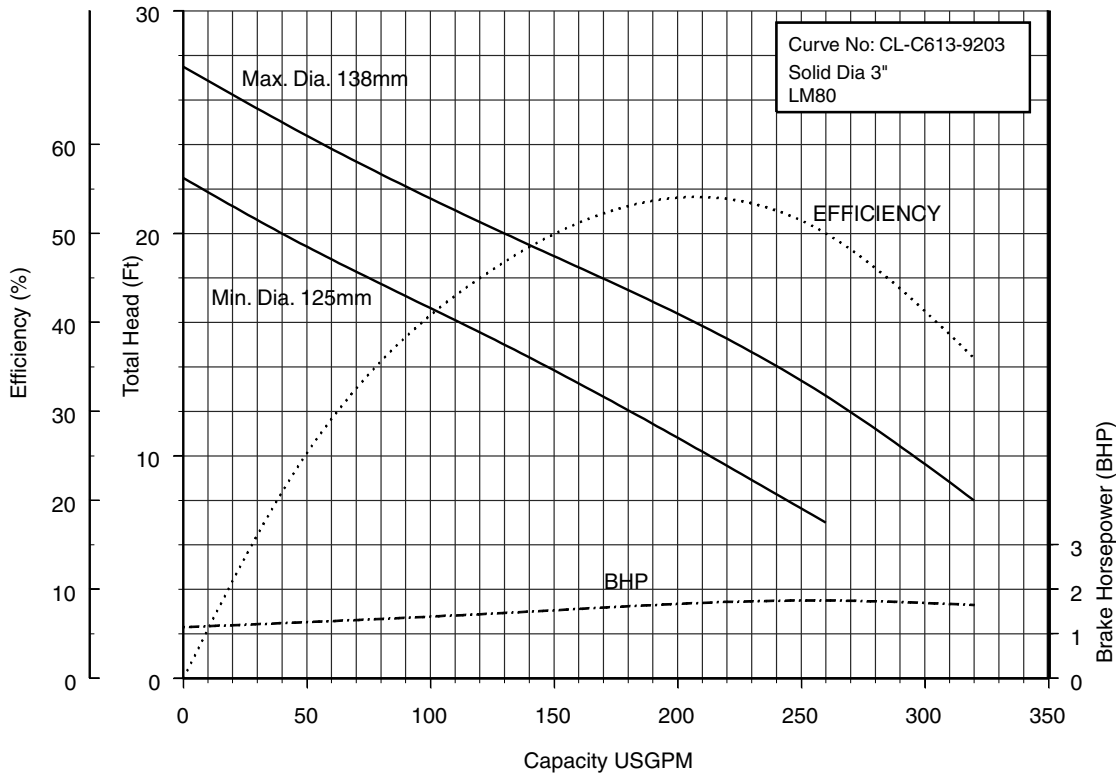

100CL61.5S 100CL61.5 (2HP) Synchronous Speed: 1800 RPM

3, 4 inch Discharge