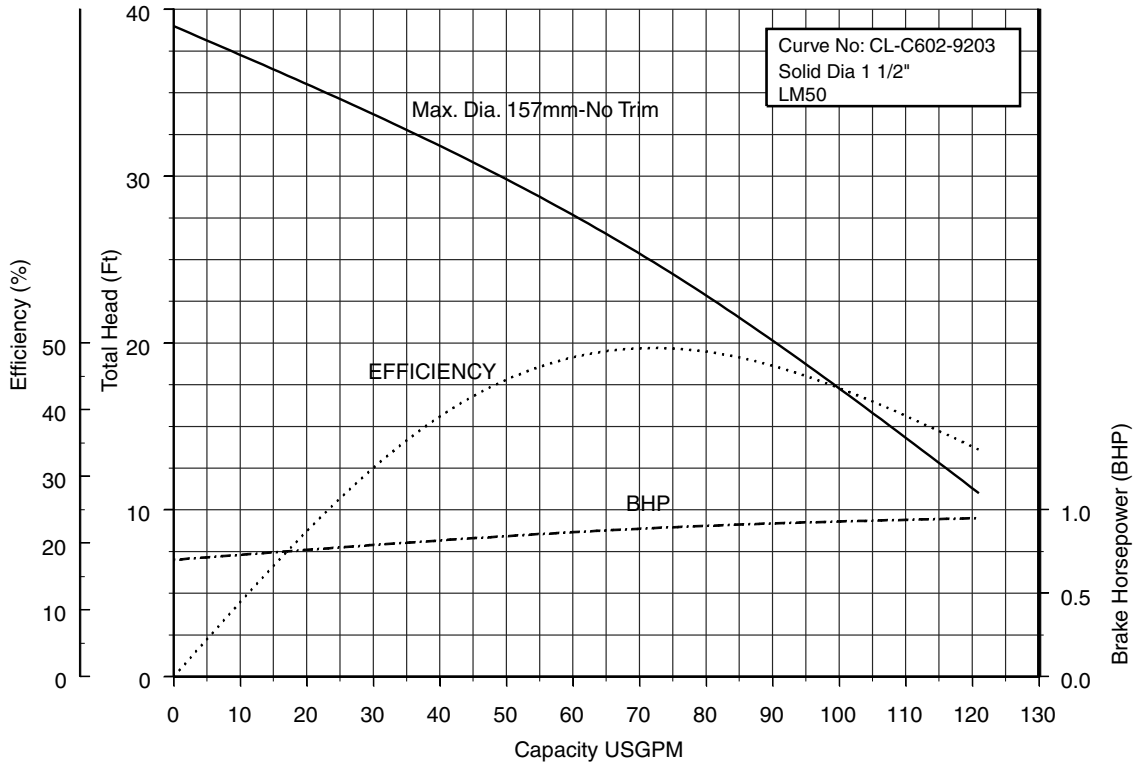

**Model CLU**

**EBARA PRO Cast Sewage Pumps**

**Selection Chart**

**Single Phase**

**Three Phase**

**Model CLU**

**EBARA PRO Cast Sewage Pumps**

**Performance Curves**

**50CL6.75S 50CL6.75 (1HP) Synchronous Speed: 1800 RPM**

**2 inch Discharge**

**50CL61.5S 50CL61.5 (2HP) Synchronous Speed: 1800 RPM**

**2, 3 inch Discharge**

**Model CLU**

**EBARA PRO Cast Sewage Pumps**

**Performance Curves**

**80CLM61.5S 80CLM61.5 (2HP) Synchronous Speed: 1800 RPM 3, 4 inch Discharge**

**80CL62.2S (3HP) Synchronous Speed: 1800 RPM**

**3, 4 inch Discharge**

**Model CLU**

**EBARA PRO Cast Sewage Pumps**

**Performance Curves**