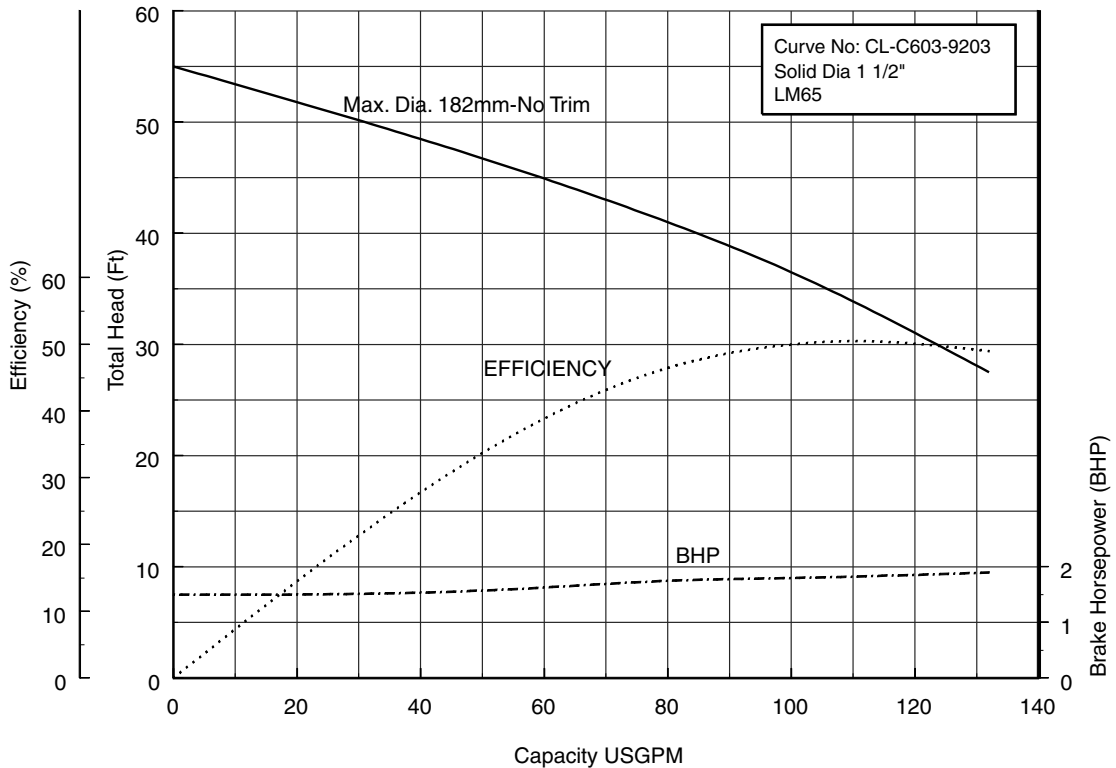

**Model CLU**

**EBARA PRO Cast Sewage Pumps**

**Selection Chart**

**Single Phase**

**Three Phase**

**Model CLU**

**EBARA PRO Cast Sewage Pumps**

**Performance Curves**

**50CL6.75S 50CL6.75 (1HP) Synchronous Speed: 1800 RPM**

**2 inch Discharge**

**50CL61.5S 50CL61.5 (2HP) Synchronous Speed: 1800 RPM**

**2, 3 inch Discharge**

**Model CLU**

**EBARA PRO Cast Sewage Pumps**

**Performance Curves**