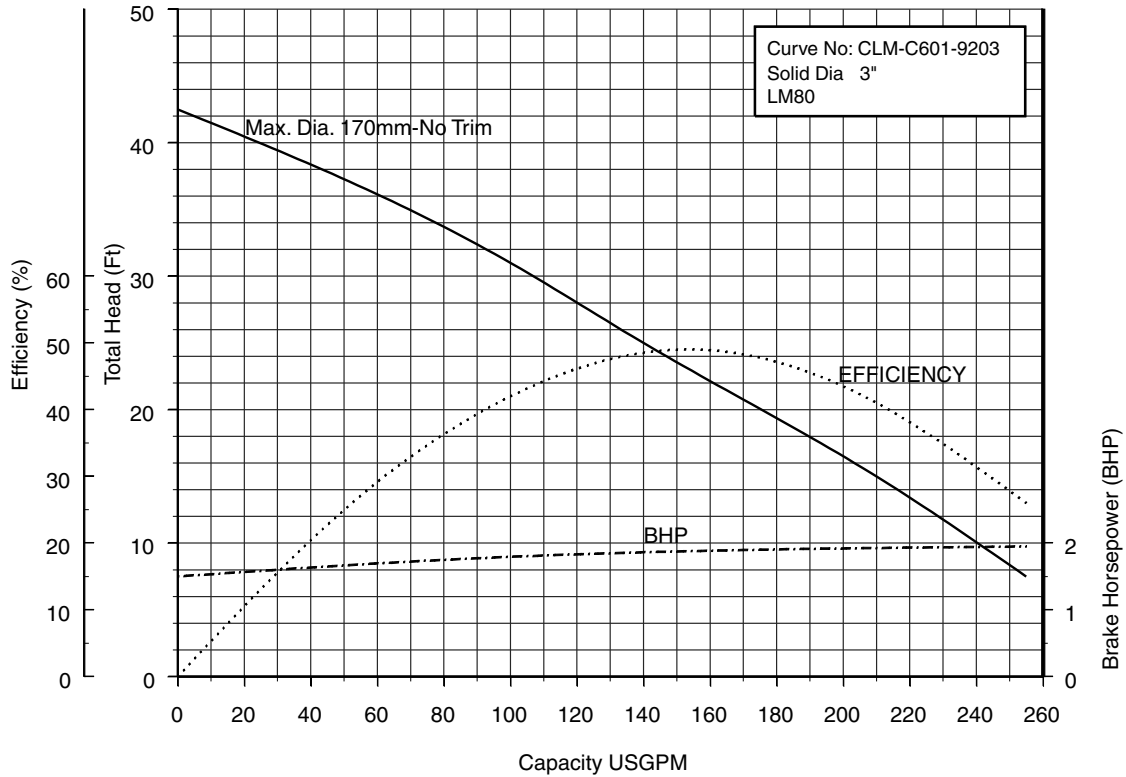

**50CL6.75S 50CL6.75 (1HP) Synchronous Speed: 1800 RPM**

**2 inch Discharge**

**50CL61.5S 50CL61.5 (2HP) Synchronous Speed: 1800 RPM**

**2, 3 inch Discharge**

**Model CLU**

**EBARA PRO Cast Sewage Pumps**

**Performance Curves**

**80CLM61.5S 80CLM61.5 (2HP) Synchronous Speed: 1800 RPM 3, 4 inch Discharge**

**80CL62.2S (3HP) Synchronous Speed: 1800 RPM**

**3, 4 inch Discharge**

**Model CLU**

**EBARA PRO Cast Sewage Pumps**

**Performance Curves**

**80CLM62.2S (3HP) Synchronous Speed: 1800 RPM**

**3, 4 inch Discharge**

**80CL63.7S (5HP) Synchronous Speed: 1800 RPM**

**3, 4 inch Discharge**

**Model CLU**

**EBARA PRO Cast Sewage Pumps**

**Performance Curves**