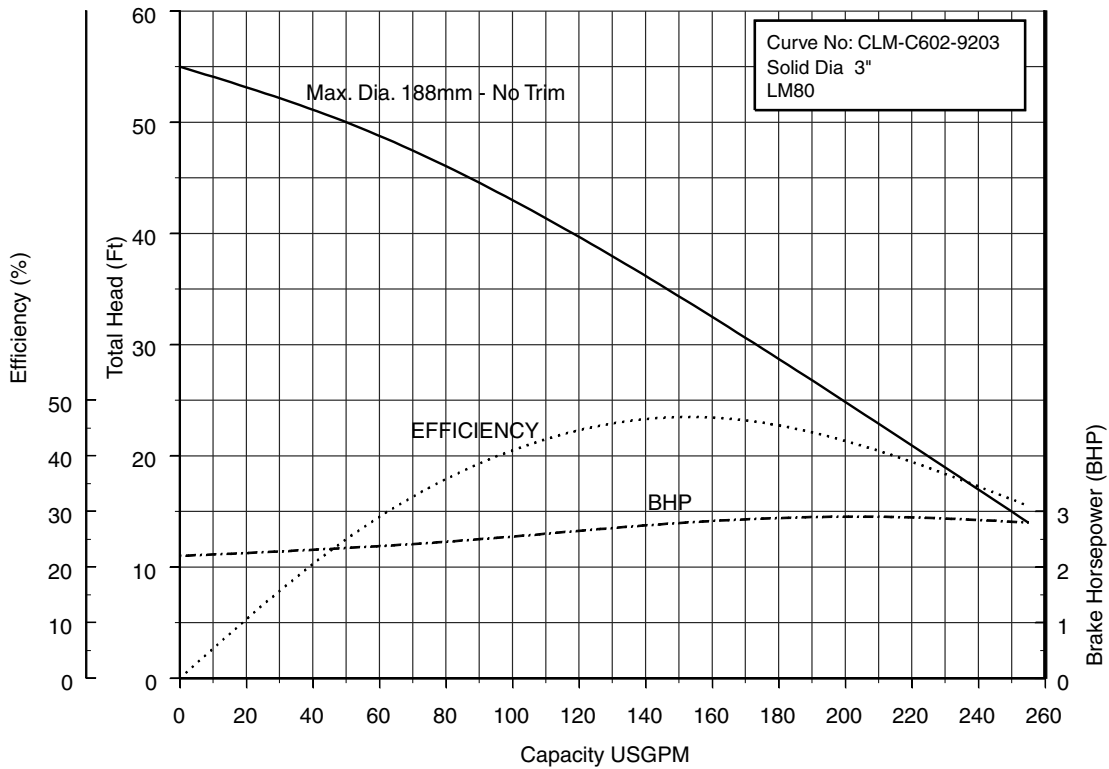

**80CLM61.5S 80CLM61.5 (2HP) Synchronous Speed: 1800 RPM 3, 4 inch Discharge**

**80CL62.2S (3HP) Synchronous Speed: 1800 RPM**

**3, 4 inch Discharge**

**Model CLU**

**EBARA PRO Cast Sewage Pumps**

**Performance Curves**

**80CLM62.2S (3HP) Synchronous Speed: 1800 RPM**

**3, 4 inch Discharge**

**80CL63.7S (5HP) Synchronous Speed: 1800 RPM**

**3, 4 inch Discharge**

**Model CLU**

**EBARA PRO Cast Sewage Pumps**

**Performance Curves**