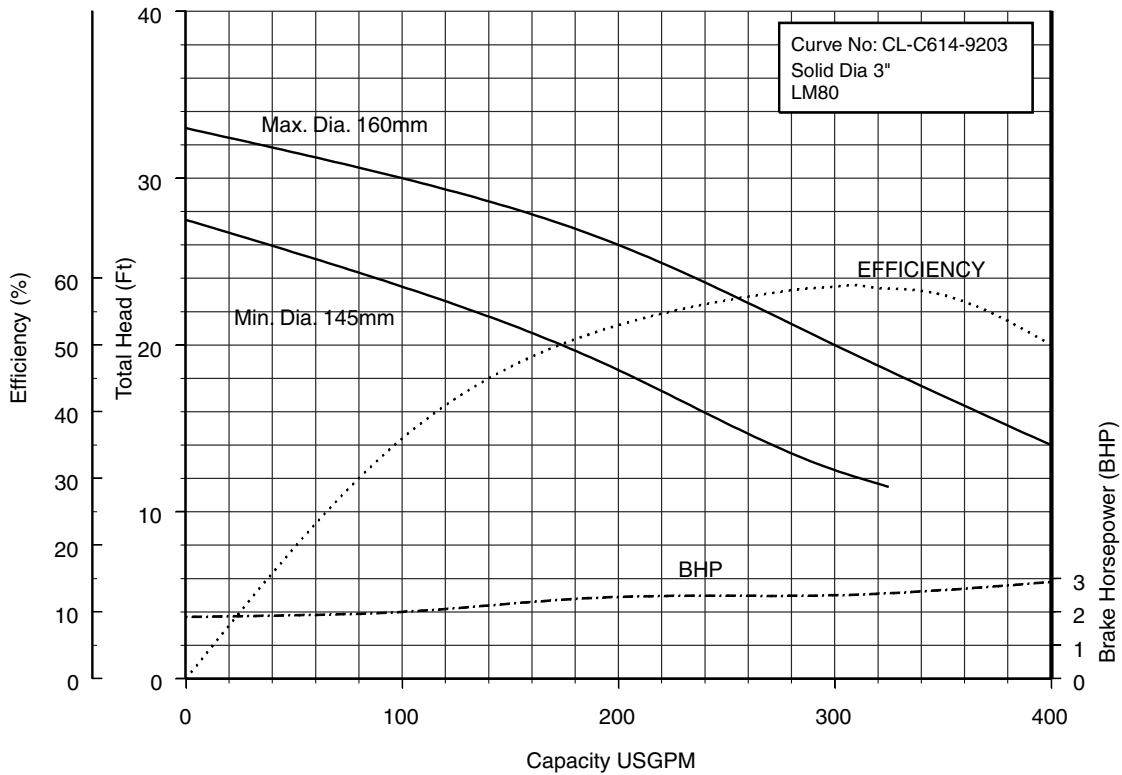

**80CLM63.7S (5HP) Synchronous Speed: 1800 RPM**

**3, 4 inch Discharge**

**100CL61.5S 100CL61.5 (2HP) Synchronous Speed: 1800 RPM**

**3, 4 inch Discharge**

**Model CLU**  
**Contents**

**EBARA PRO Cast Sewage Pumps**

**100CL62.2S (3HP) Synchronous Speed: 1800 RPM**

**3, 4 inch Discharge**

**100CL63.7S (5HP) Synchronous Speed: 1800 RPM**

**3, 4 inch Discharge**

Model CLU

EBARA PRO Cast Sewage Pumps

Performance Curves

100CLM63.7S (5HP) Synchronous Speed: 1800 RPM