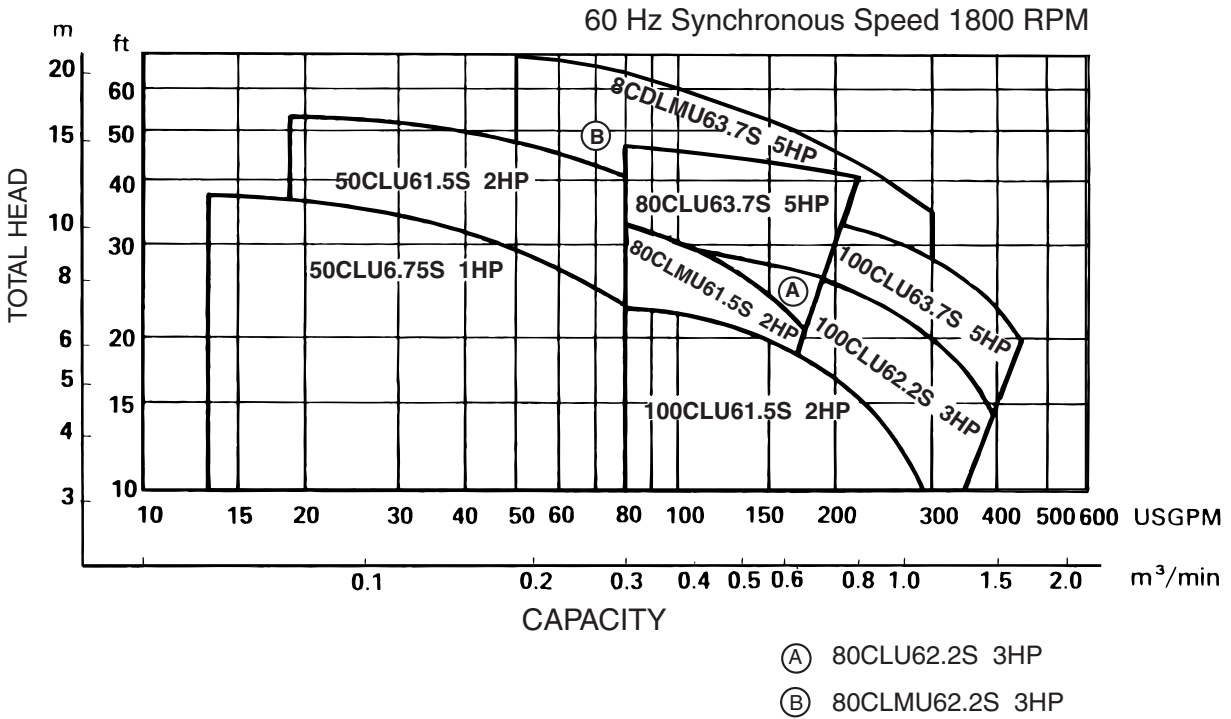

Model CLU

EBARA PRO Cast Sewage Pumps

Selection Chart

Single Phase