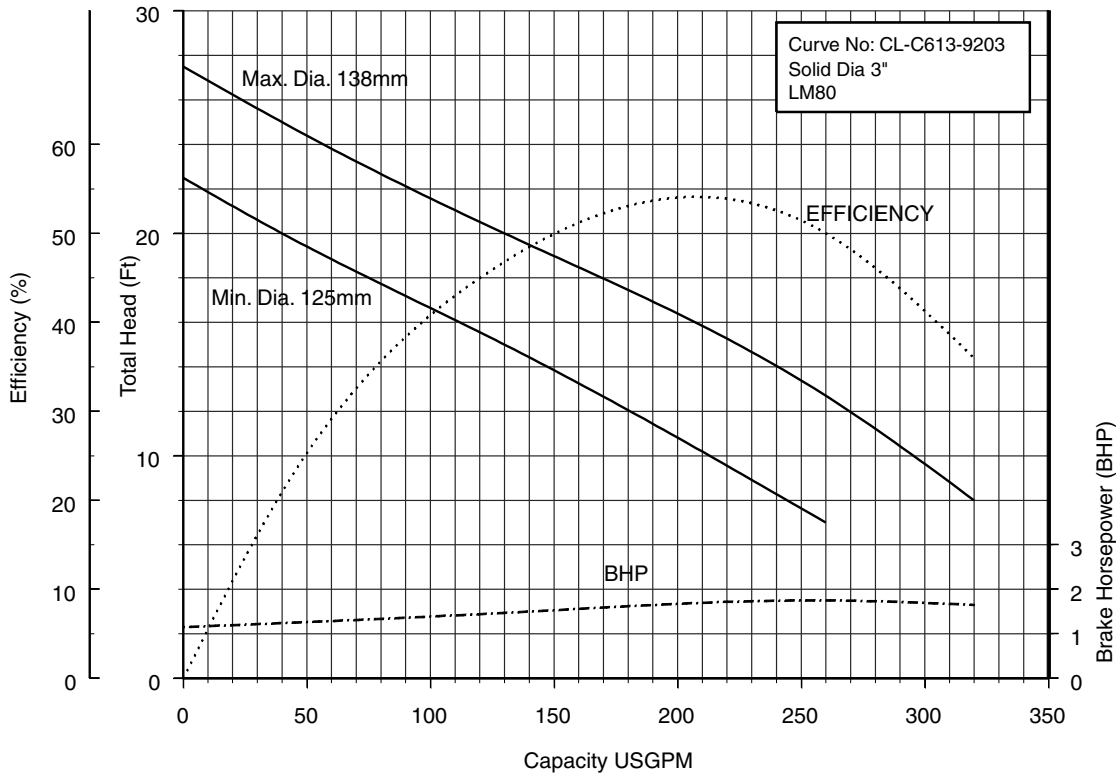

100CLF61.5 (2HP) Synchronous Speed: 1800 RPM

3, 4 inch Discharge