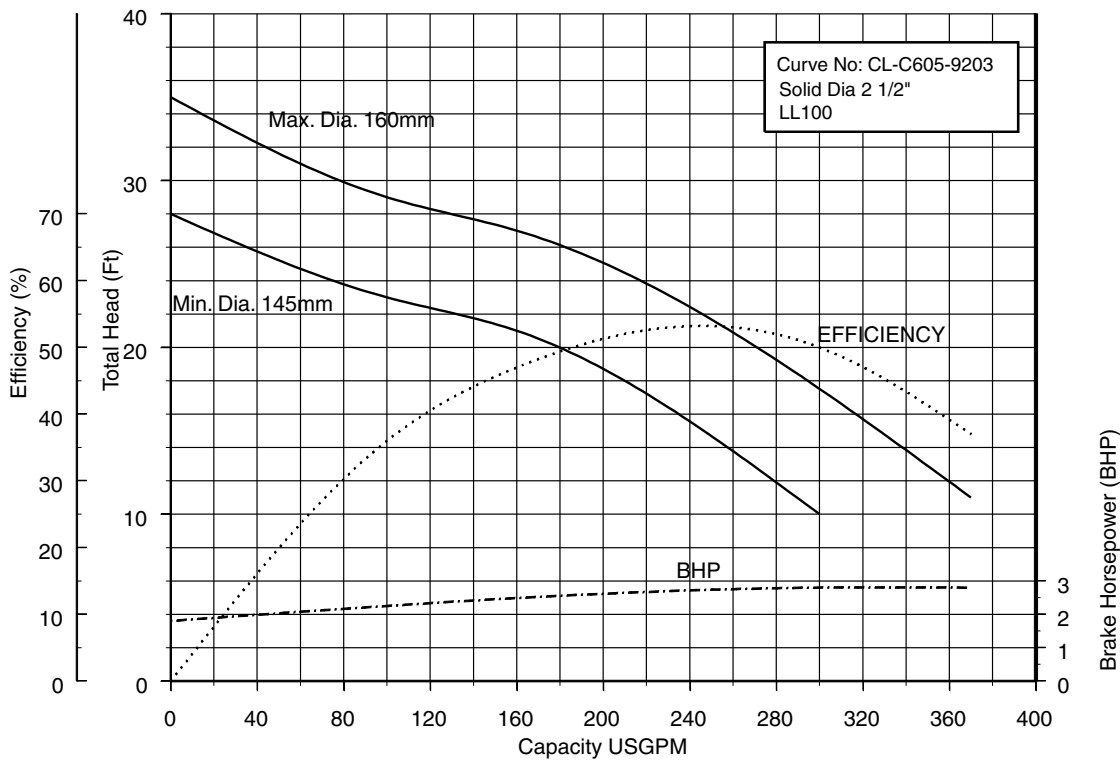

**Model CLFU
Selection Chart**

EBARA PRO Cast Sewage Pumps

Three Phase 60Hz

| | | |
|----|-------------|-----|
| 31 | 80CLMFU63.7 | 5HP |
| 32 | 80CLMFU62.2 | 3HP |
| 33 | 80CLMFU61.5 | 2HP |

Model CLFU

EBARA PRO Cast Sewage Pumps

Performance Curves

50CLF61.5 (2HP) Synchronous Speed: 1800 RPM

2, 3 inch Discharge

80CLF61.5 (2HP) Synchronous Speed: 1800 RPM

3, 4 inch Discharge

Model CLFU

EBARA PRO Cast Sewage Pumps

Performance Curves

80CLMF61.5 (2HP) Synchronous Speed: 1800 RPM

3, 4 inch Discharge

80CLF62.2 (3HP) Synchronous Speed: 1800 RPM

3, 4 inch Discharge

Model CLFU

EBARA PRO Cast Sewage Pumps

Performance Curves

80CLMF62.2 (3HP) Synchronous Speed: 1800 RPM

3, 4 inch Discharge

80CLF63.7 (5HP) Synchronous Speed: 1800 RPM

3, 4 inch Discharge

Model CLFU

EBARA PRO Cast Sewage Pumps

Performance Curves

80CLMF63.7 (5HP) Synchronous Speed: 1800 RPM

3, 4 inch Discharge