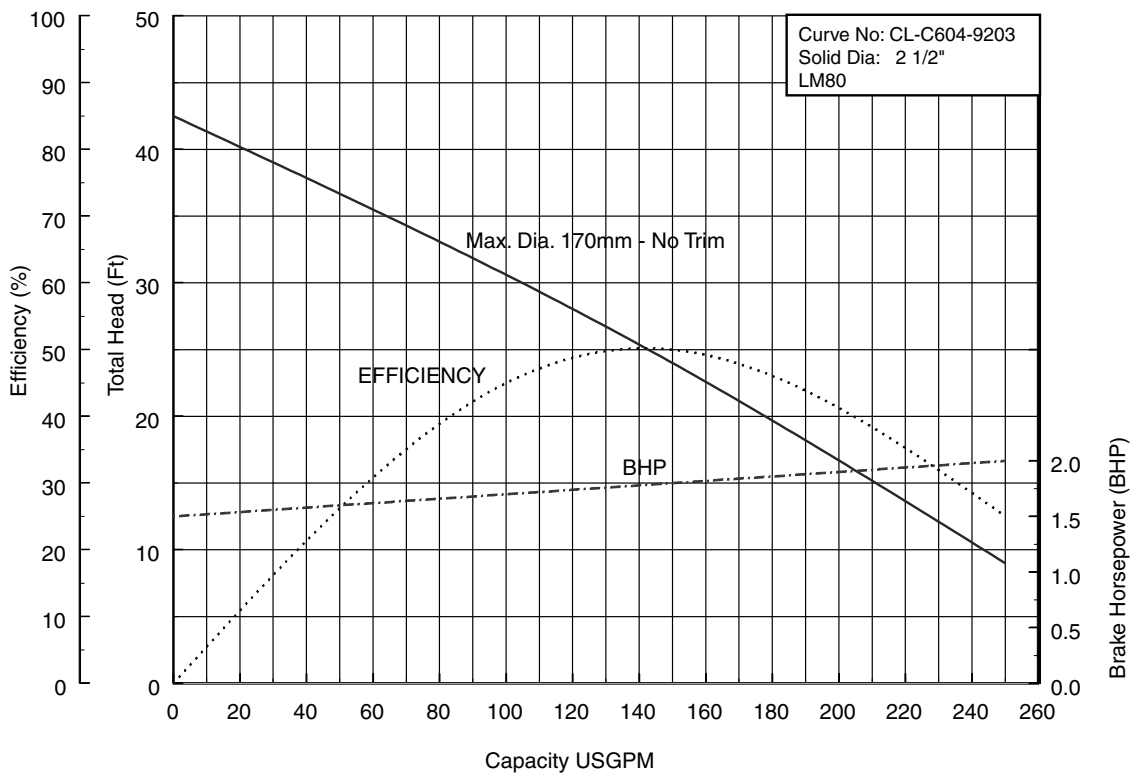

Performance Curves

50CLF61.5 (2HP) Synchronous Speed: 1800 RPM

2, 3 inch Discharge

80CLF61.5 (2HP) Synchronous Speed: 1800 RPM

3, 4 inch Discharge

Model CLFU

EBARA PRO Cast Sewage Pumps

Performance Curves