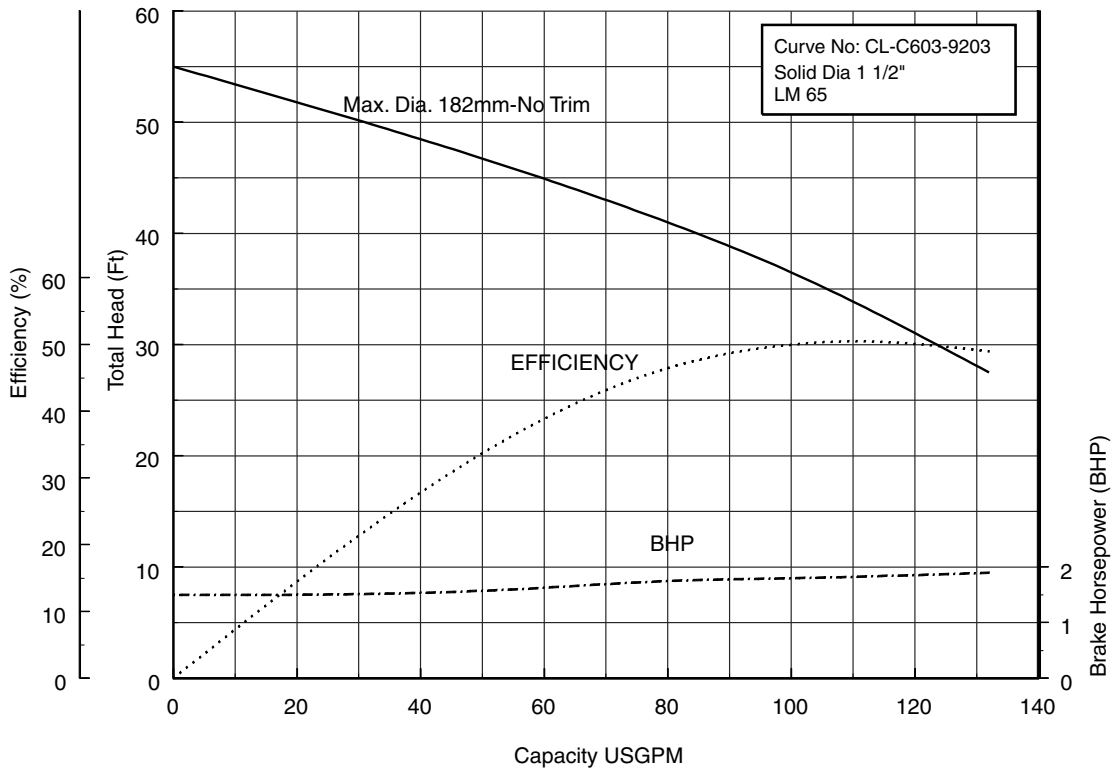

**Model CLFU
Selection Chart**

EBARA PRO Cast Sewage Pumps

Three Phase 60Hz

| | | |
|----|-------------|-----|
| 31 | 80CLMFU63.7 | 5HP |
| 32 | 80CLMFU62.2 | 3HP |
| 33 | 80CLMFU61.5 | 2HP |

Model CLFU

EBARA PRO Cast Sewage Pumps

Performance Curves

50CLF61.5 (2HP) Synchronous Speed: 1800 RPM

2, 3 inch Discharge

80CLF61.5 (2HP) Synchronous Speed: 1800 RPM

3, 4 inch Discharge

Model CLFU

EBARA PRO Cast Sewage Pumps

Performance Curves