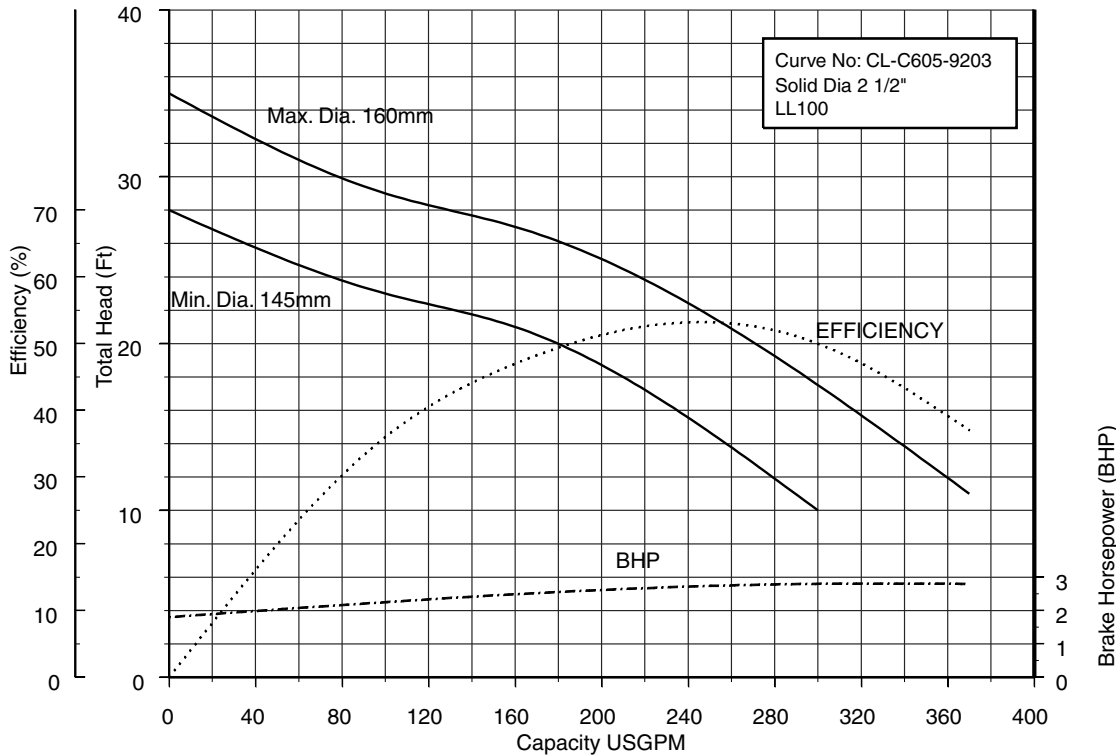

100CLF61.5 (2HP) Synchronous Speed: 1800 RPM

3, 4 inch Discharge

Model CLFU

EBARA PRO Cast Sewage Pumps

Performance Curves

100CLF62.2 (3HP) Synchronous Speed: 1800 RPM

3, 4 inch Discharge

100CLMF62.2 (3HP) Synchronous Speed: 1800 RPM

3, 4 inch Discharge

Model CLFU

EBARA PRO Cast Sewage Pumps

Performance Curves

100CLF63.7 (5HP) Synchronous Speed: 1800 RPM

3, 4 inch Discharge

100CLMF63.7 (5HP) Synchronous Speed: 1800 RPM

3, 4 inch Discharge