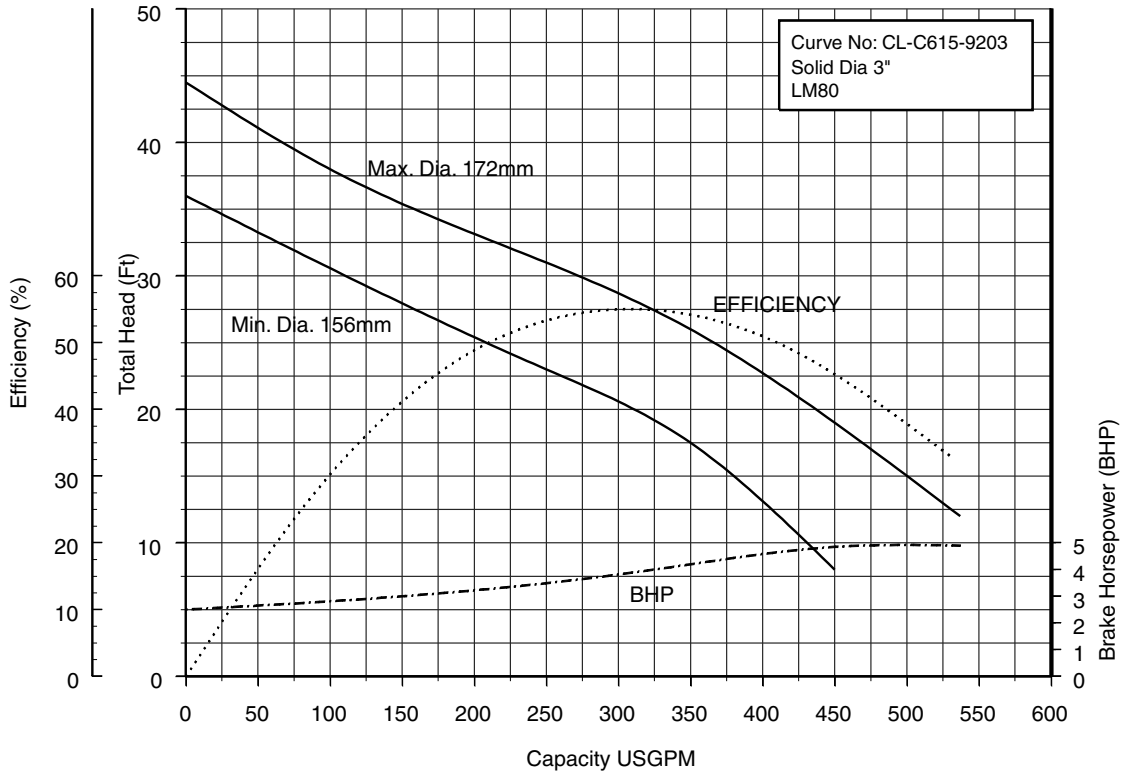

3, 4 inch Discharge

Model CLFU

EBARA PRO Cast Sewage Pumps

Performance Curves

100CLF63.7 (5HP) Synchronous Speed: 1800 RPM

3, 4 inch Discharge

100CLMF63.7 (5HP) Synchronous Speed: 1800 RPM

3, 4 inch Discharge