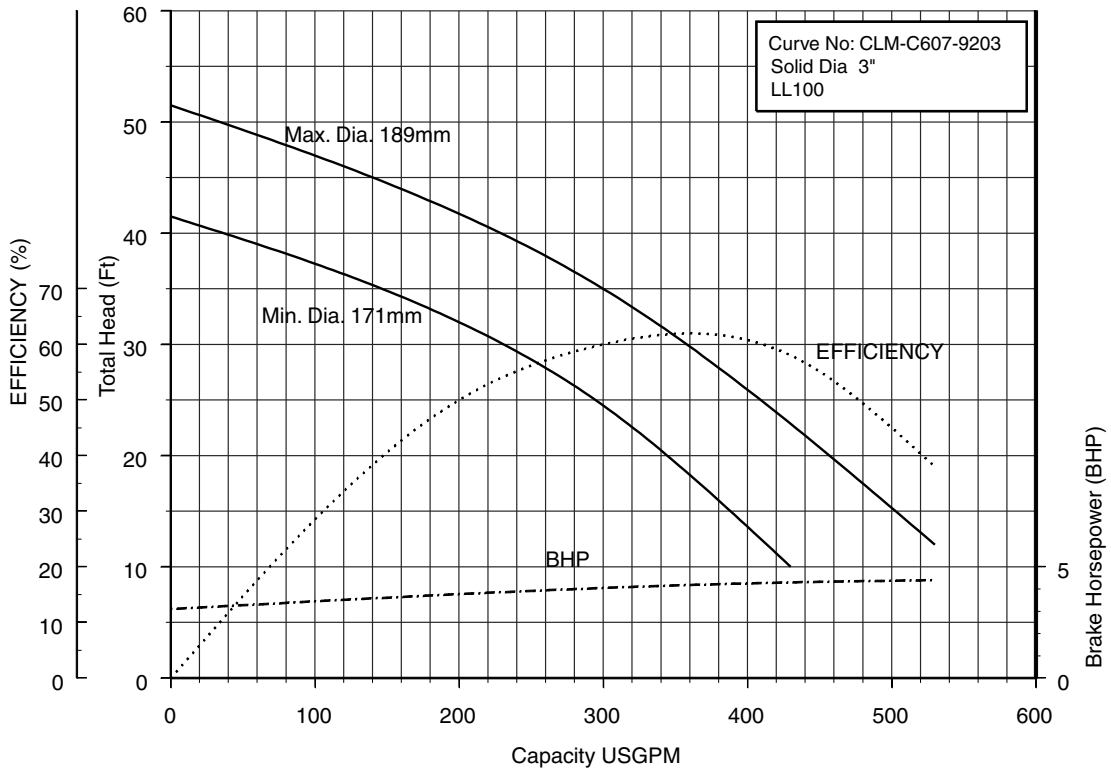

Performance Curves

50CLF61.5 (2HP) Synchronous Speed: 1800 RPM

2, 3 inch Discharge

80CLF61.5 (2HP) Synchronous Speed: 1800 RPM

3, 4 inch Discharge

Model CLFU

EBARA PRO Cast Sewage Pumps

Performance Curves

80CLMF61.5 (2HP) Synchronous Speed: 1800 RPM

3, 4 inch Discharge

80CLF62.2 (3HP) Synchronous Speed: 1800 RPM

3, 4 inch Discharge

Model CLFU

EBARA PRO Cast Sewage Pumps

Performance Curves

80CLMF62.2 (3HP) Synchronous Speed: 1800 RPM

3, 4 inch Discharge

80CLF63.7 (5HP) Synchronous Speed: 1800 RPM

3, 4 inch Discharge

Model CLFU

EBARA PRO Cast Sewage Pumps

Performance Curves

80CLMF63.7 (5HP) Synchronous Speed: 1800 RPM

3, 4 inch Discharge