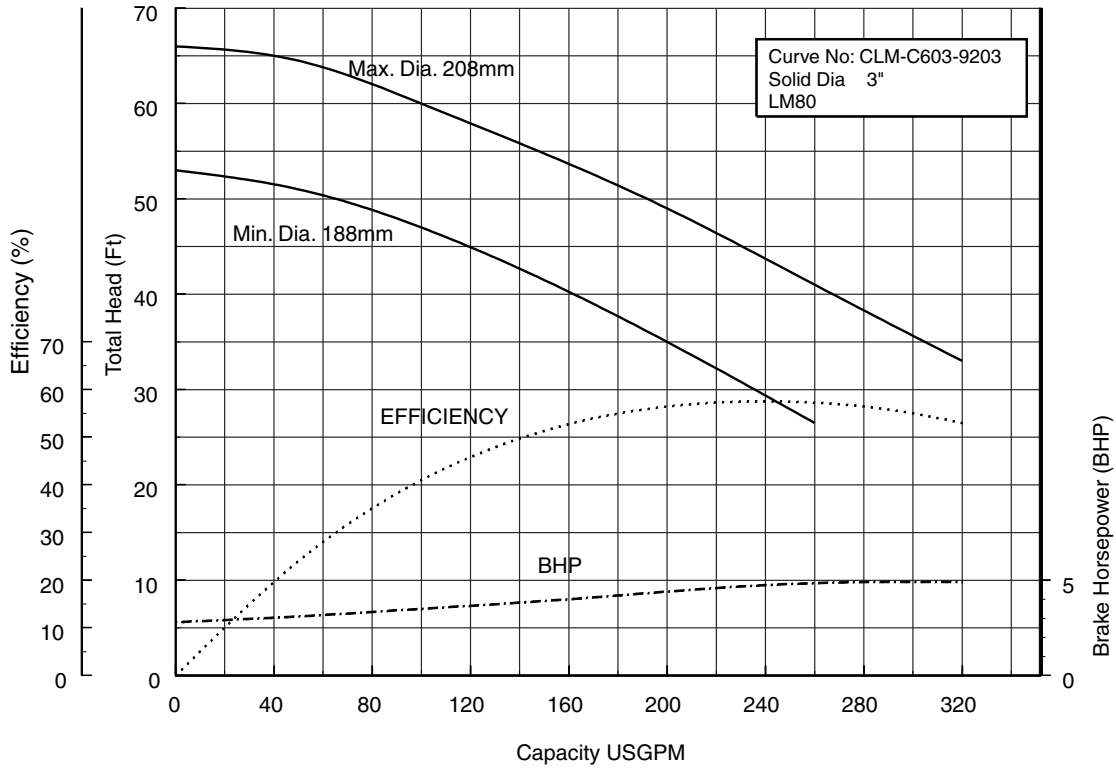

3, 4 inch Discharge

80CLF63.7 (5HP) Synchronous Speed: 1800 RPM

3, 4 inch Discharge

Model CLFU

EBARA PRO Cast Sewage Pumps

Performance Curves

80CLMF63.7 (5HP) Synchronous Speed: 1800 RPM

3, 4 inch Discharge