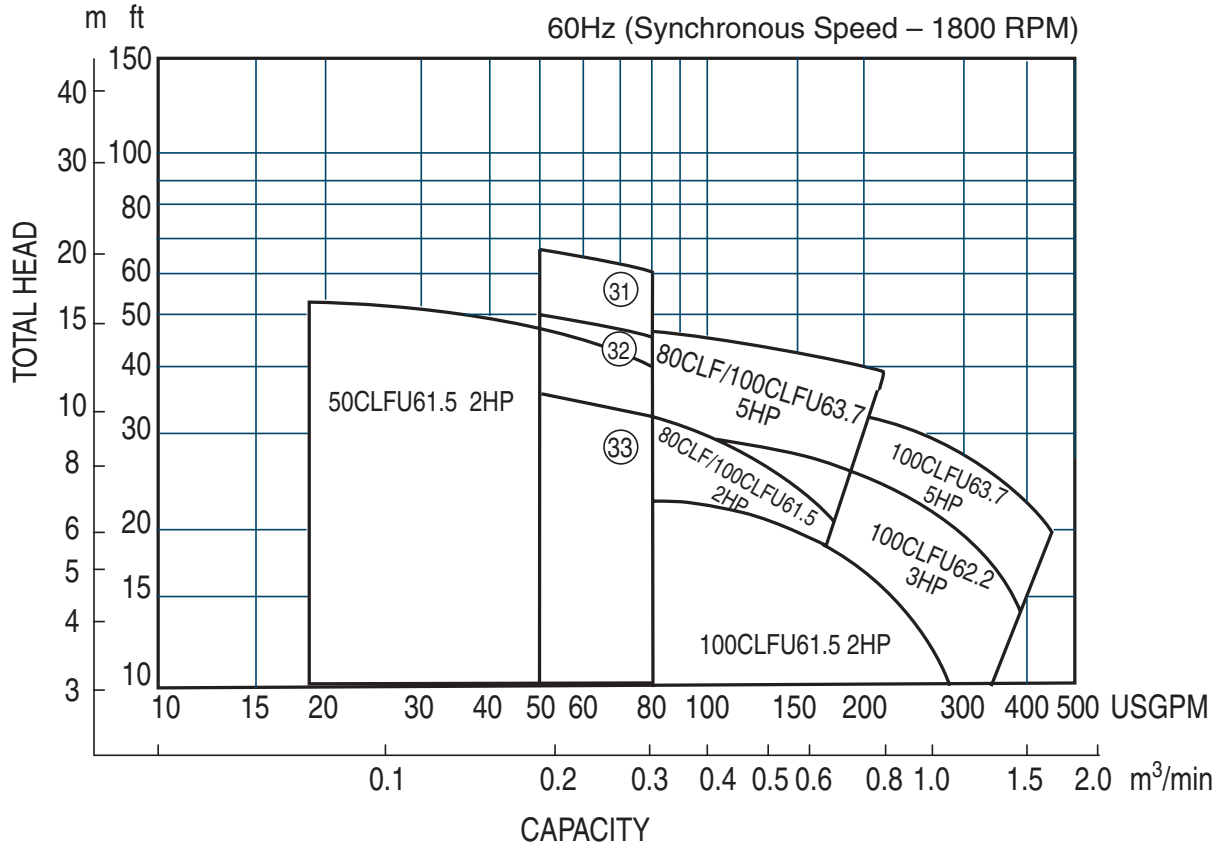

**Model CLFU
Selection Chart**

EBARA PRO Cast Sewage Pumps

Three Phase 60Hz

| | | |
|----|-------------|-----|
| 31 | 80CLMFU63.7 | 5HP |
| 32 | 80CLMFU62.2 | 3HP |
| 33 | 80CLMFU61.5 | 2HP |

Model CLFU

EBARA PRO Cast Sewage Pumps

Performance Curves

50CLF61.5 (2HP) Synchronous Speed: 1800 RPM

2, 3 inch Discharge

80CLF61.5 (2HP) Synchronous Speed: 1800 RPM

3, 4 inch Discharge

Model CLFU

EBARA PRO Cast Sewage Pumps

Performance Curves

80CLMF61.5 (2HP) Synchronous Speed: 1800 RPM

3, 4 inch Discharge

80CLF62.2 (3HP) Synchronous Speed: 1800 RPM

3, 4 inch Discharge

Model CLFU

EBARA PRO Cast Sewage Pumps

Performance Curves

80CLMF62.2 (3HP) Synchronous Speed: 1800 RPM

3, 4 inch Discharge

80CLF63.7 (5HP) Synchronous Speed: 1800 RPM

3, 4 inch Discharge

Model CLFU

EBARA PRO Cast Sewage Pumps

Performance Curves

80CLMF63.7 (5HP) Synchronous Speed: 1800 RPM

3, 4 inch Discharge