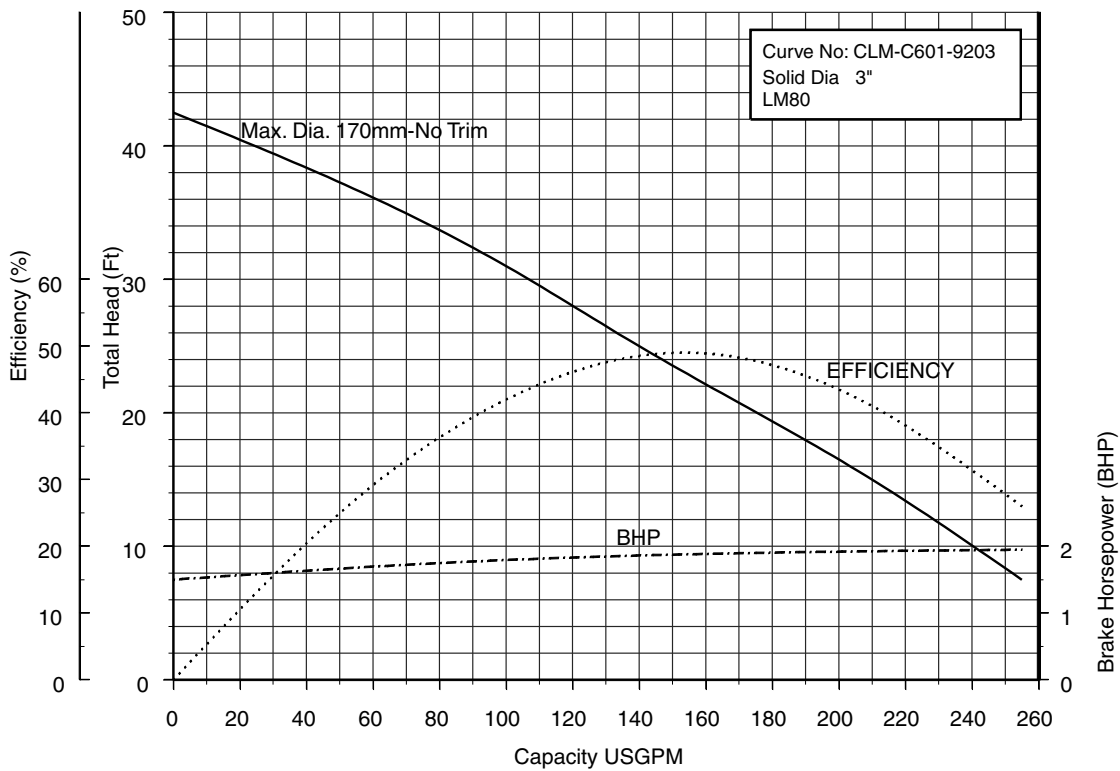

Performance Curves

50CLF61.5 (2HP) Synchronous Speed: 1800 RPM

2, 3 inch Discharge

80CLF61.5 (2HP) Synchronous Speed: 1800 RPM

3, 4 inch Discharge

Model CLFU

EBARA PRO Cast Sewage Pumps

Performance Curves

80CLMF61.5 (2HP) Synchronous Speed: 1800 RPM

3, 4 inch Discharge

80CLF62.2 (3HP) Synchronous Speed: 1800 RPM

3, 4 inch Discharge

Model CLFU

EBARA PRO Cast Sewage Pumps

Performance Curves

80CLMF62.2 (3HP) Synchronous Speed: 1800 RPM

3, 4 inch Discharge

80CLF63.7 (5HP) Synchronous Speed: 1800 RPM

3, 4 inch Discharge

Model CLFU

EBARA PRO Cast Sewage Pumps

Performance Curves

80CLMF63.7 (5HP) Synchronous Speed: 1800 RPM

3, 4 inch Discharge