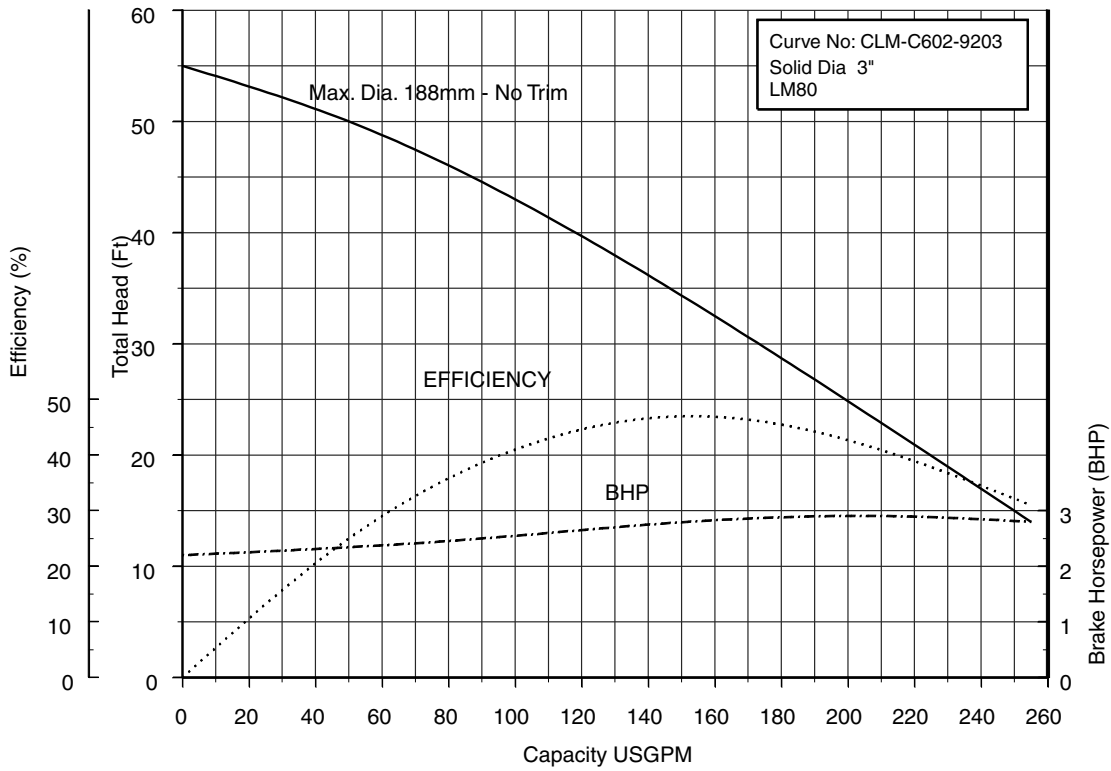

Model CLFU

EBARA PRO Cast Sewage Pumps

Performance Curves

80CLMF62.2 (3HP) Synchronous Speed: 1800 RPM

3, 4 inch Discharge