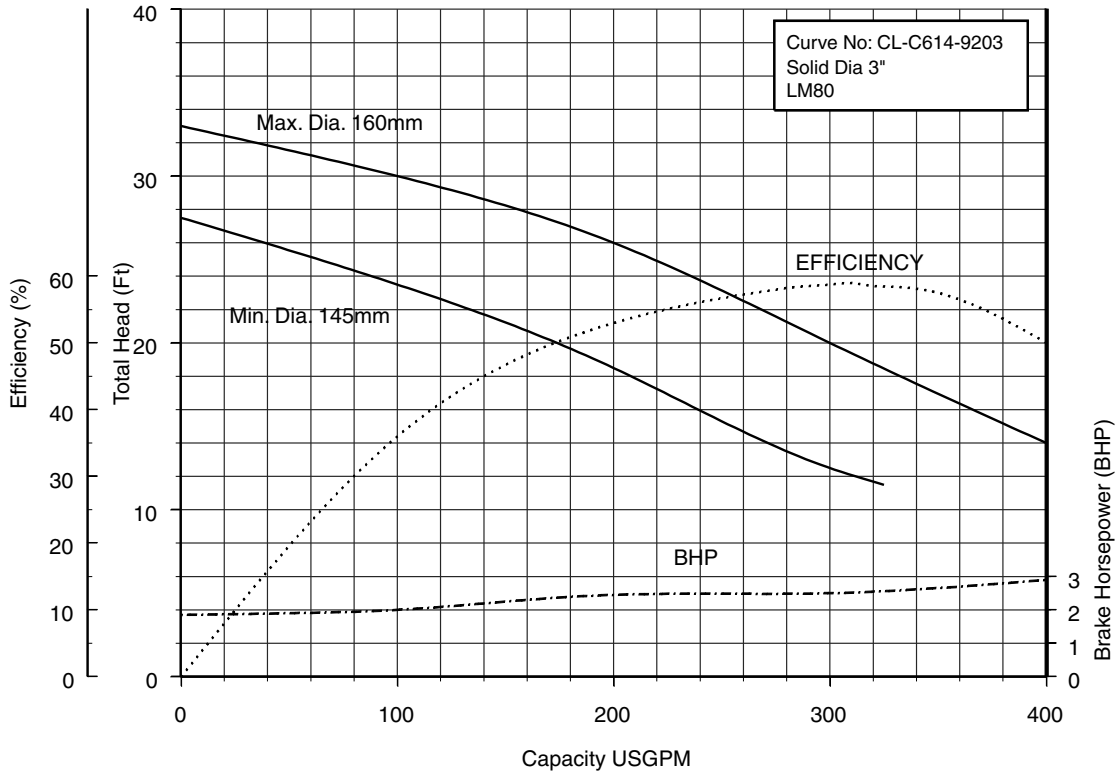

100CLF61.5 (2HP) Synchronous Speed: 1800 RPM

3, 4 inch Discharge

Model CLFU

EBARA PRO Cast Sewage Pumps

Performance Curves

100CLF62.2 (3HP) Synchronous Speed: 1800 RPM

3, 4 inch Discharge

100CLMF62.2 (3HP) Synchronous Speed: 1800 RPM

3, 4 inch Discharge

Model CLFU

EBARA PRO Cast Sewage Pumps

Performance Curves

100CLF63.7 (5HP) Synchronous Speed: 1800 RPM

3, 4 inch Discharge

100CLMF63.7 (5HP) Synchronous Speed: 1800 RPM

3, 4 inch Discharge