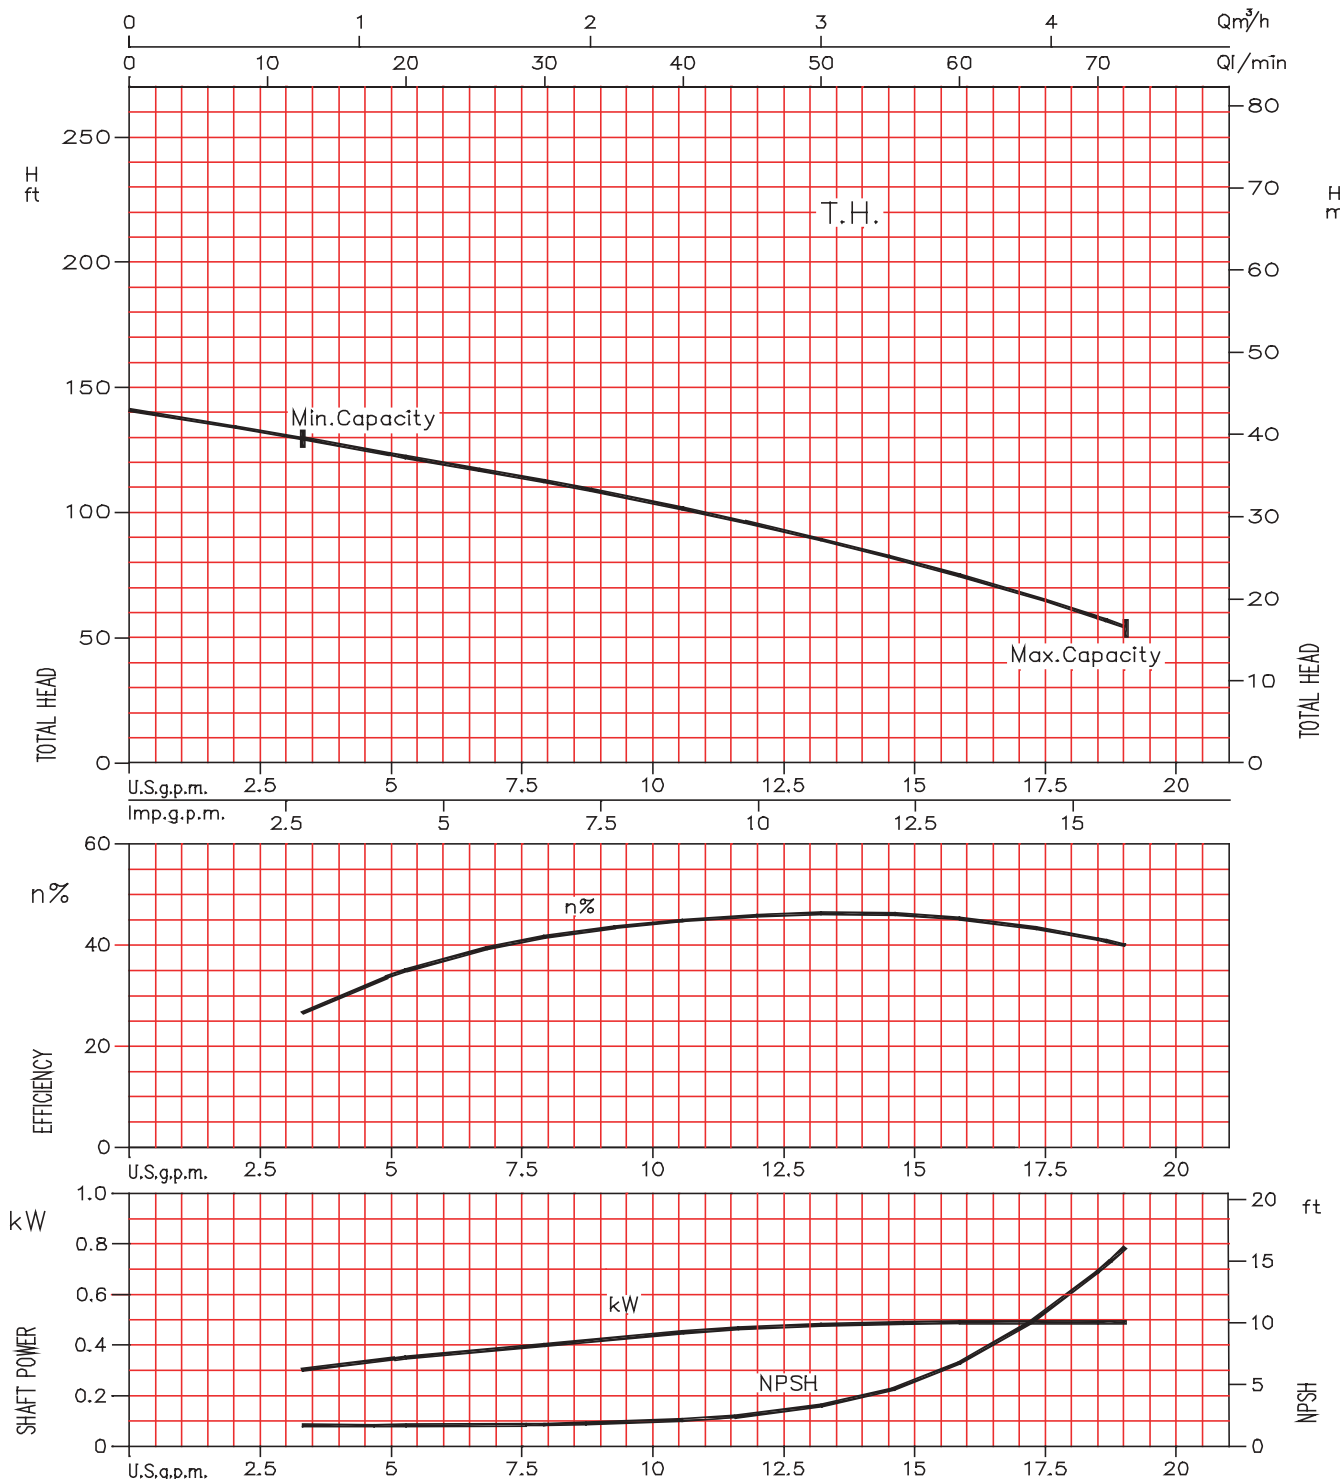

Model EVMU
Performance Curves

EBARA Stainless Steel Vertical Multistage

EVMU2-3