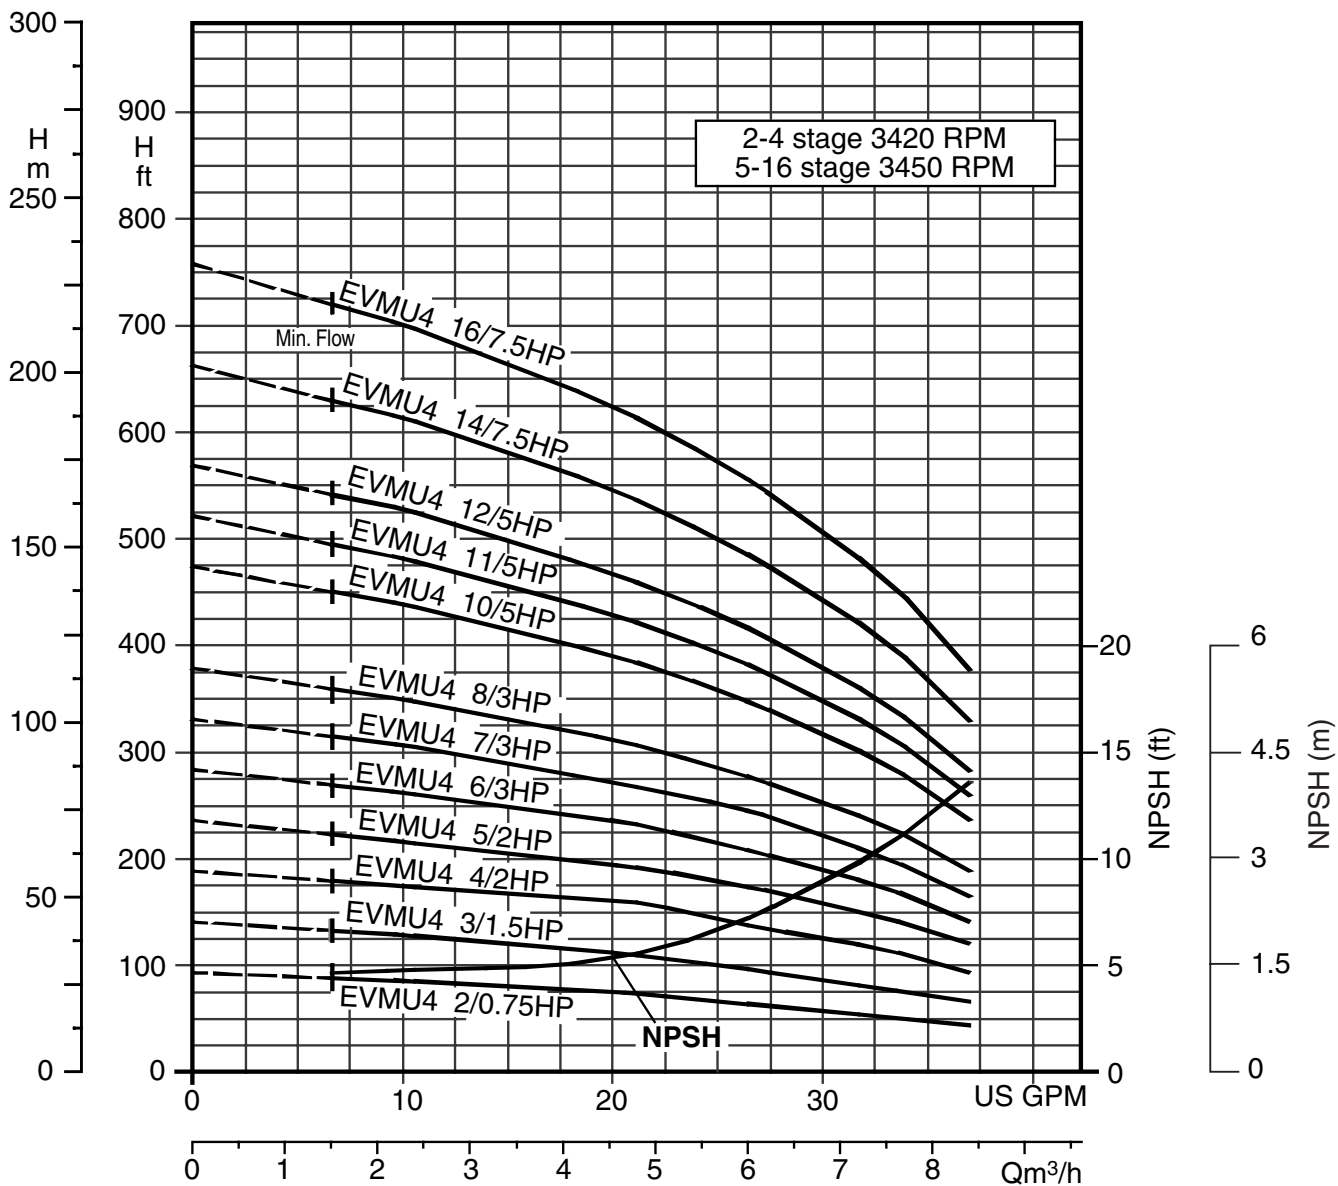

EVMU / EVMUG

Model EVMU

EBARA Stainless Steel Vertical Multistage

Performance Curves

EVMU4 3/4 HP - 7 1/2 HP

EVMU4 2 - EVMU4 16

Synchronous Speed: 3450 RPM

250# ANSI 1 1/4" 4-Bolt