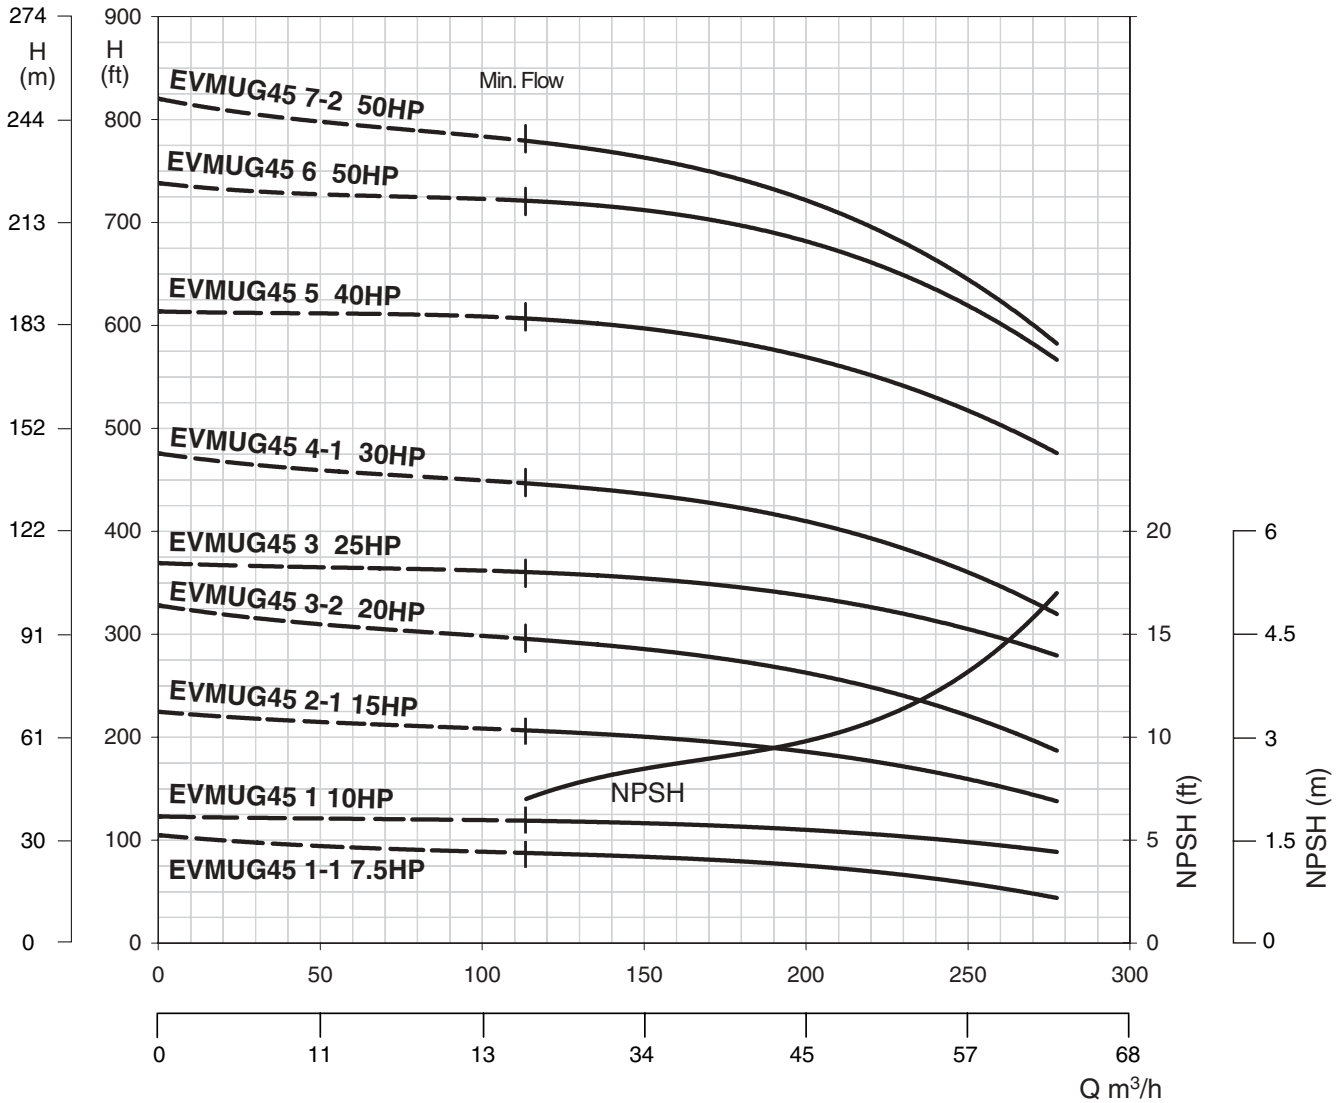

EVMU / EVMUG

Model EVMUG

EBARA Stainless Steel Vertical Multistage

Performance Curves

EVMUG45 7.5HP - 50HP

EVMUG45 1-1 – EVMUG45 3

3500RPM

150# ANSI 3" 4-Bolt

EVMUG45 4-1 – EVMUG45 7-2

3500RPM

300# ANSI 3" 8-Bolt

Water Temperature: 20° C