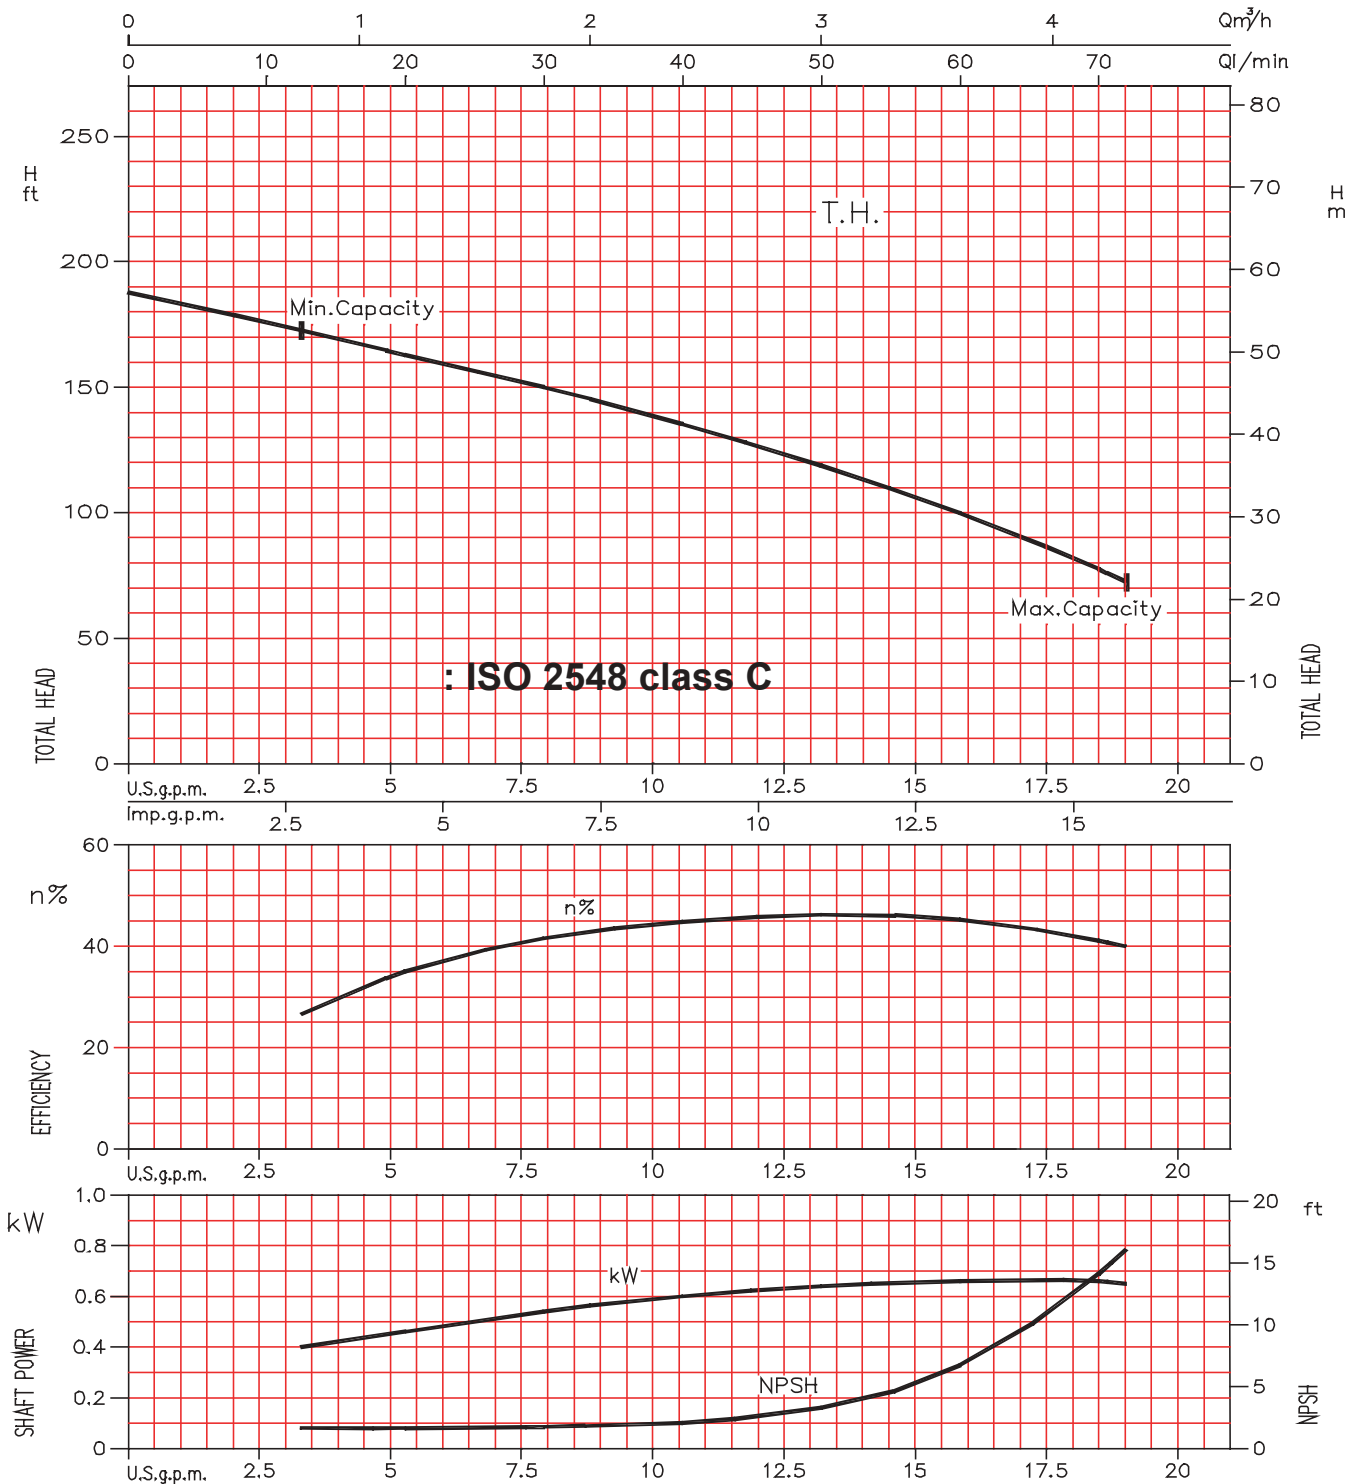

EVMU / EVMUG

Model EVMU / EVMUG

EBARA Stainless Steel Vertical Multistage

Selection chart

60 Hz, Synchronous Speed 3450 RPM

EVMU / EVMUG

Model EVMU

EBARA Stainless Steel Vertical Multistage

EBARA Stainless Steel Vertical Multistage

EVMU2-3

Model EVMU
Performance Curves

EBARA Stainless Steel Vertical Multistage

EVMU2-4

Model EVMU
Performance Curves

EBARA Stainless Steel Vertical Multistage

EVMU2-5