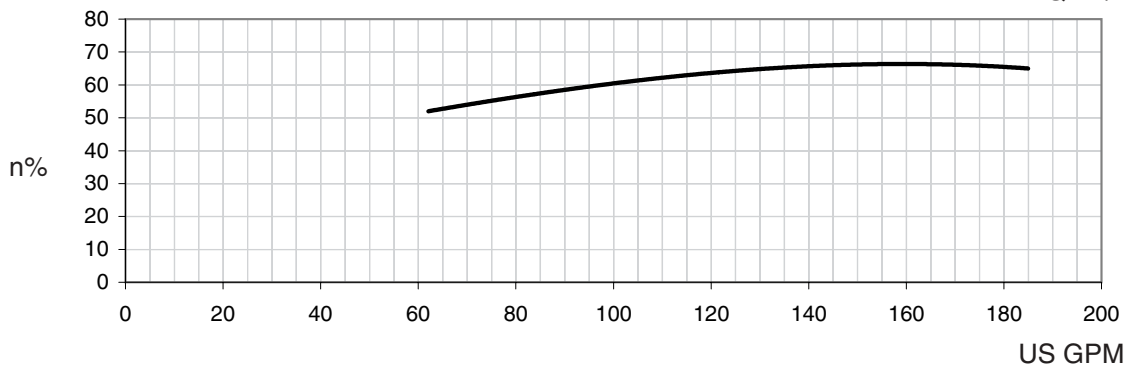

Water Temperature: 20° C

EVMU / EVMUG

Model EVMUG

EBARA Stainless Steel Vertical Multistage

Performance Curves

EVMUG45 7.5HP - 50HP

EVMUG45 1-1 – EVMUG45 3

3500RPM