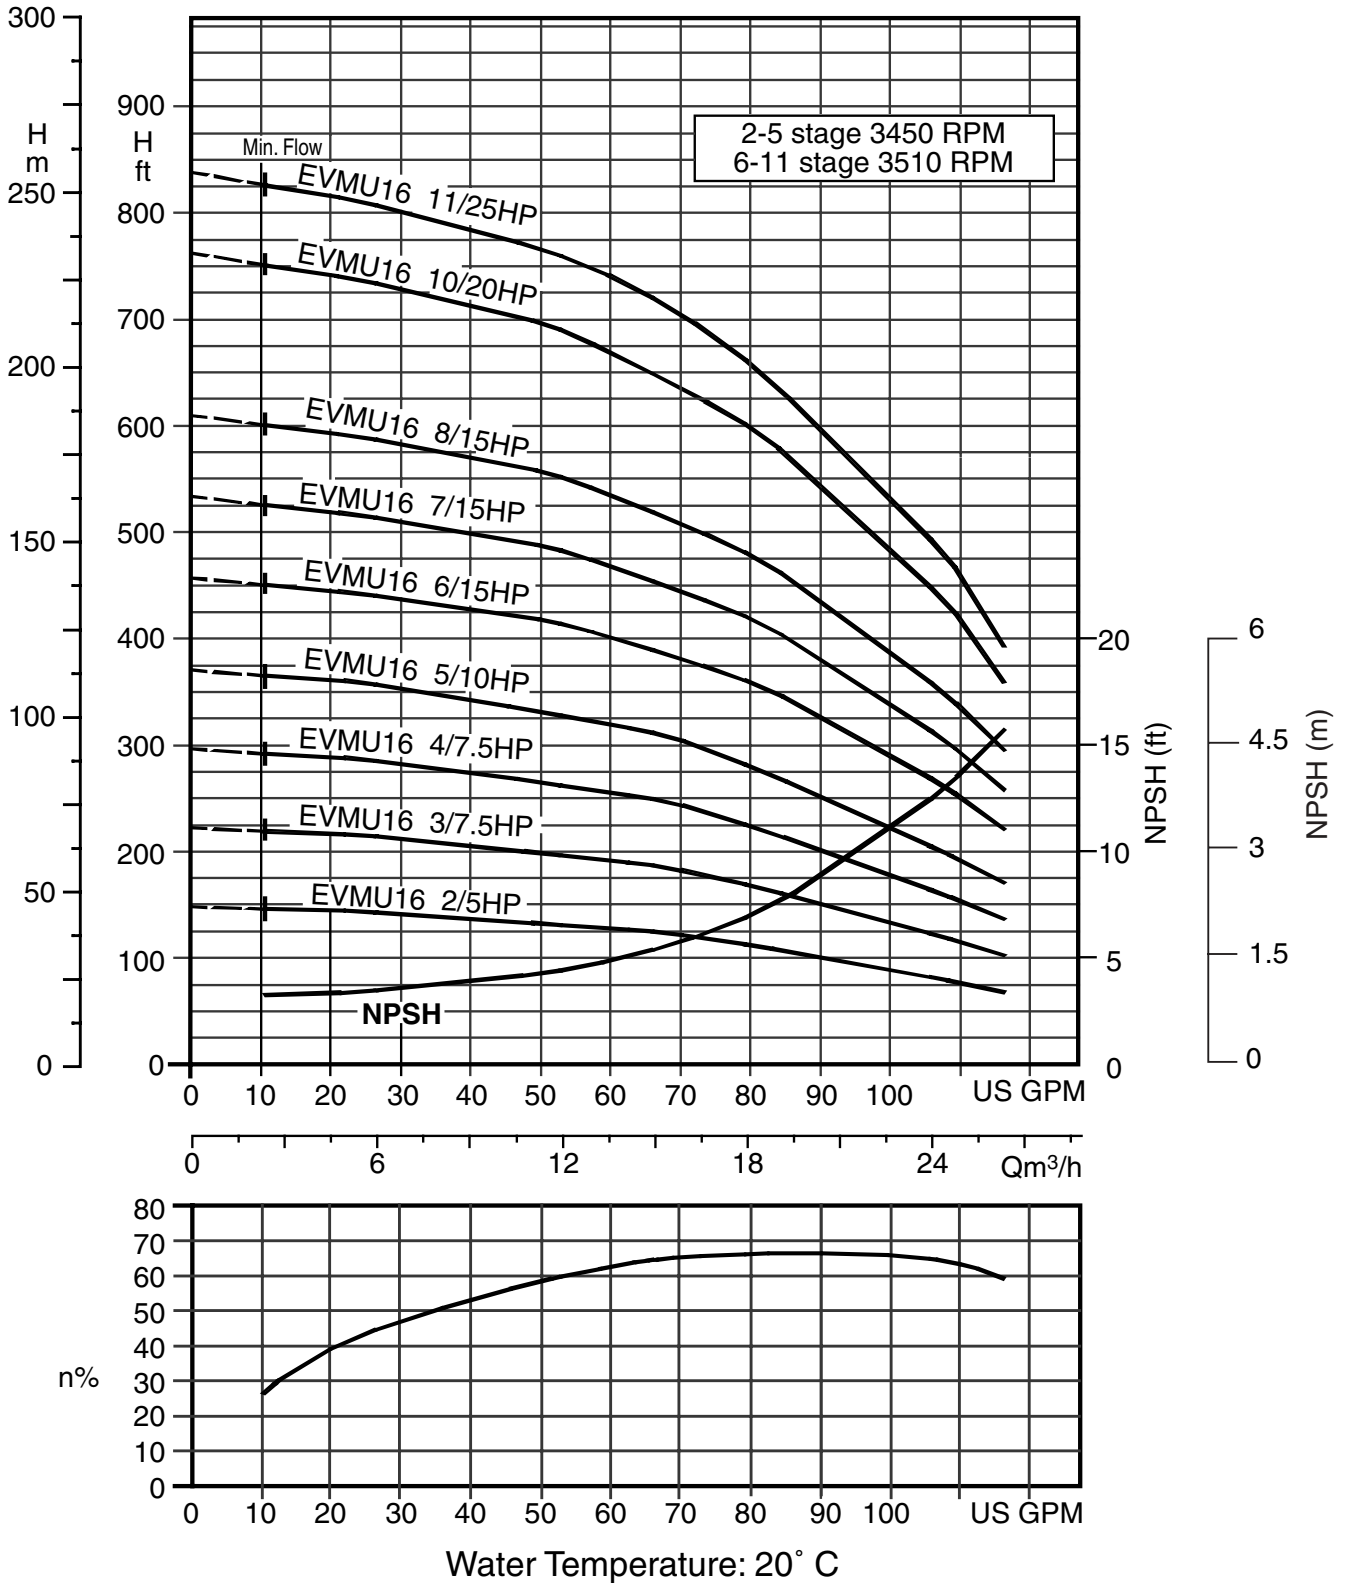

EVMU / EVMUG

Model EVMU

EBARA Stainless Steel Vertical Multistage

Performance Curves

EVMU16 5HP - 25HP

EVMU16 2 - EVMU16 11

Synchronous Speed: 3450 RPM

250# ANSI 2" 8-Bolt