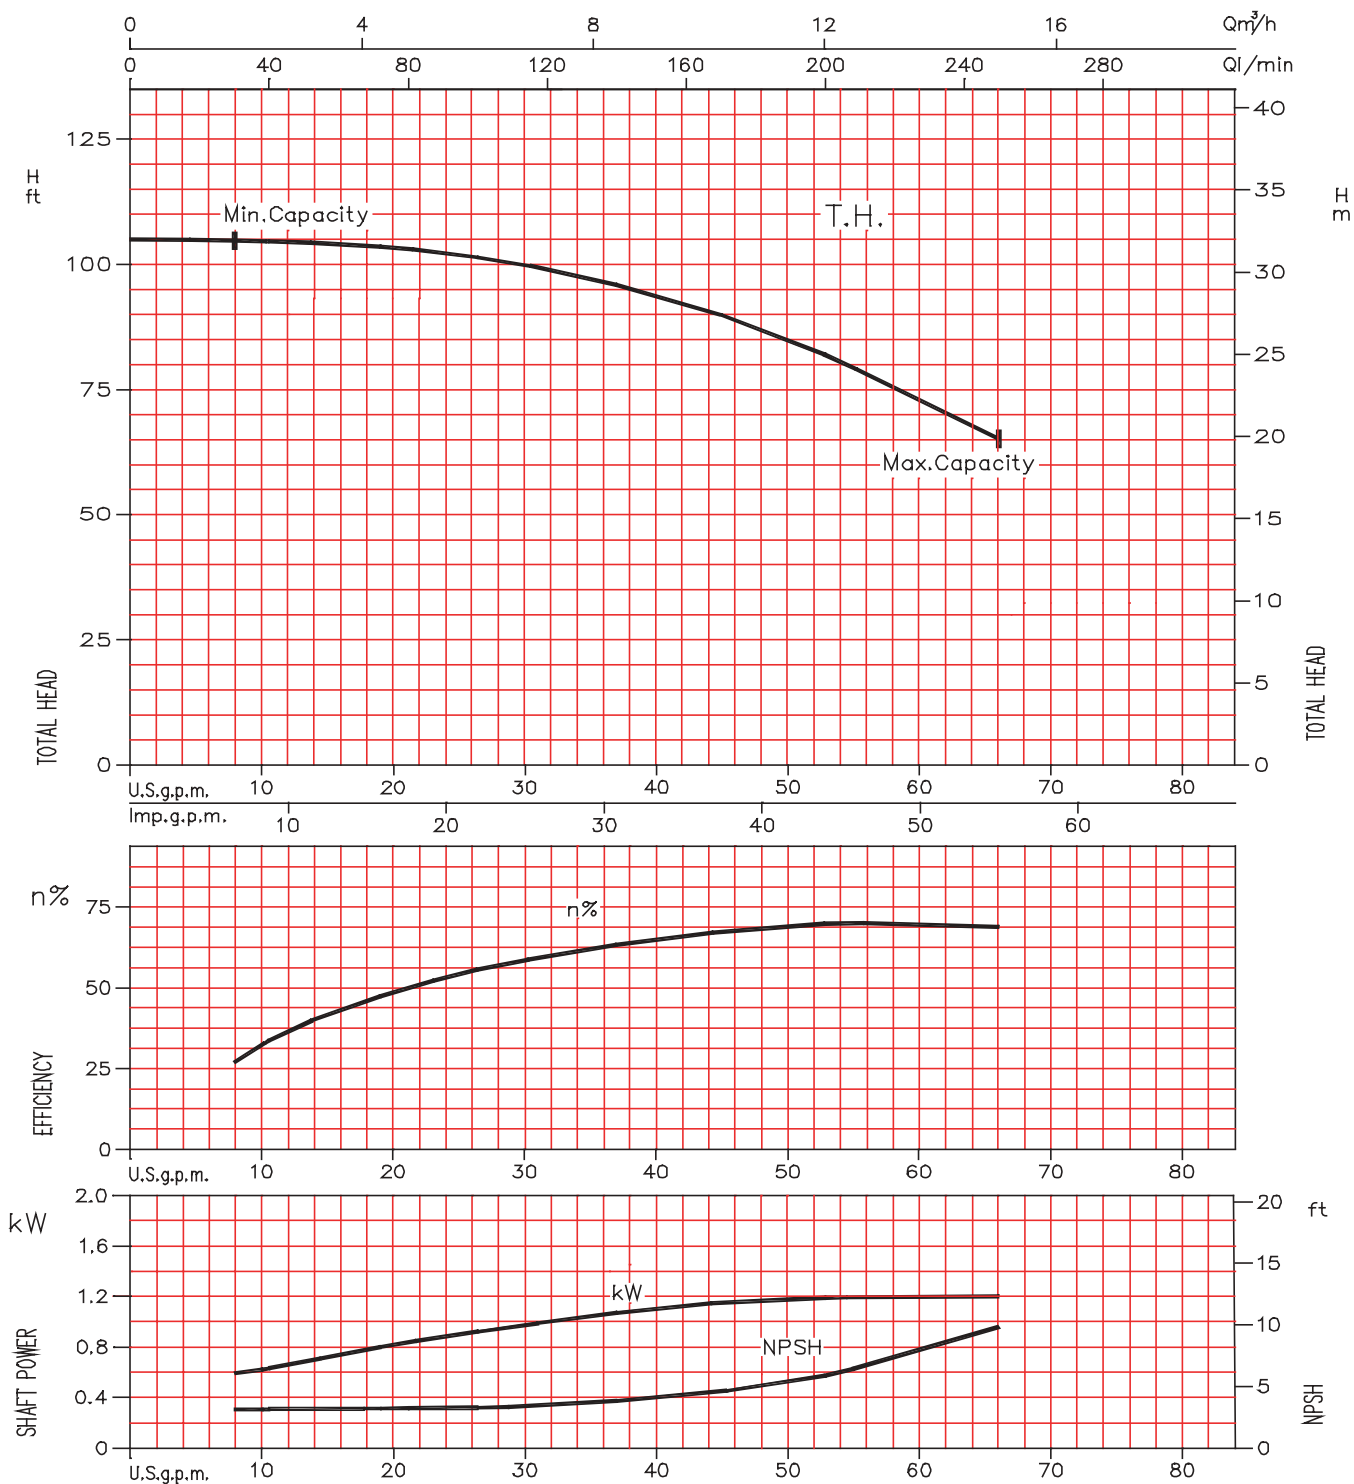

Model EVMU Performance Curves

EBARA Stainless Steel Vertical Multistage

EVMU8-2