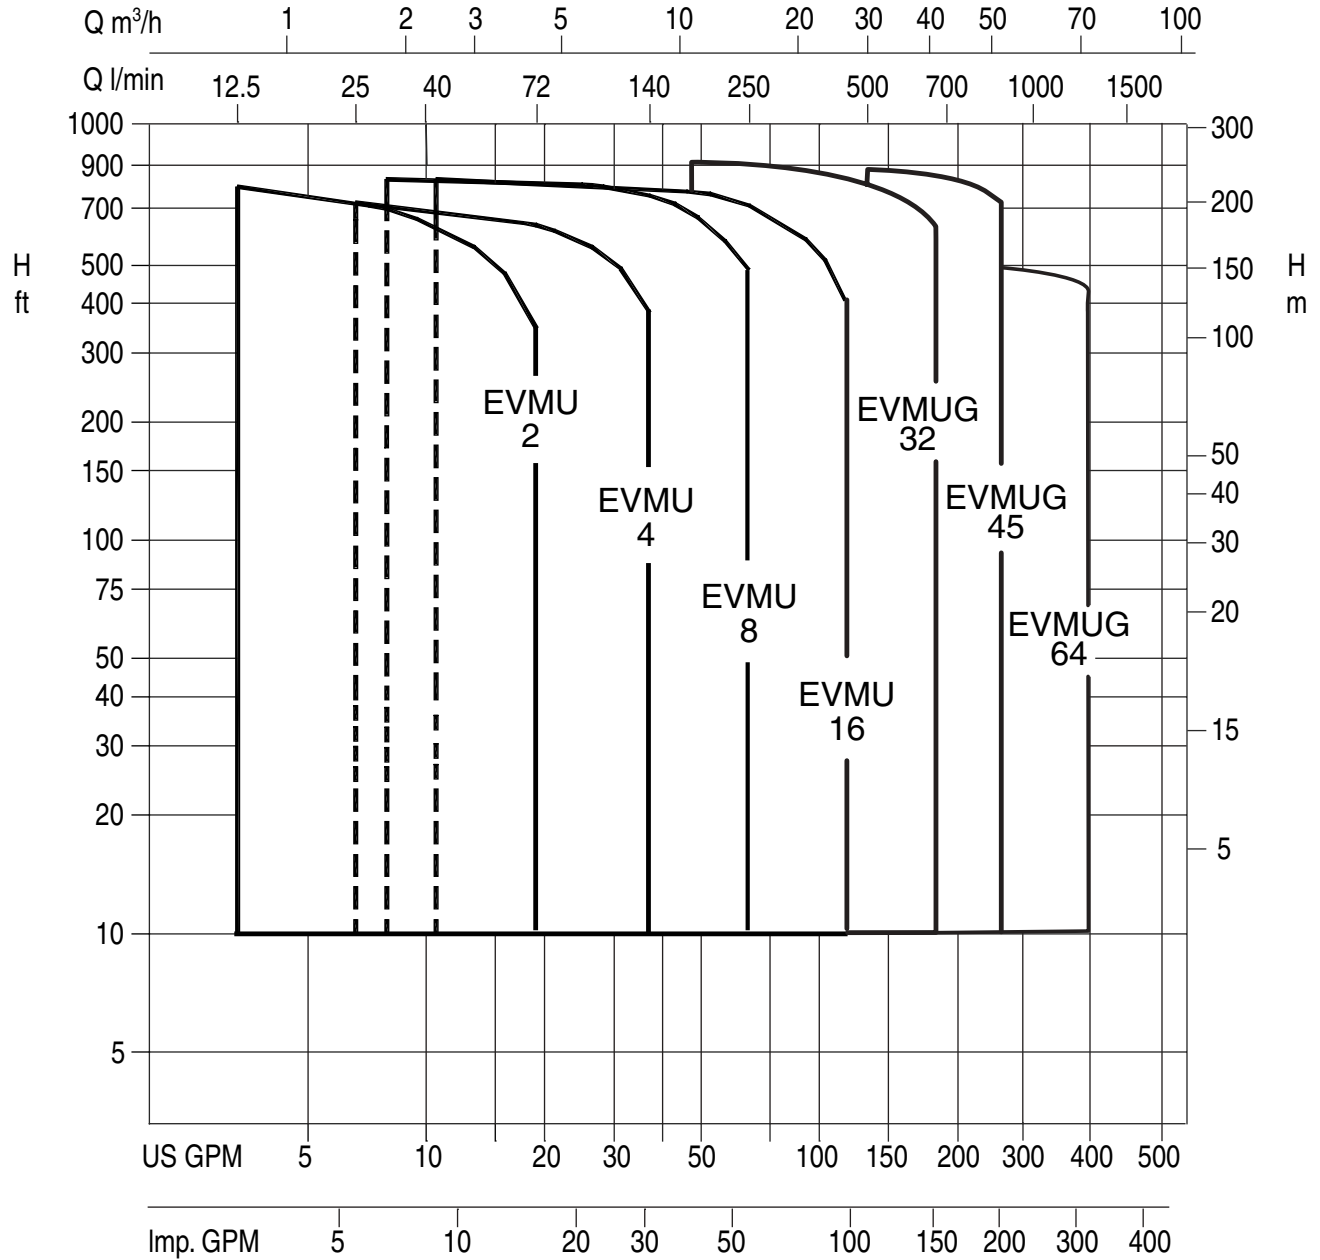

EVMU / EVMUG

Model EVMU / EVMUG

EBARA Stainless Steel Vertical Multistage

Selection chart

60 Hz, Synchronous Speed 3450 RPM

EVMU / EVMUG

Model EVMU

EBARA Stainless Steel Vertical Multistage