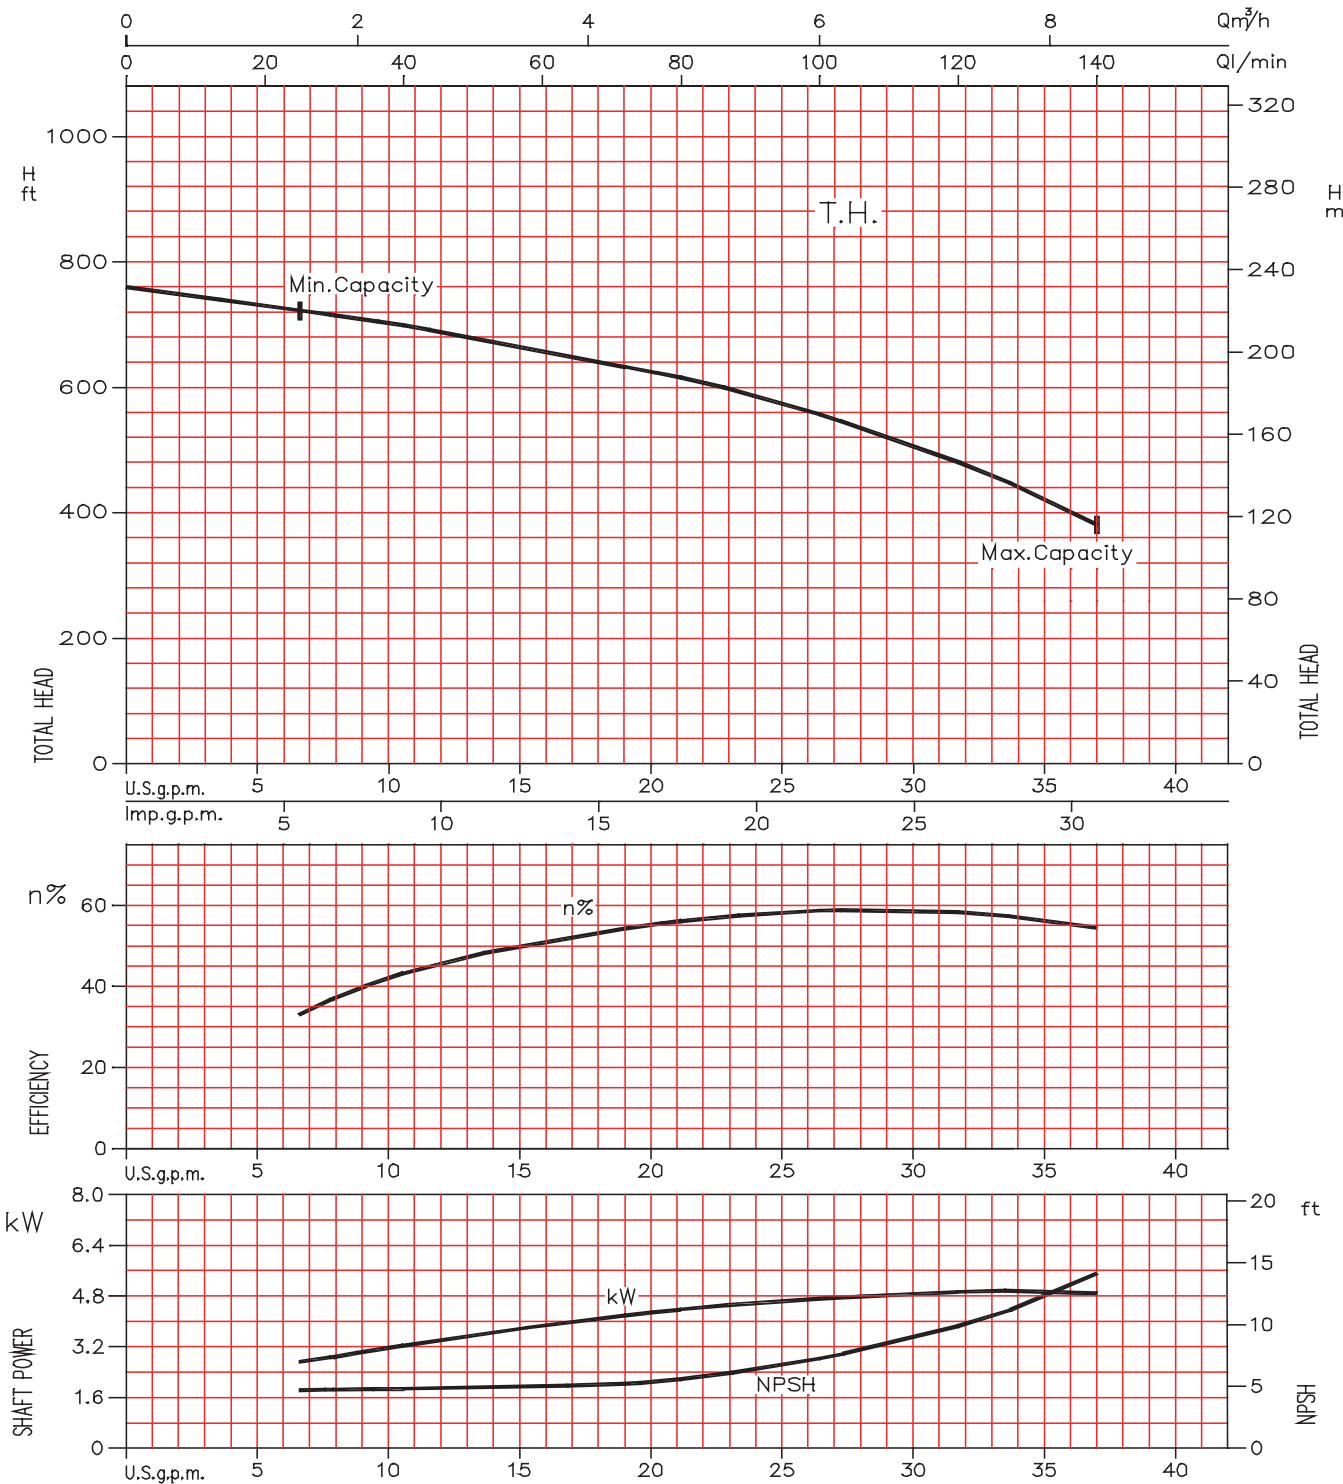

Model EVMU
Performance Curves

EBARA Stainless Steel Vertical Multistage

EVMU4-16