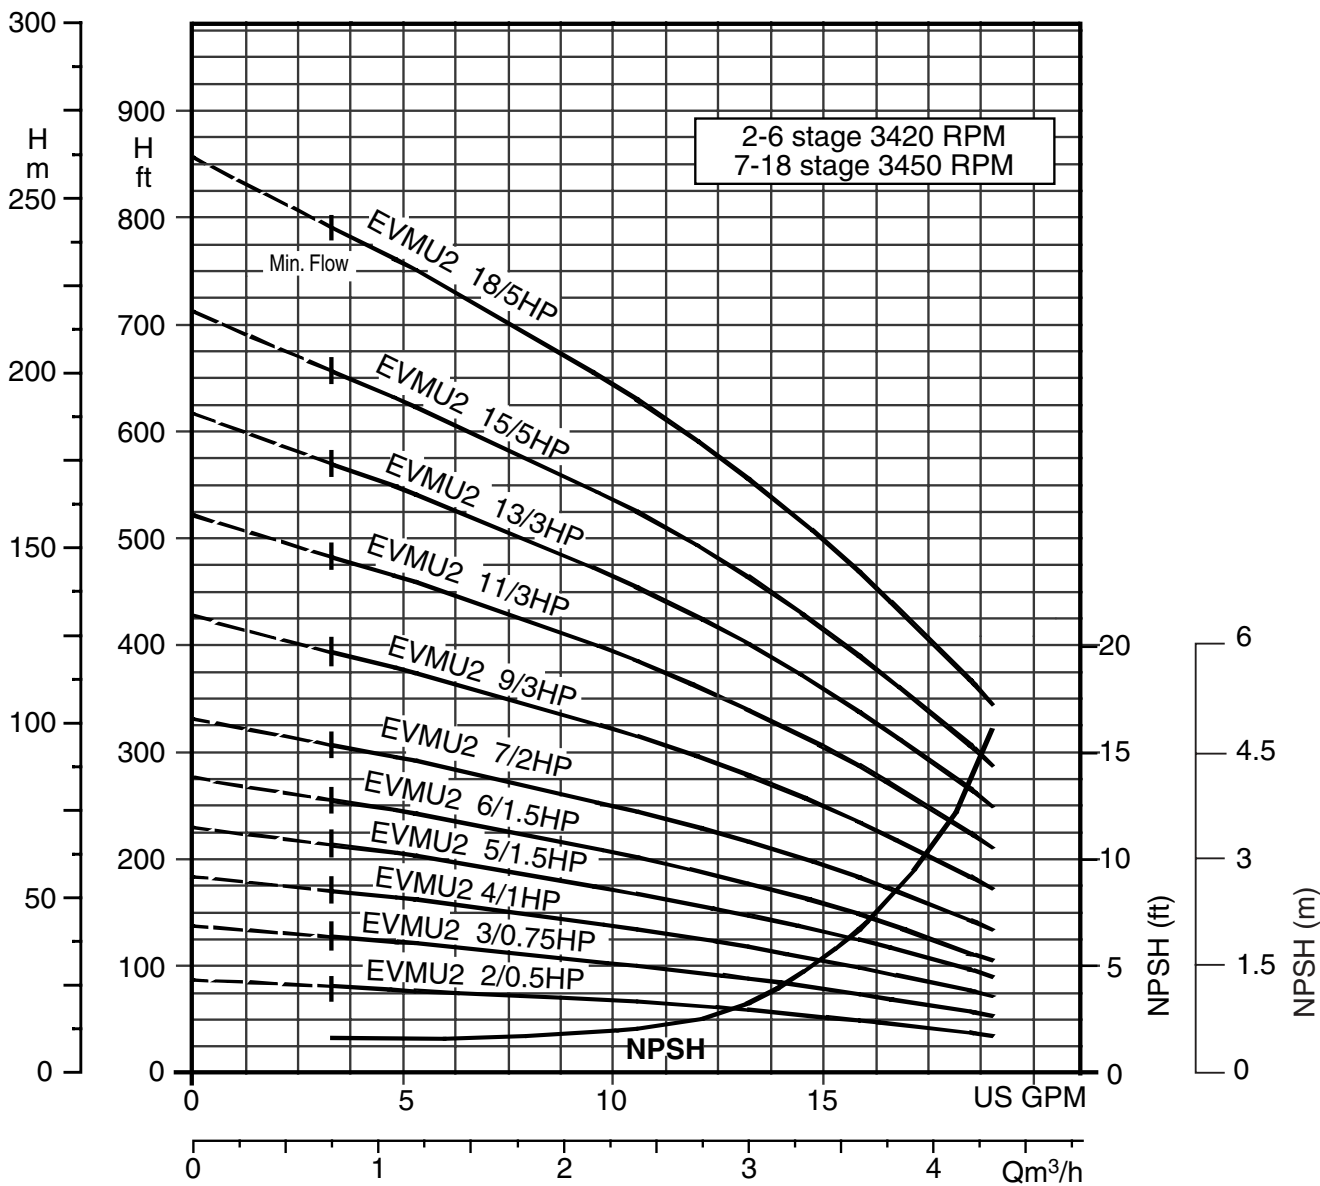

EVMU / EVMUG

Model EVMU

EBARA Stainless Steel Vertical Multistage

Performance Curves

EVMU 2 1/2HP - 5HP

EVMU2 2 - EVMU2 18

Synchronous Speed: 3450 RPM

250# ANSI 1 1/4" 4-Bolt