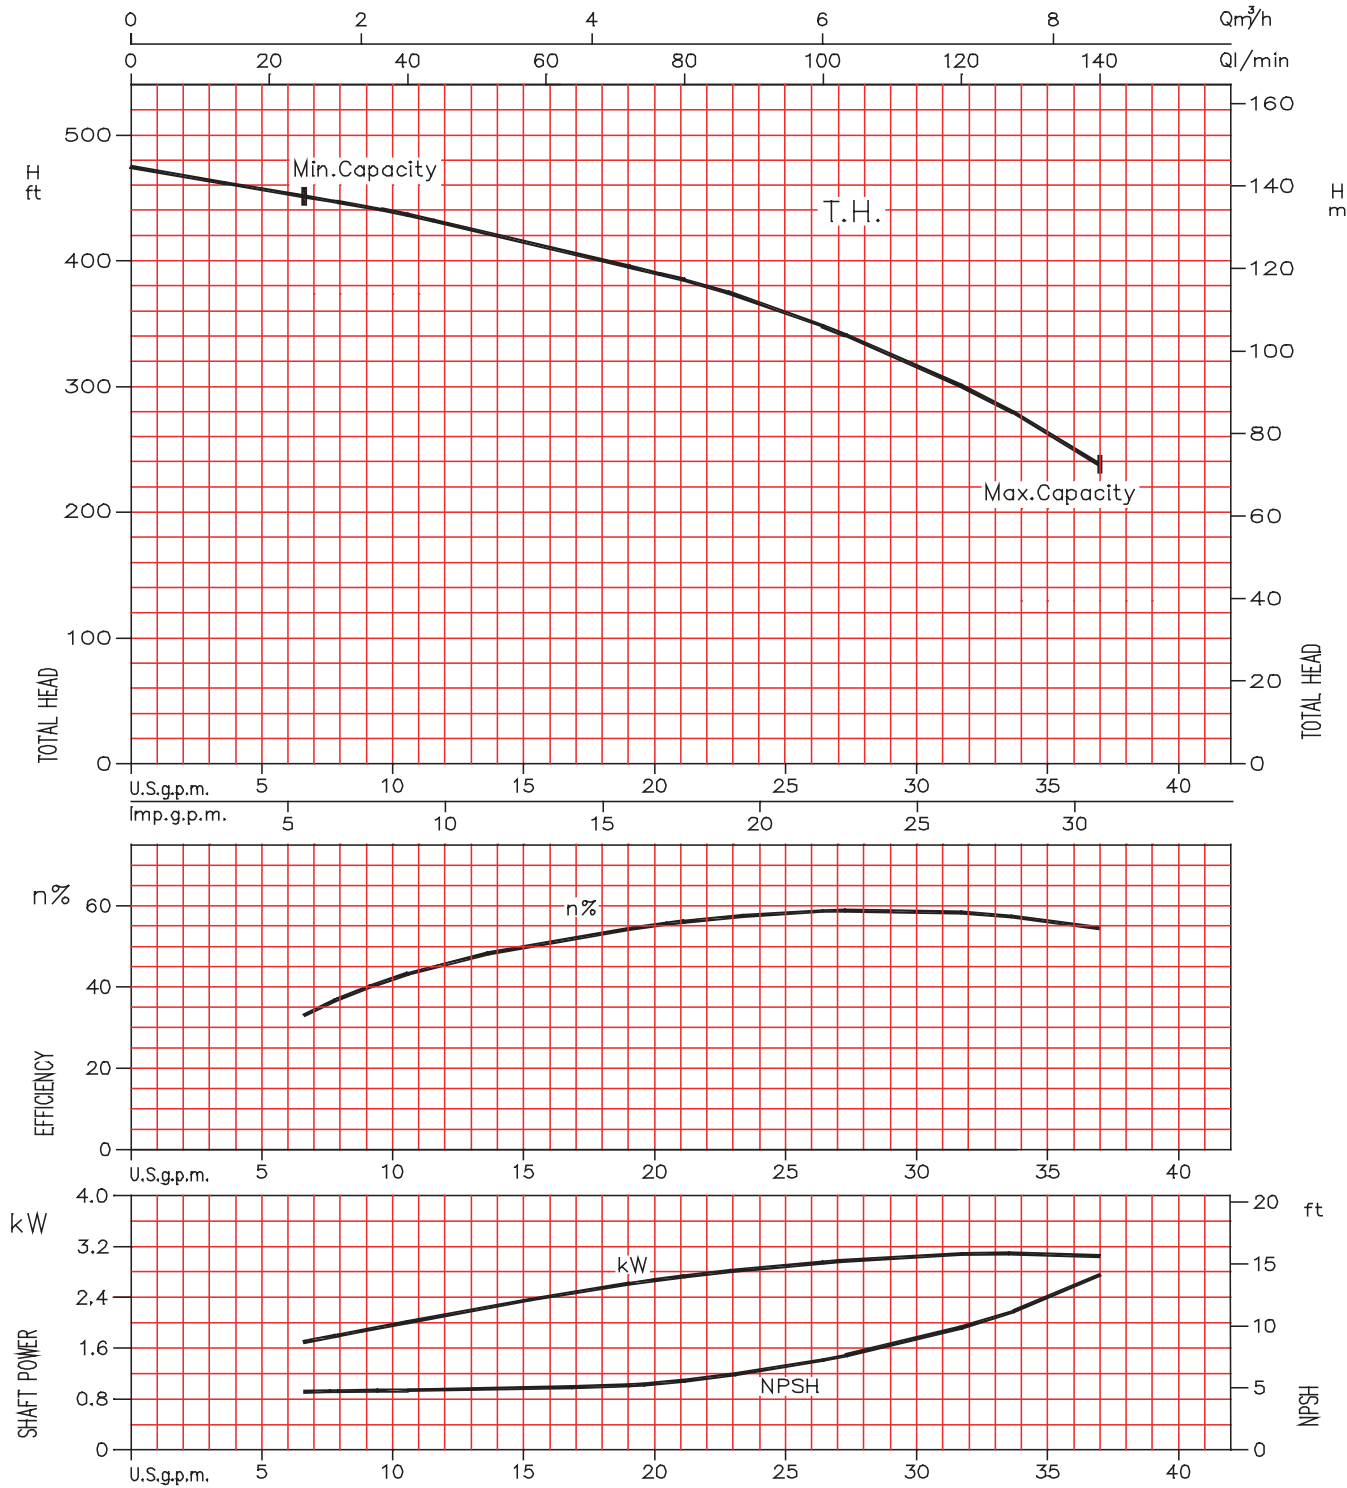

EBARA Stainless Steel Vertical Multistage

EVMU4-8

Model EVMU
Performance Curves

EBARA Stainless Steel Vertical Multistage

EVMU4-10

Model EVMU
Performance Curves

EBARA Stainless Steel Vertical Multistage

EVMU4-11