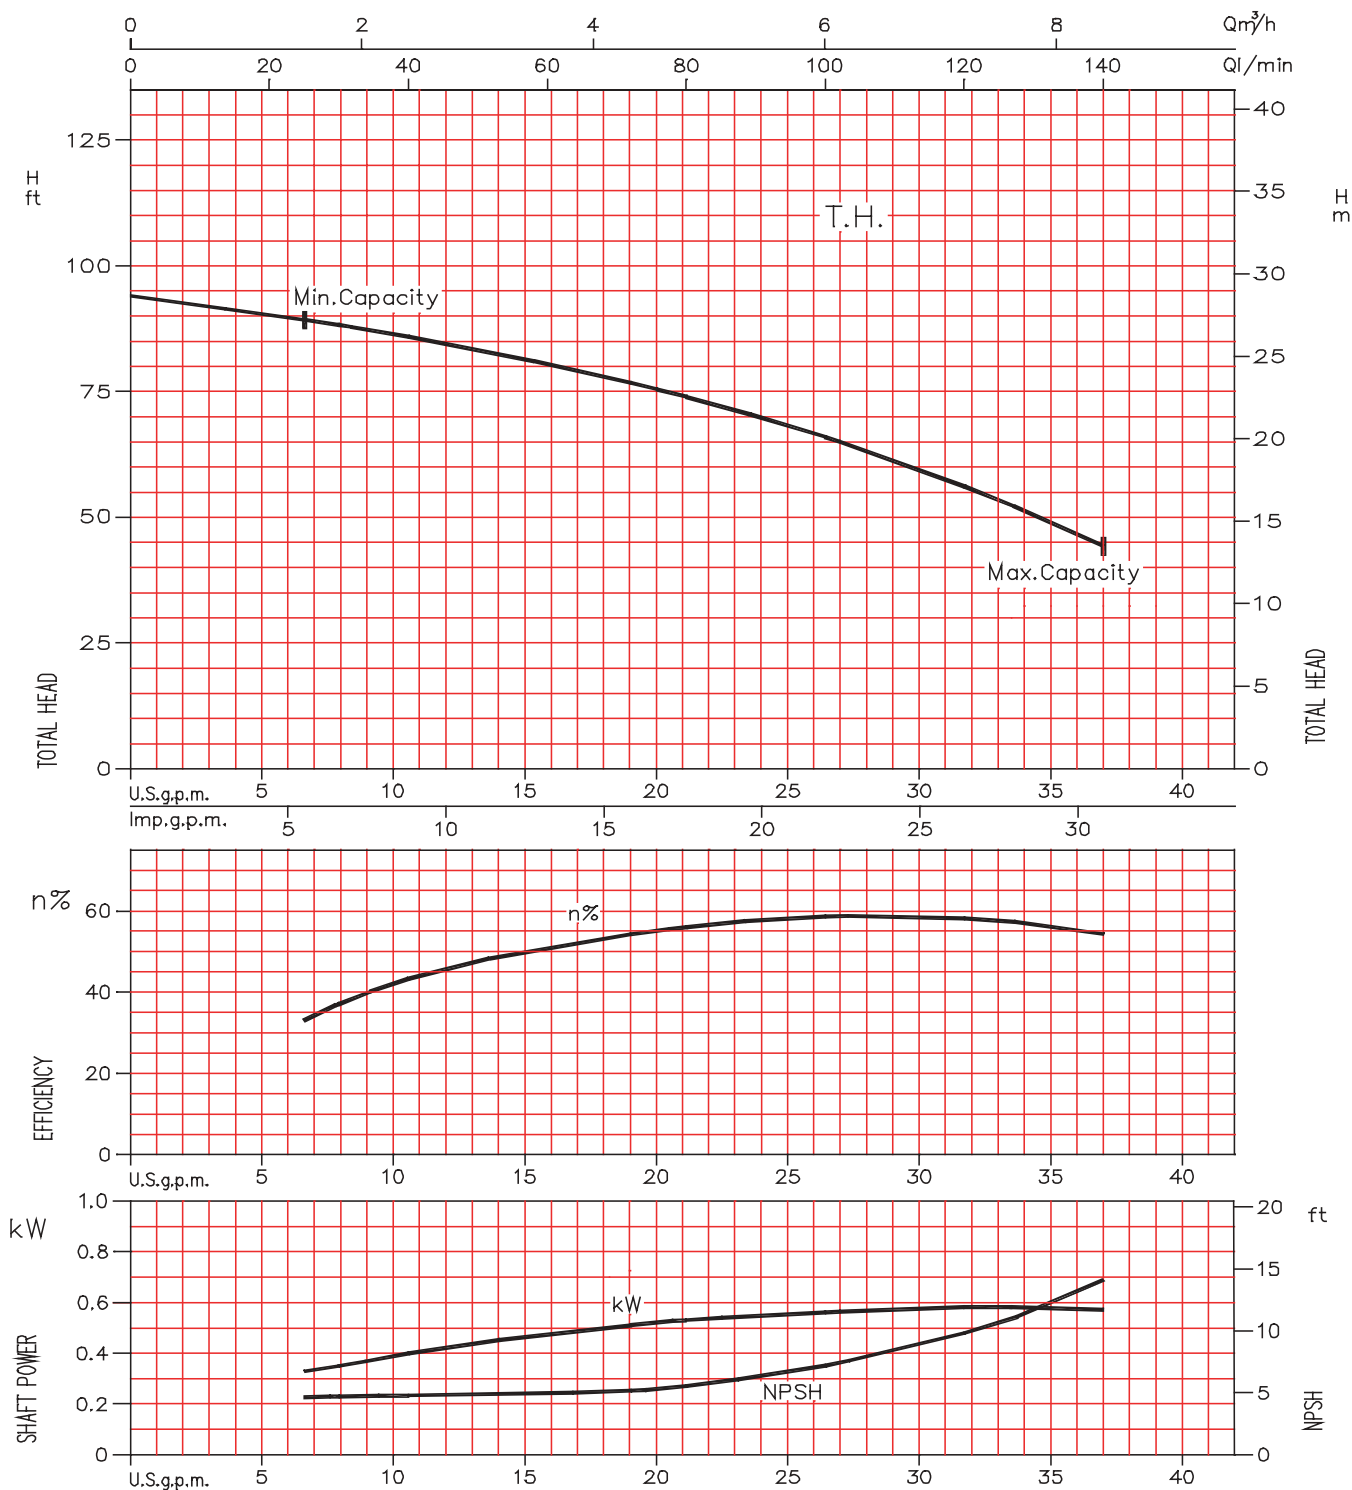

EBARA Stainless Steel Vertical Multistage

EVMU2-15

Model EVMU
Performance Curves

EBARA Stainless Steel Vertical Multistage

EVMU218

Model EVMU Performance Curves

EBARA Stainless Steel Vertical Multistage

EVMU4-2