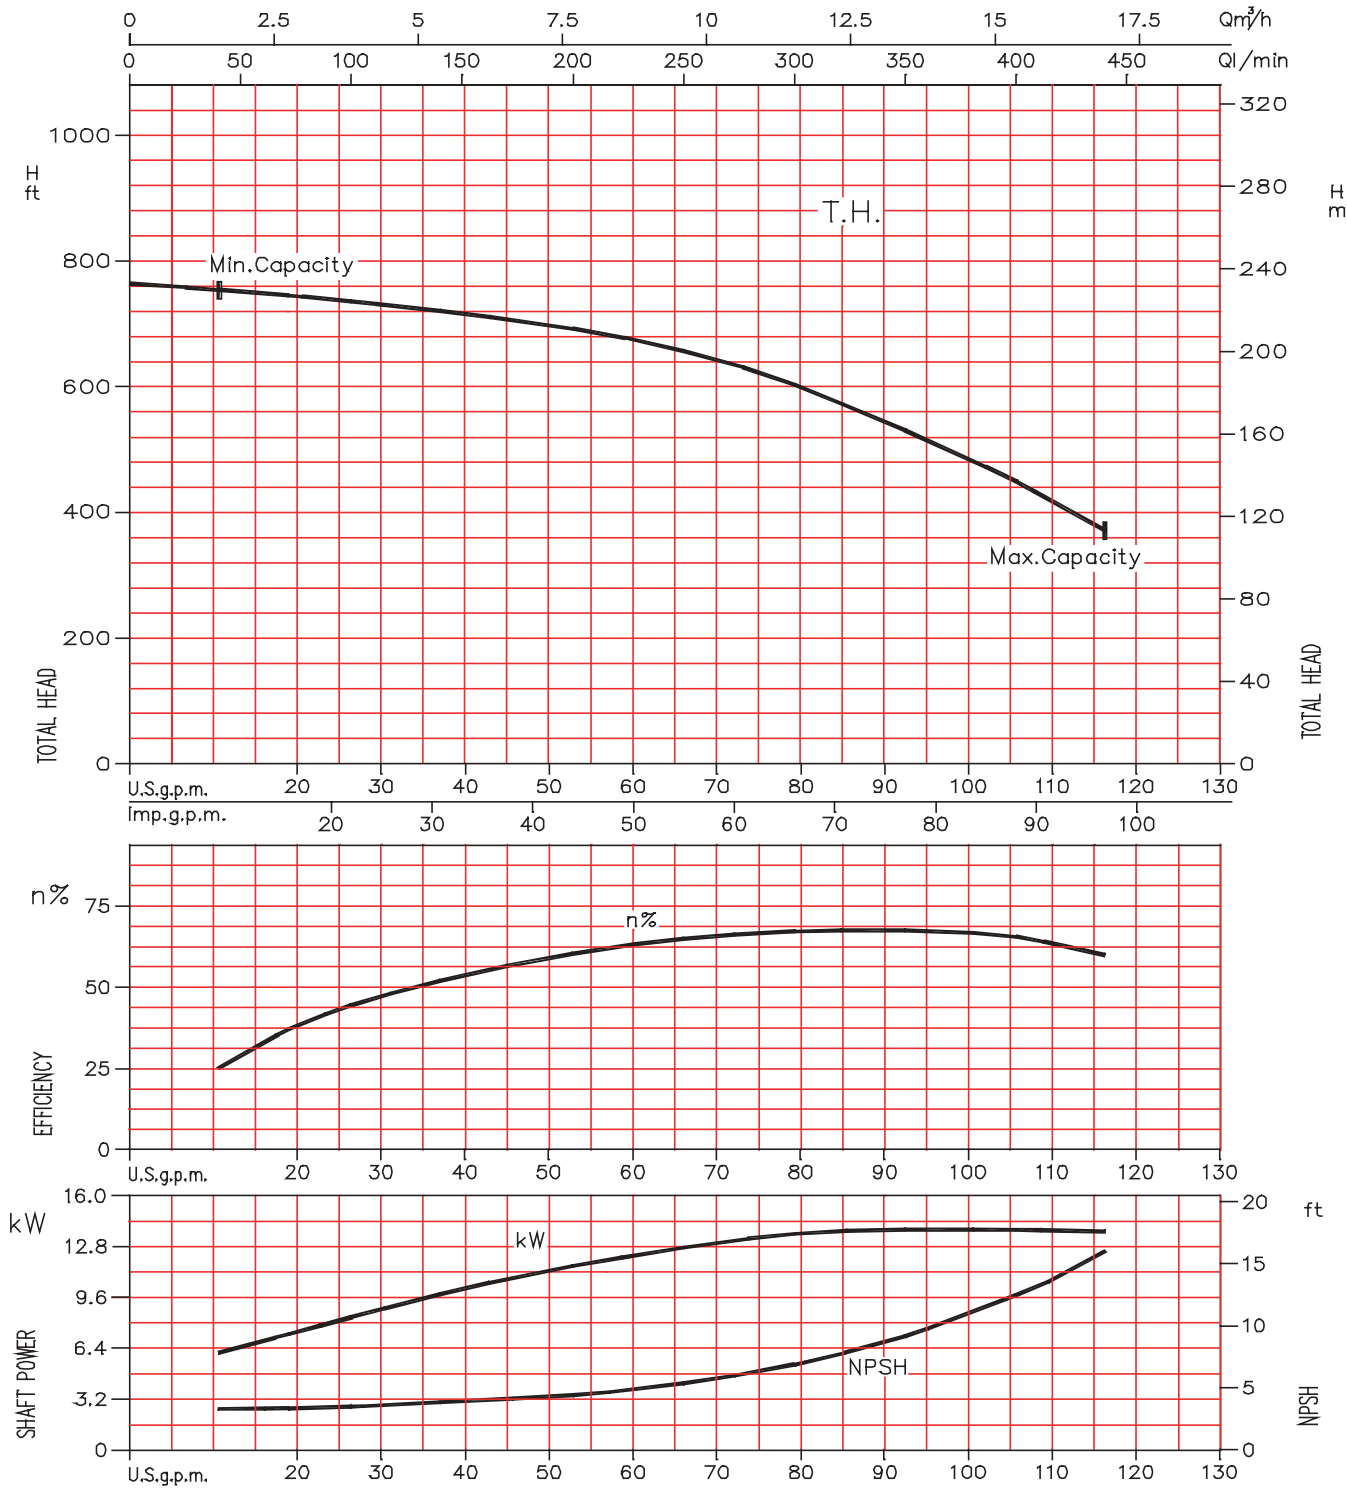

Model EVMU
Performance Curves

EBARA Stainless Steel Vertical Multistage

EVMU16-10