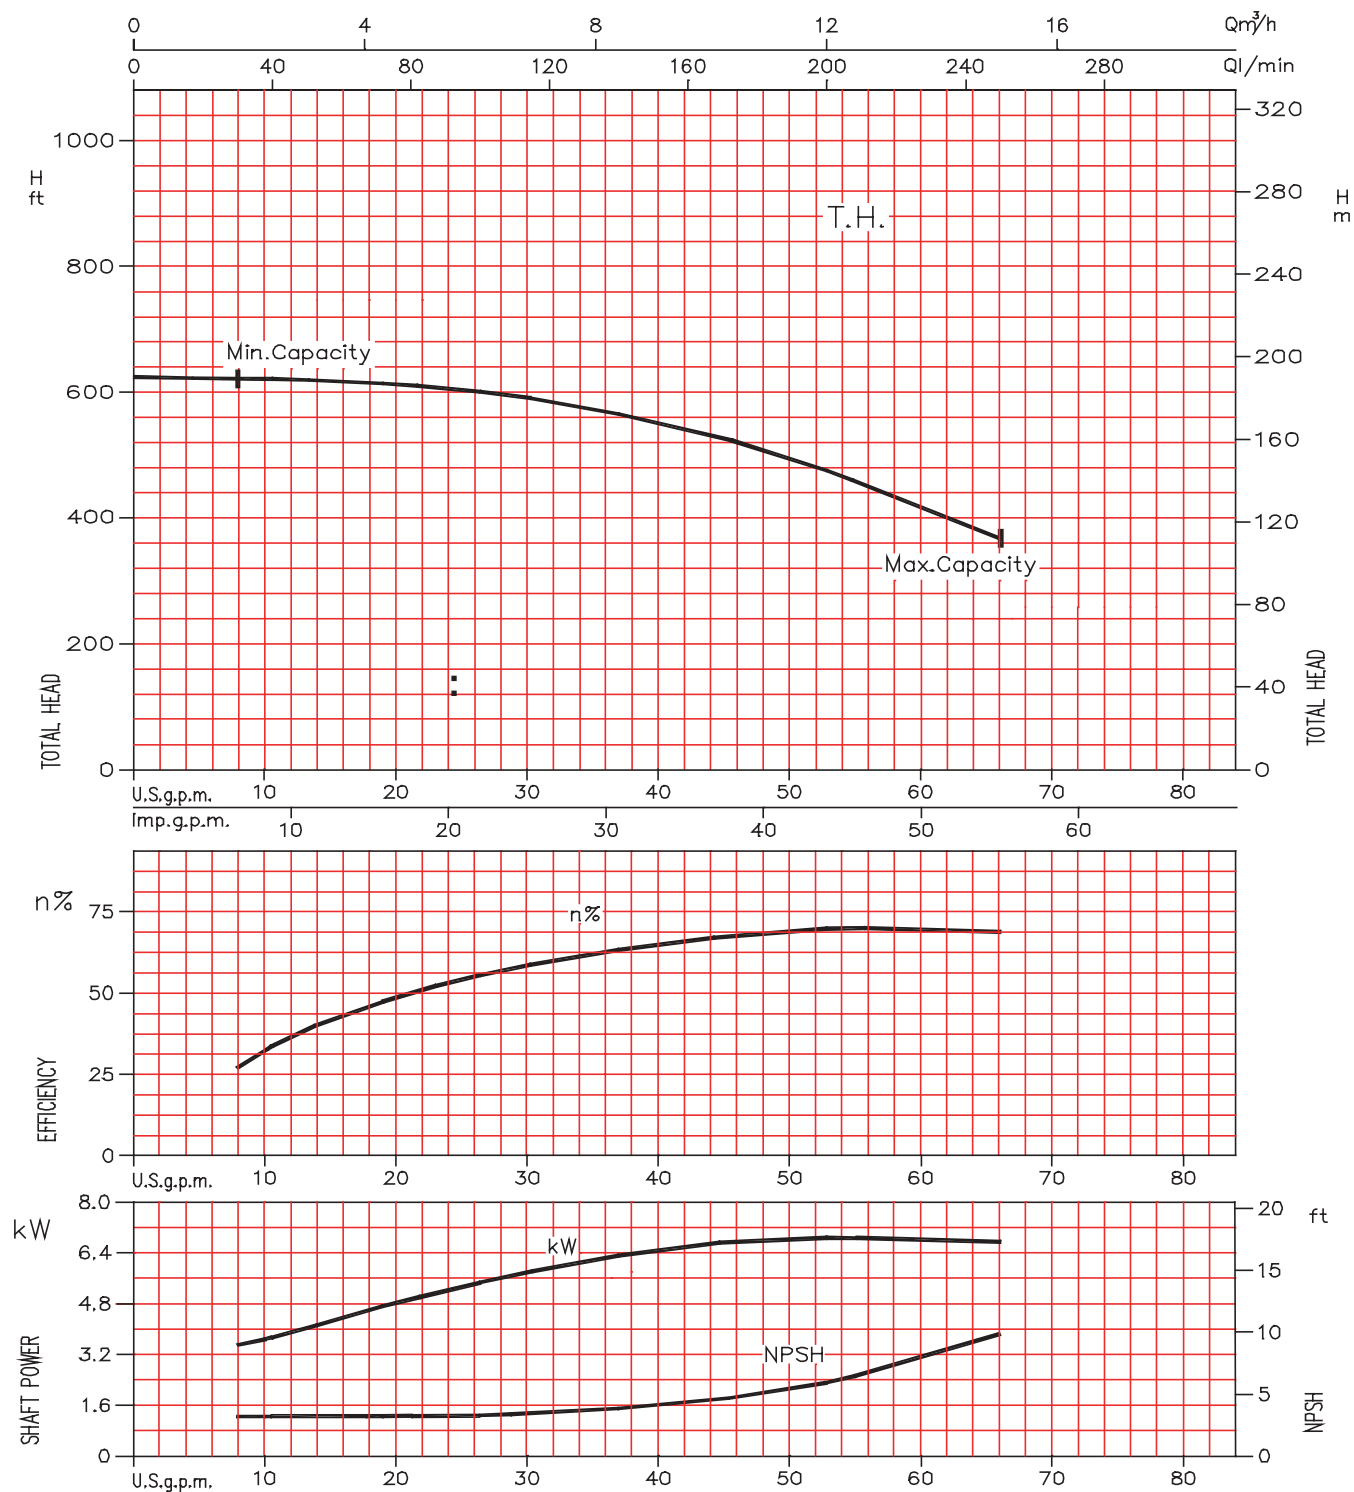

Model EVMU Performance Curves

EBARA Stainless Steel Vertical Multistage

EVMU8-12