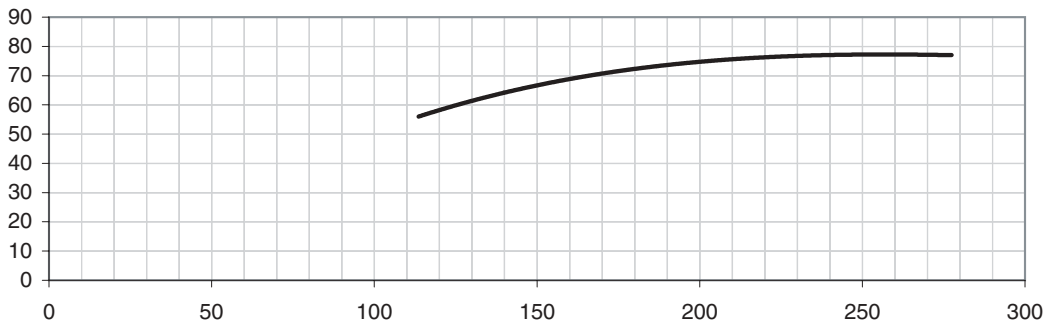

EVMU / EVMUG

Model EVMUG

EBARA Stainless Steel Vertical Multistage

Performance Curves

EVMUG45 7.5HP - 50HP

EVMUG45 1-1 – EVMUG45 3

3500RPM

150# ANSI 3" 4-Bolt

EVMUG45 4-1 – EVMUG45 7-2

3500RPM

300# ANSI 3" 8-Bolt

Water Temperature: 20° C