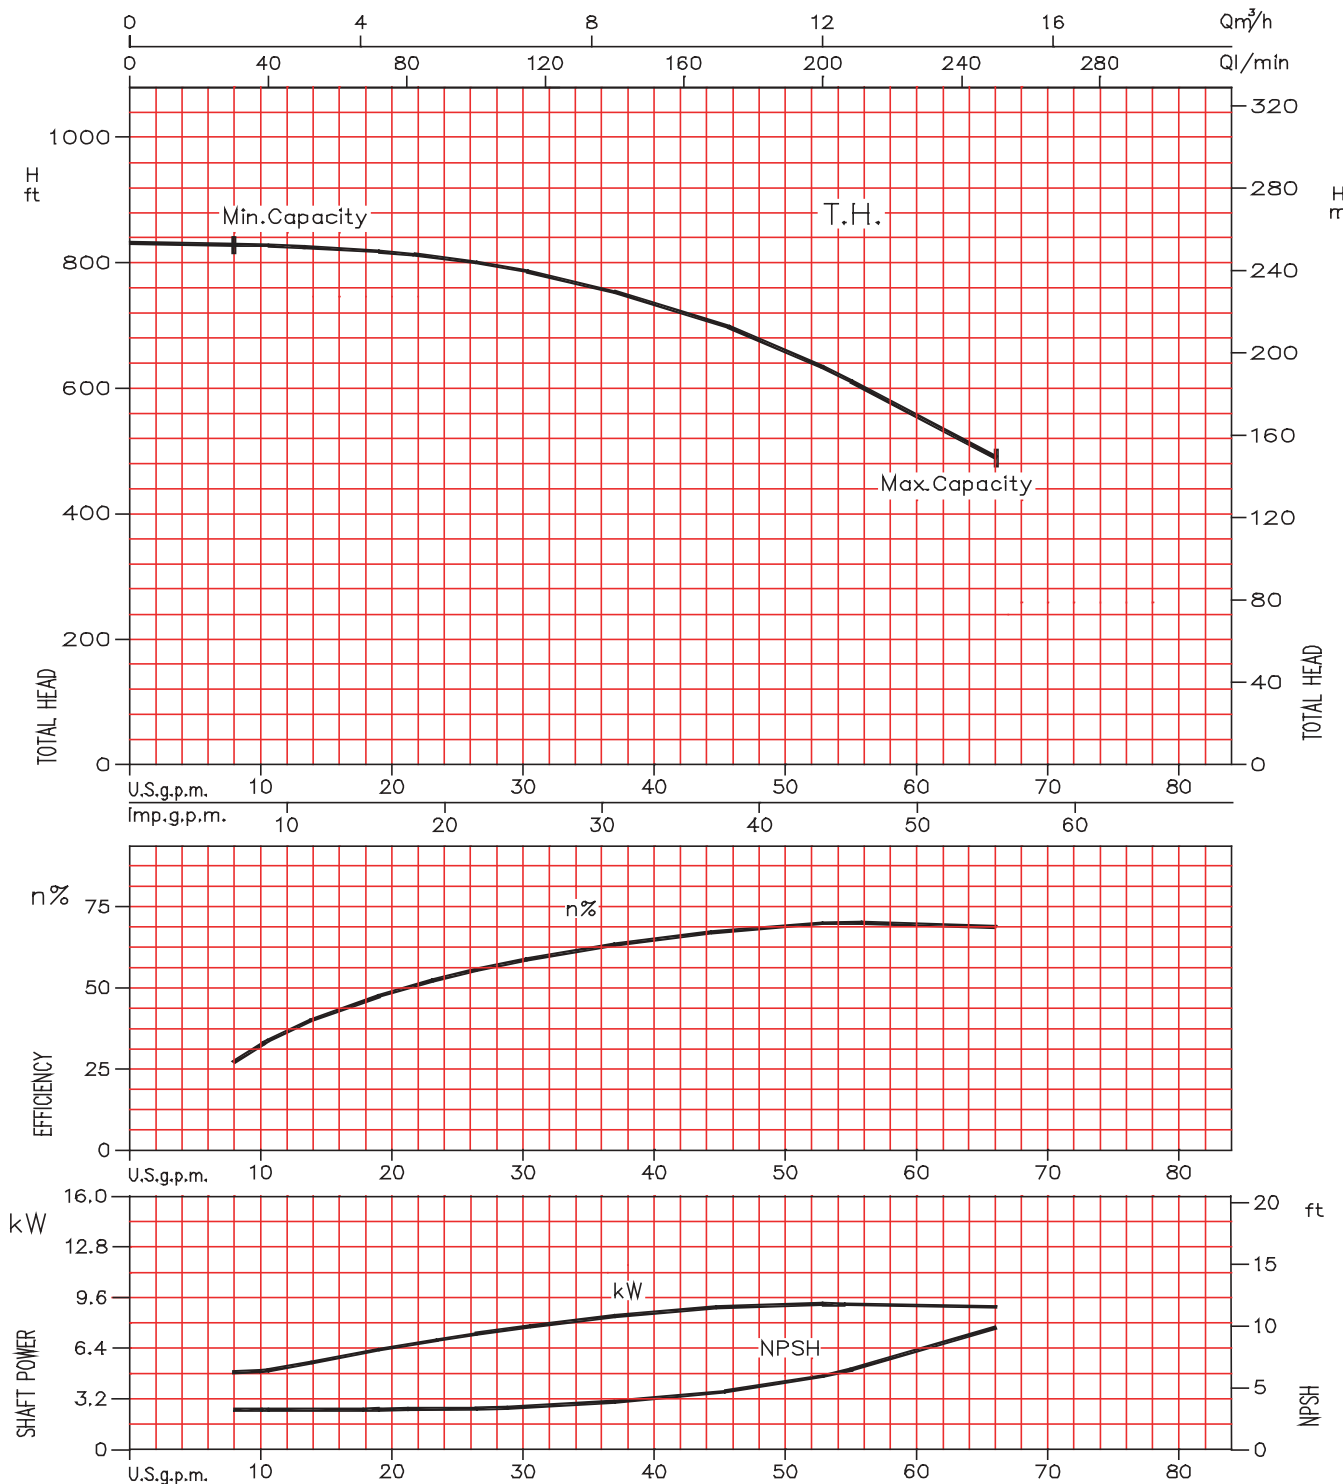

EVMU8-12

Model EVMU
Performance Curves

EBARA Stainless Steel Vertical Multistage

EVMU8-14

Model EVMU
Performance Curves

EBARA Stainless Steel Vertical Multistage

8-162 2-18 1/2 - 5HP Synchronous Speed: 3450 RPM 250# ANSI 1 1/4" 4-Bolt