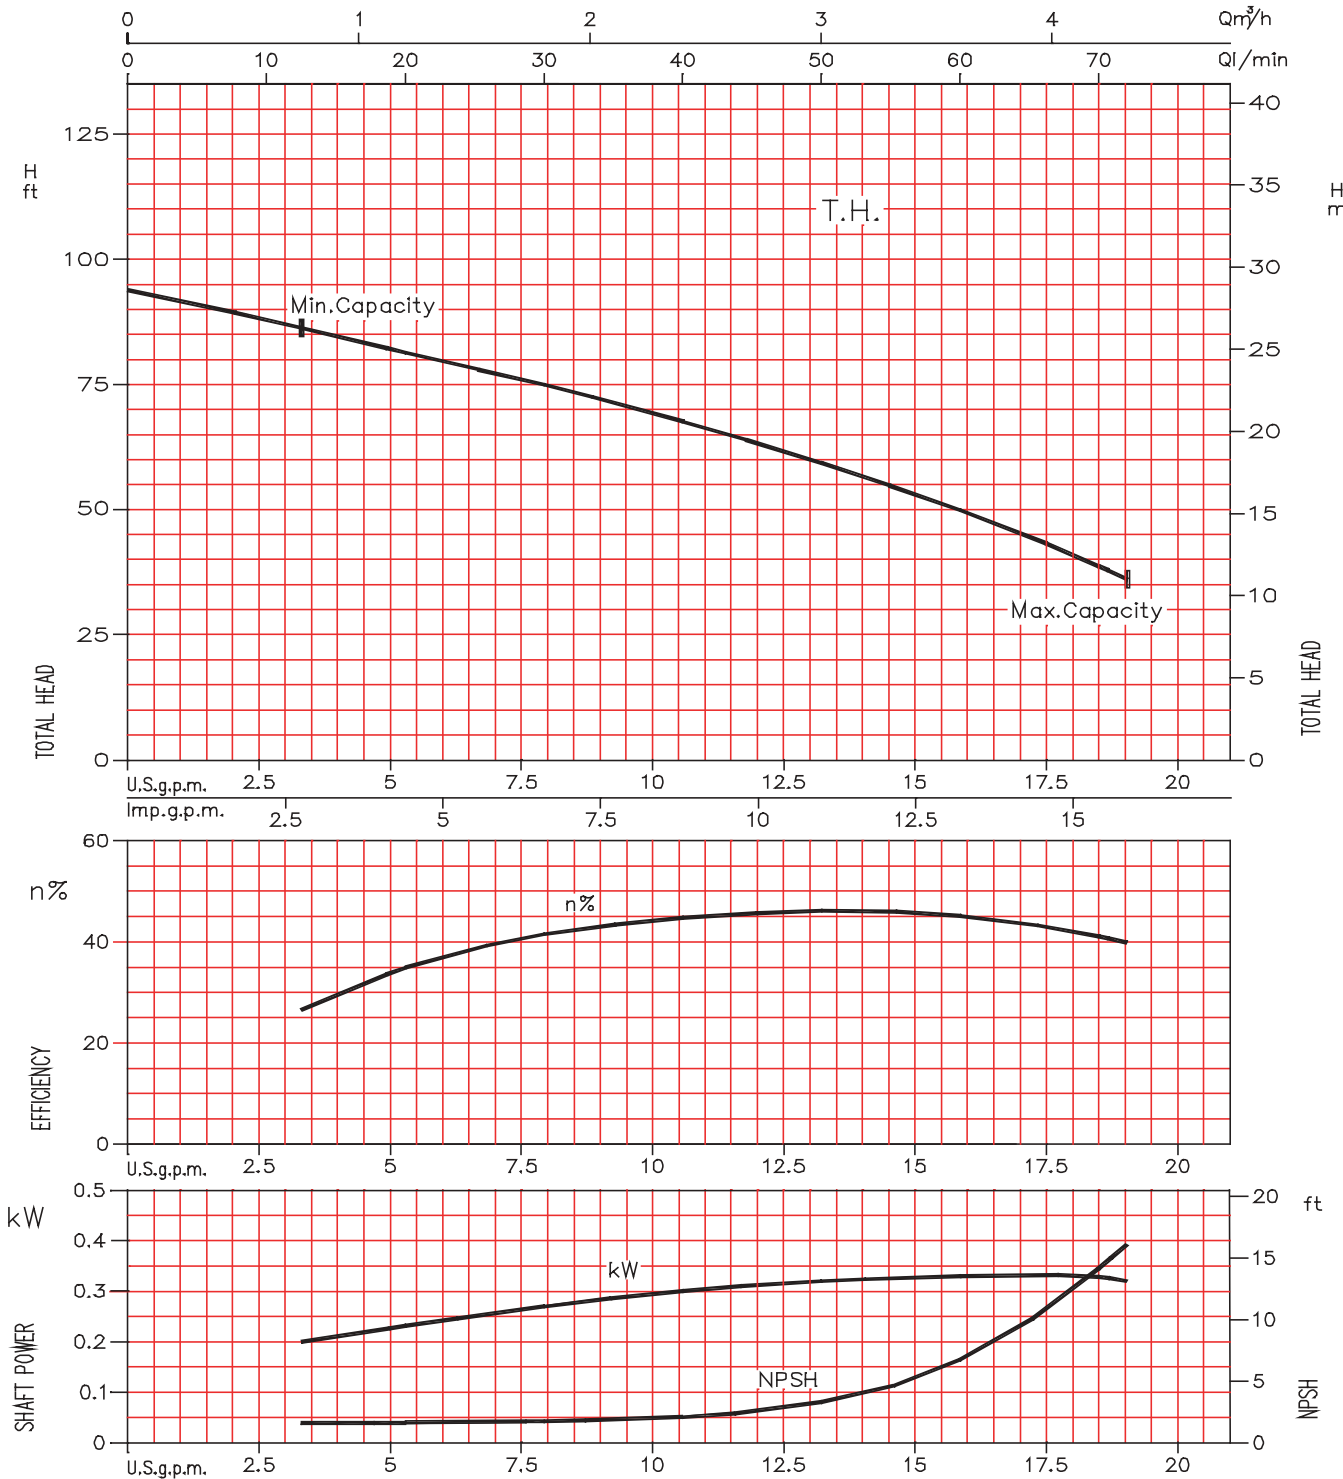

EVMUG64 1-1 – EVMUG64 4

3500RPM

300# 4" ANSI 8-Bolt

Water Temperature: 20° C

Model EVMU
Performance Curves

EBARA Stainless Steel Vertical Multistage

EVMU2-2

Model EVMU
Performance Curves