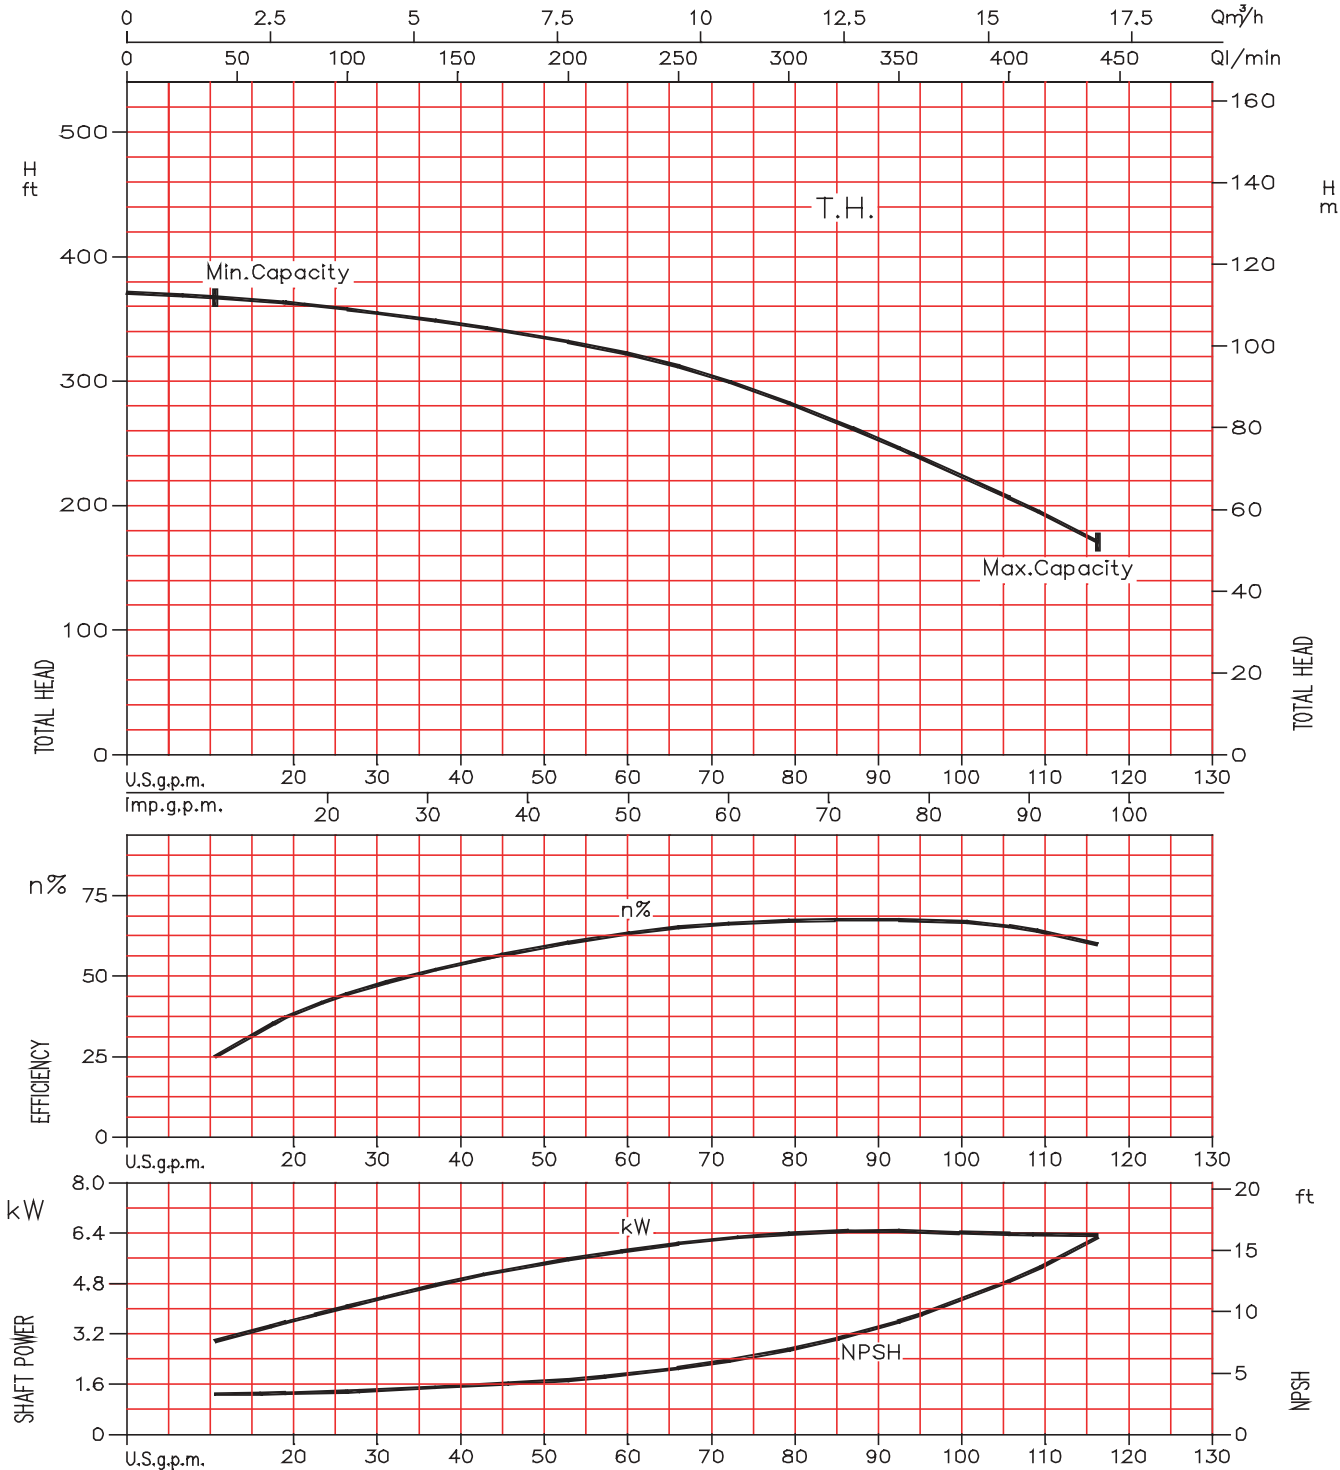

Model EVMU
Performance Curves

EBARA Stainless Steel Vertical Multistage

EVMU16-5