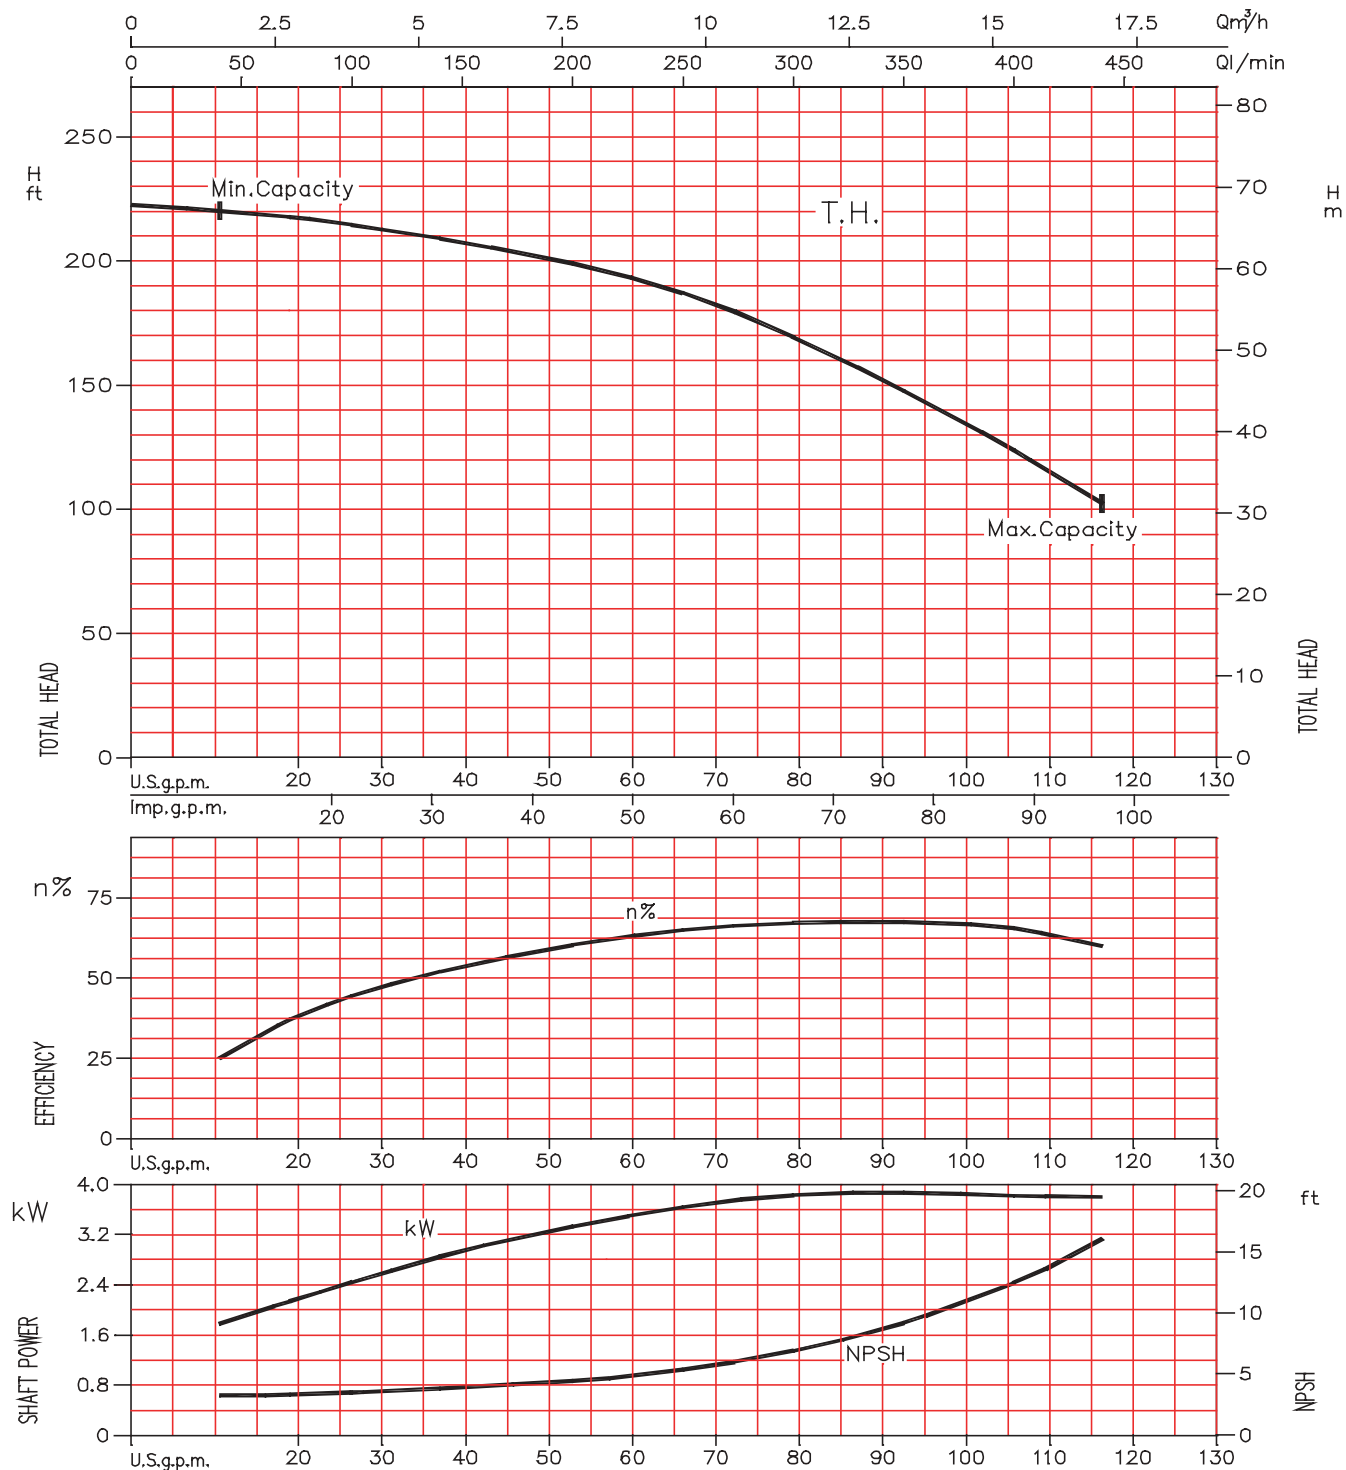

Model EVMU Performance Curves

EBARA Stainless Steel Vertical Multistage

EVMU16-3