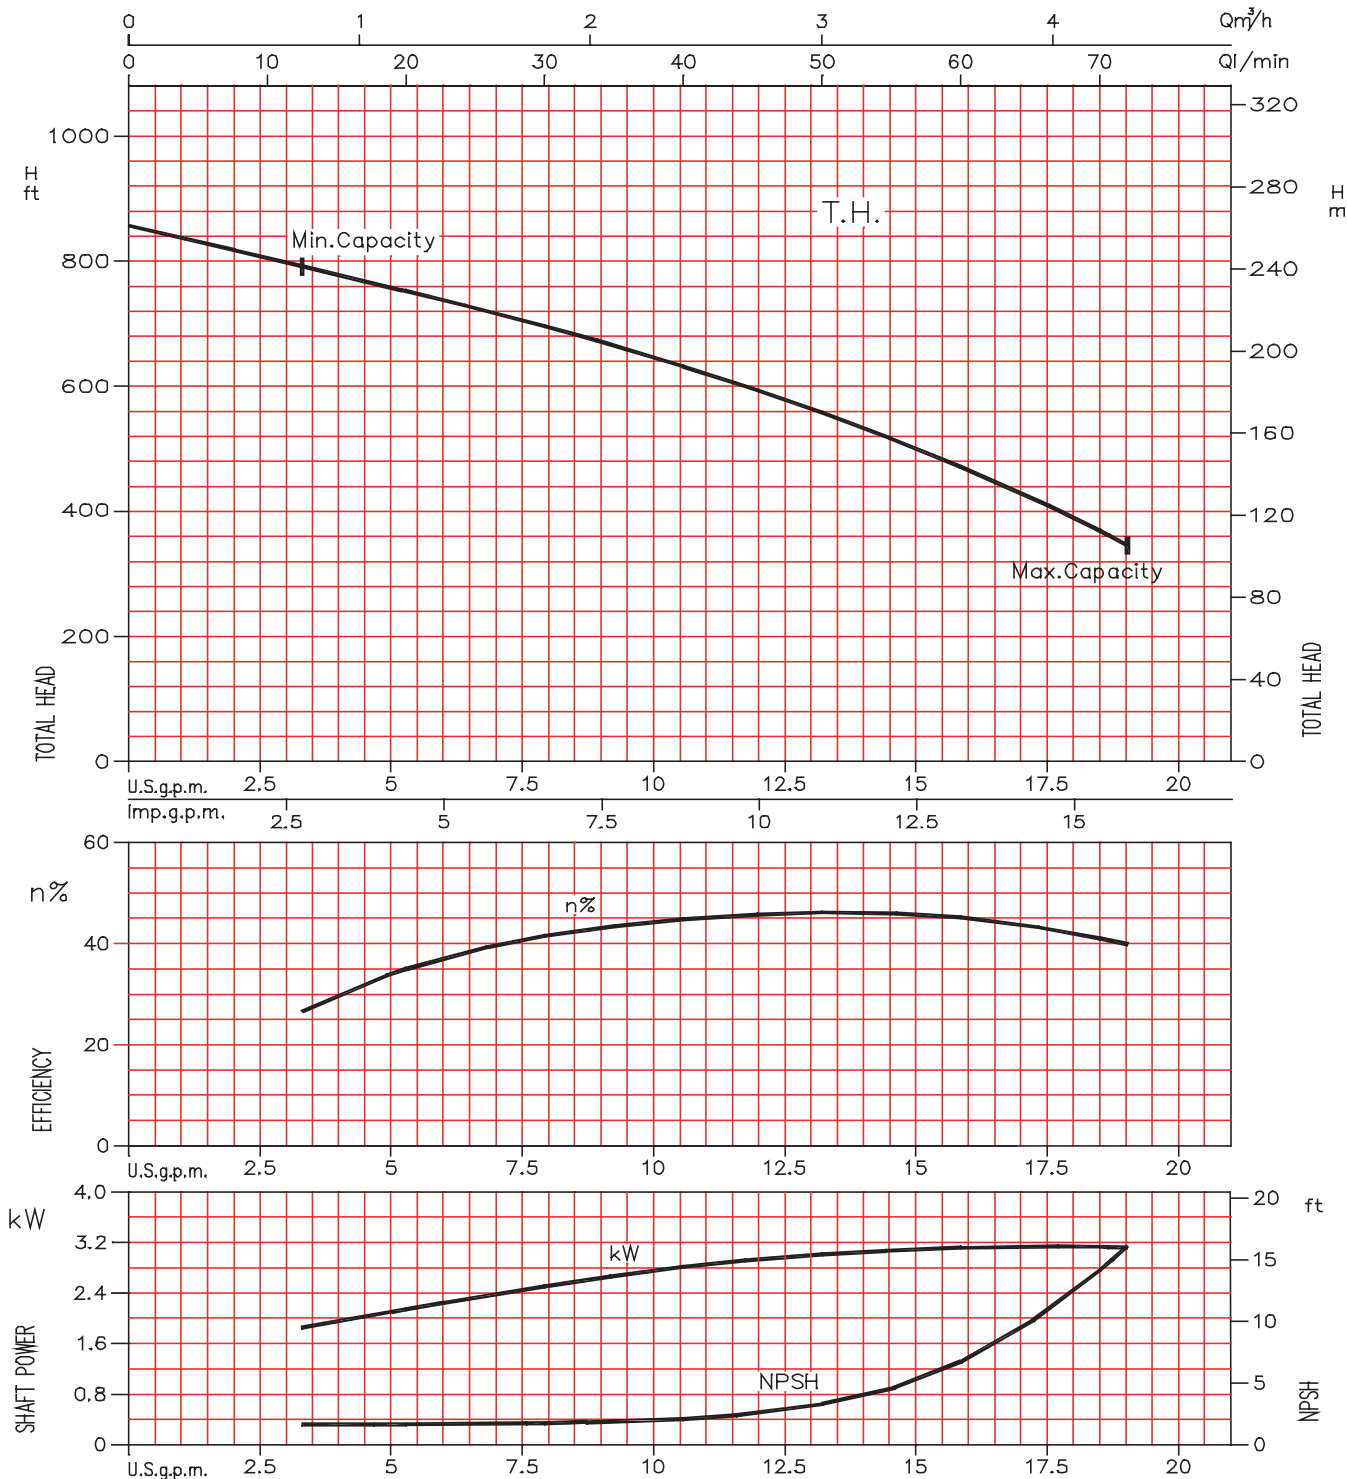

EBARA Stainless Steel Vertical Multistage

EVMU2-15

Model EVMU
Performance Curves

EBARA Stainless Steel Vertical Multistage

EVMU218

Model EVMU Performance Curves

EBARA Stainless Steel Vertical Multistage

EVMU4-2