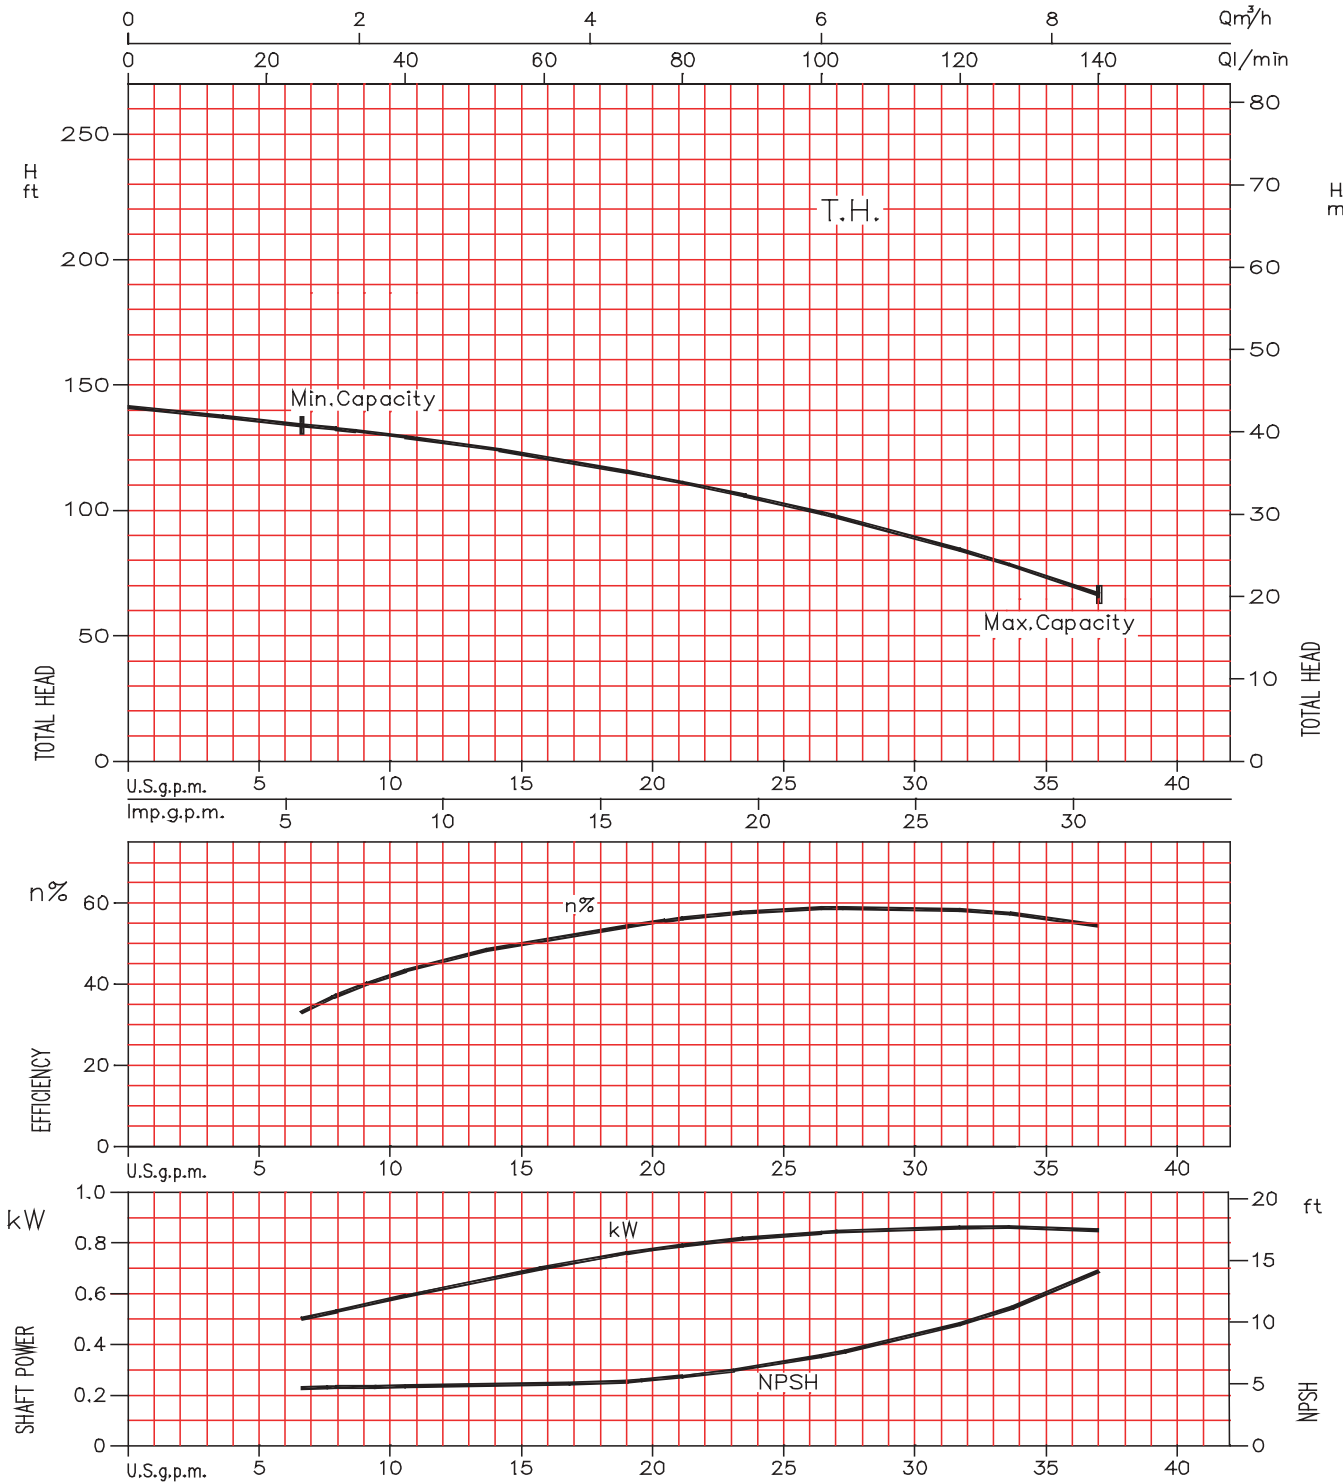

Model EVMU
Performance Curves

EBARA Stainless Steel Vertical Multistage

EVMU4-3