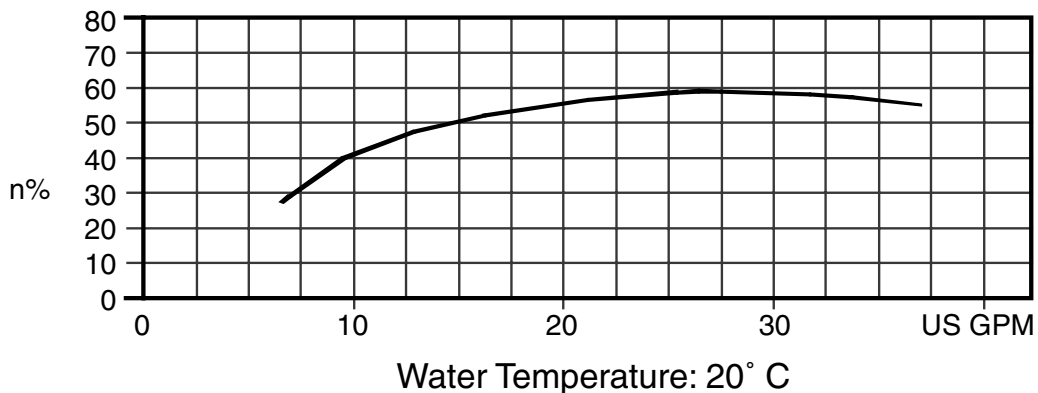

EVMU / EVMUG

Model EVMU

EBARA Stainless Steel Vertical Multistage

Performance Curves

EVMU4 3/4 HP - 7 1/2 HP

EVMU4 2 - EVMU4 16

Synchronous Speed: 3450 RPM

250# ANSI 1 1/4" 4-Bolt