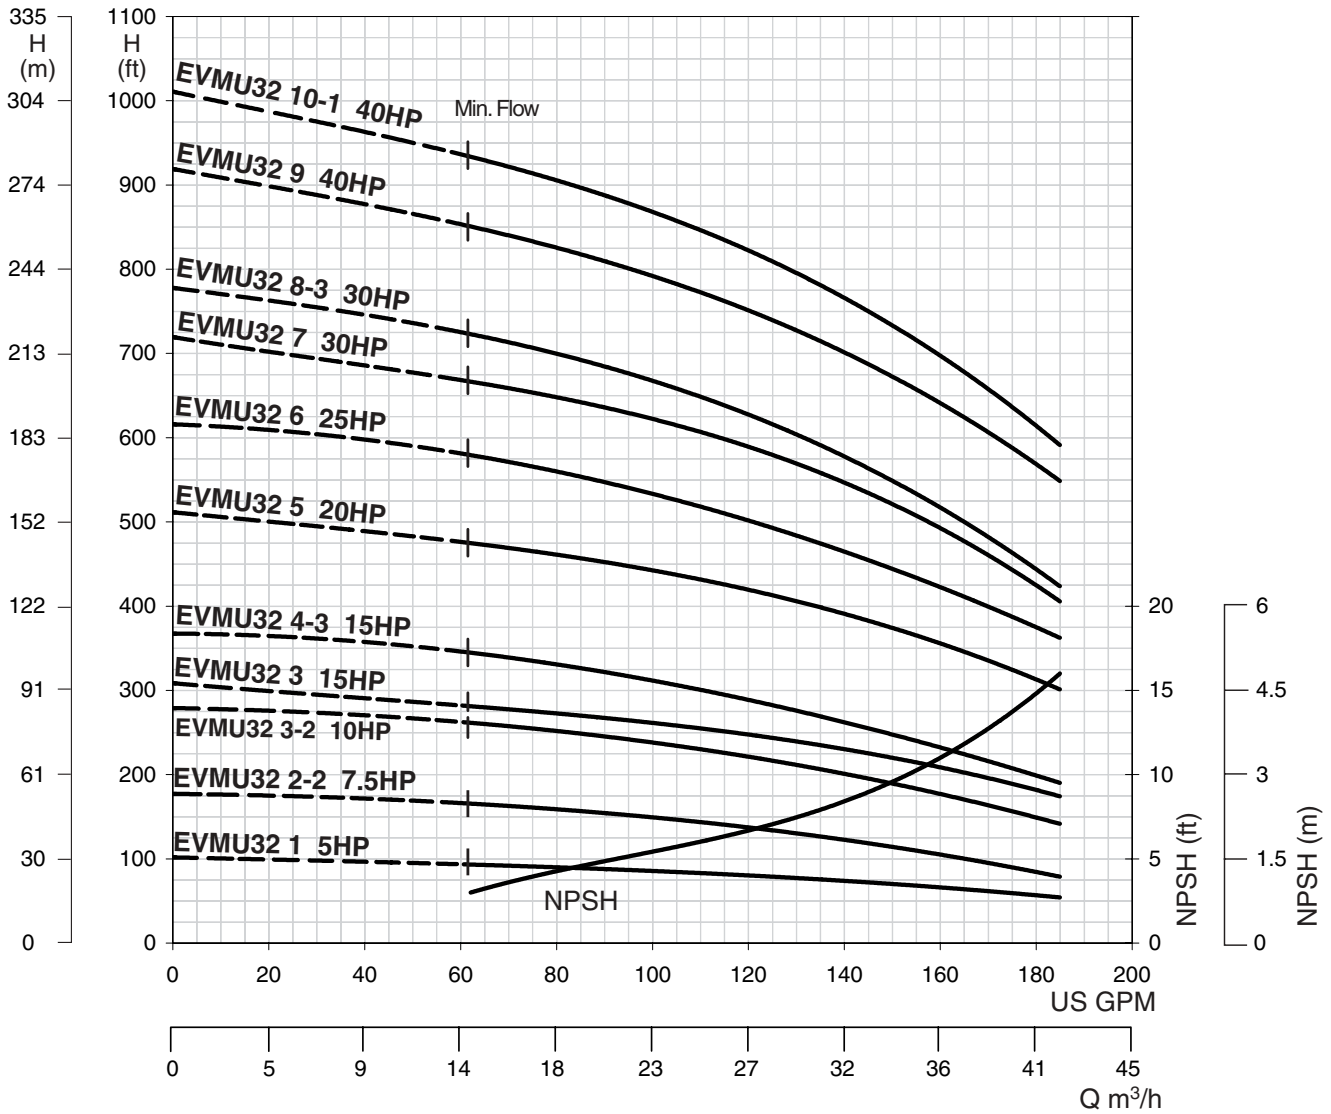

Water Temperature: 20° C

EVMU / EVMUG

Model EVMUG

EBARA Stainless Steel Vertical Multistage

Performance Curves

EVMUG45 7.5HP - 50HP

EVMUG45 1-1 – EVMUG45 3

3500RPM