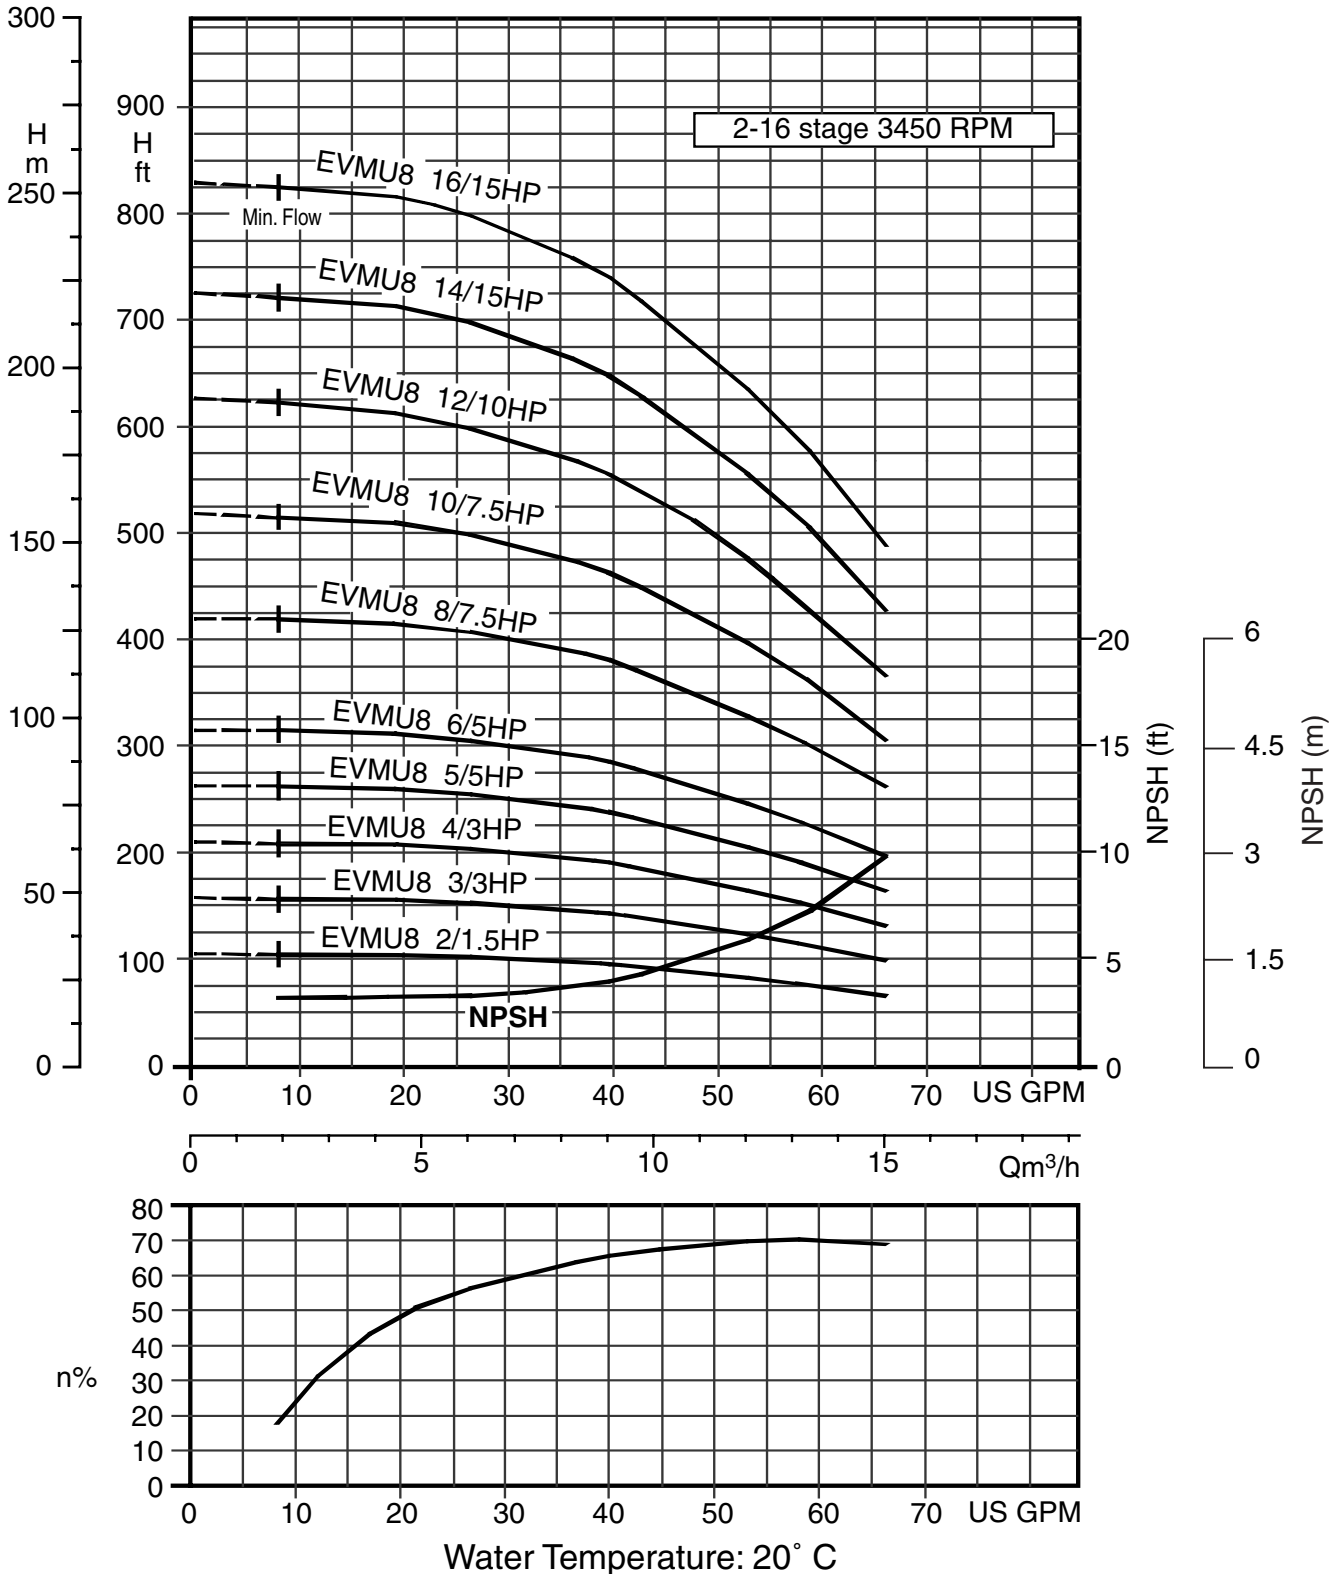

EVMU / EVMUG

Model EVMU

EBARA Stainless Steel Vertical Multistage

Performance Curves

EVMU8 1½ HP - 7½ HP

EVMU8 2 - EVMU8 16

Synchronous Speed: 3450 RPM

250# ANSI 2" 8-Bolt