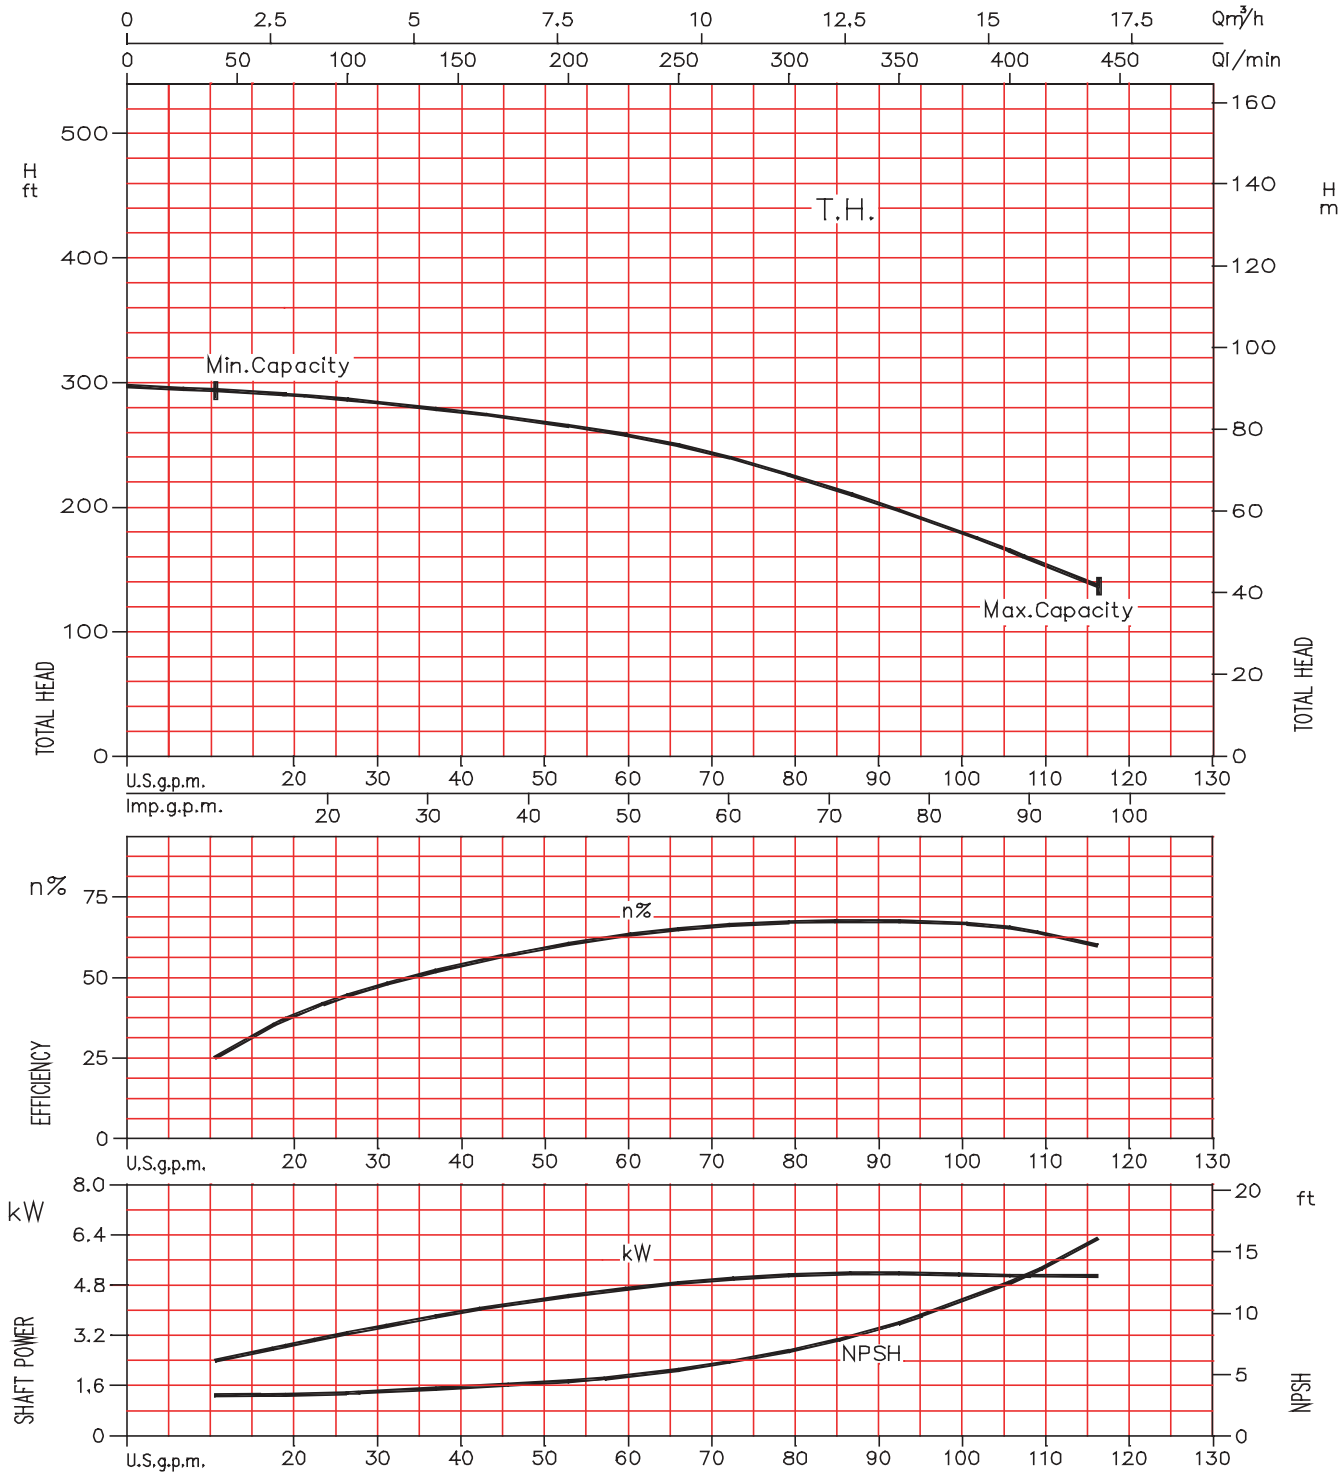

EVMU16-2

Model EVMU Performance Curves

EBARA Stainless Steel Vertical Multistage

EVMU16-3

Model EVMU
Performance Curves

EBARA Stainless Steel Vertical Multistage

EVMU16-4

Model EVMU
Performance Curves