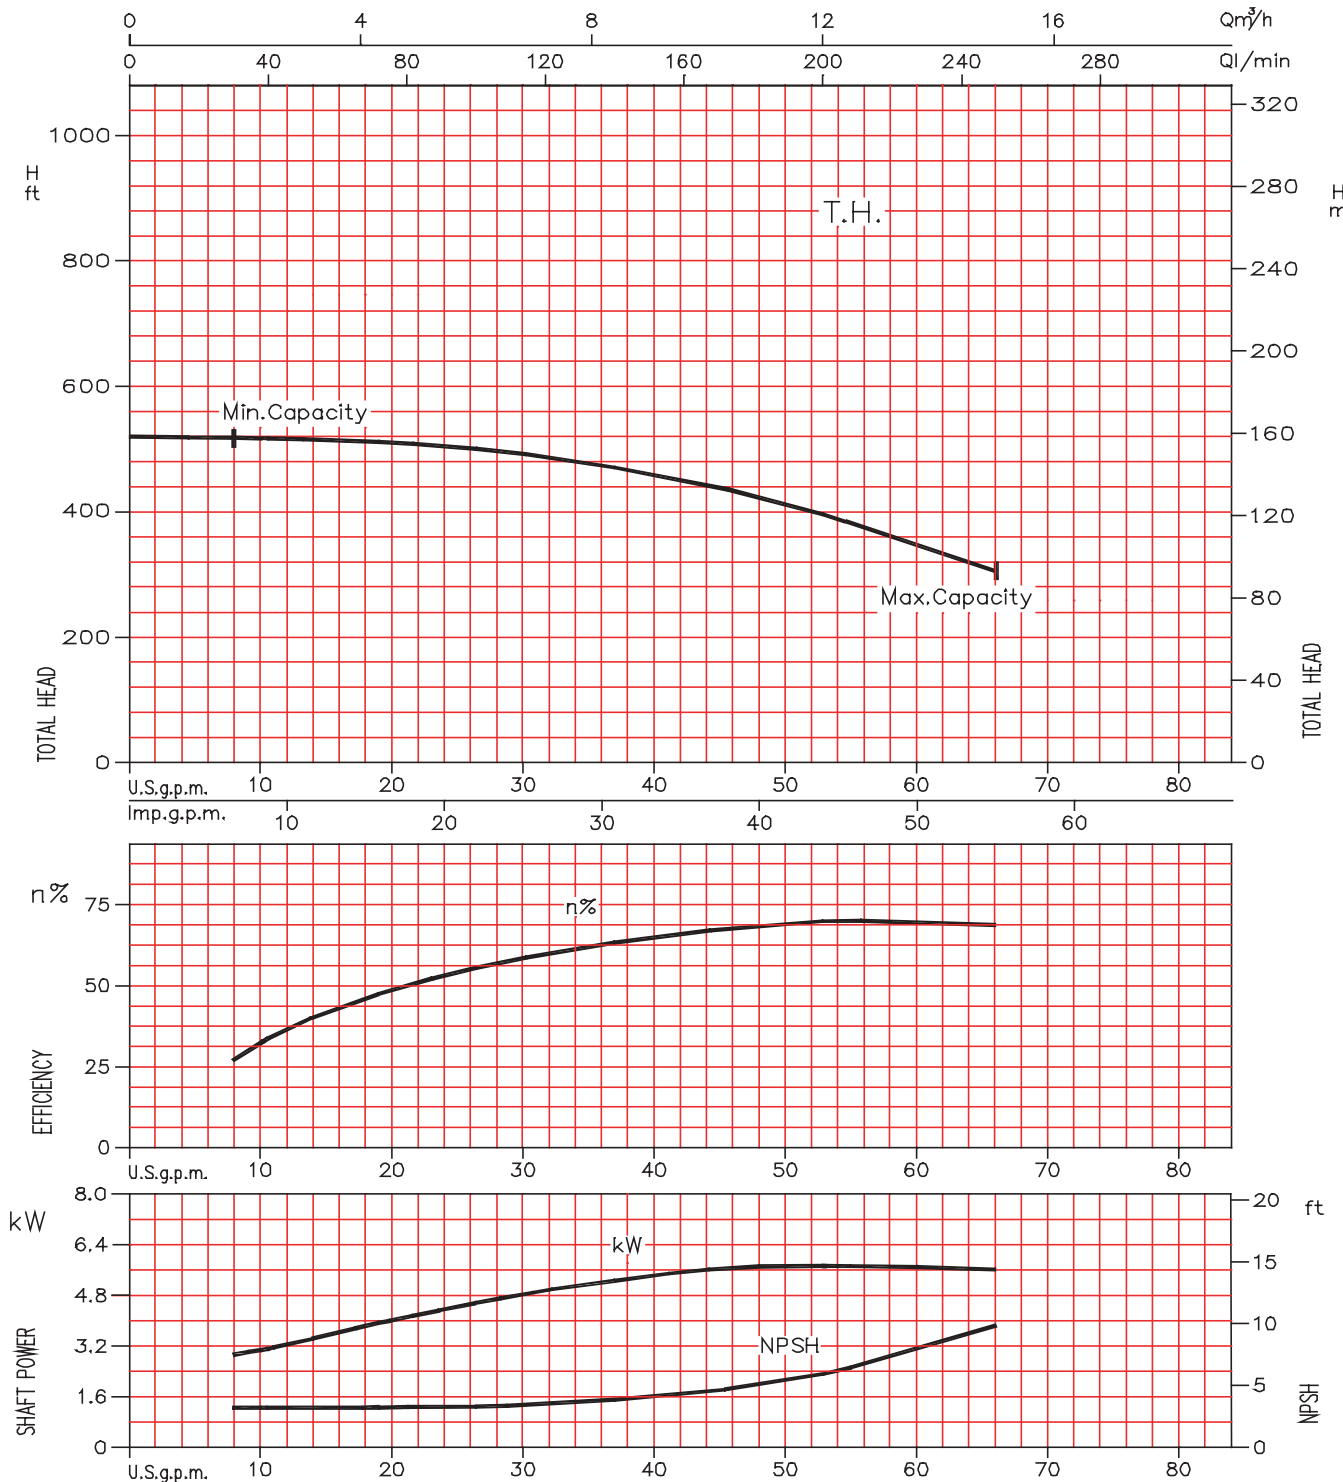

Model EVMU
Performance Curves

EBARA Stainless Steel Vertical Multistage

EVMU8-8

Model EVMU
Performance Curves

EBARA Stainless Steel Vertical Multistage

EVMU8-10

Model EVMU Performance Curves

EBARA Stainless Steel Vertical Multistage