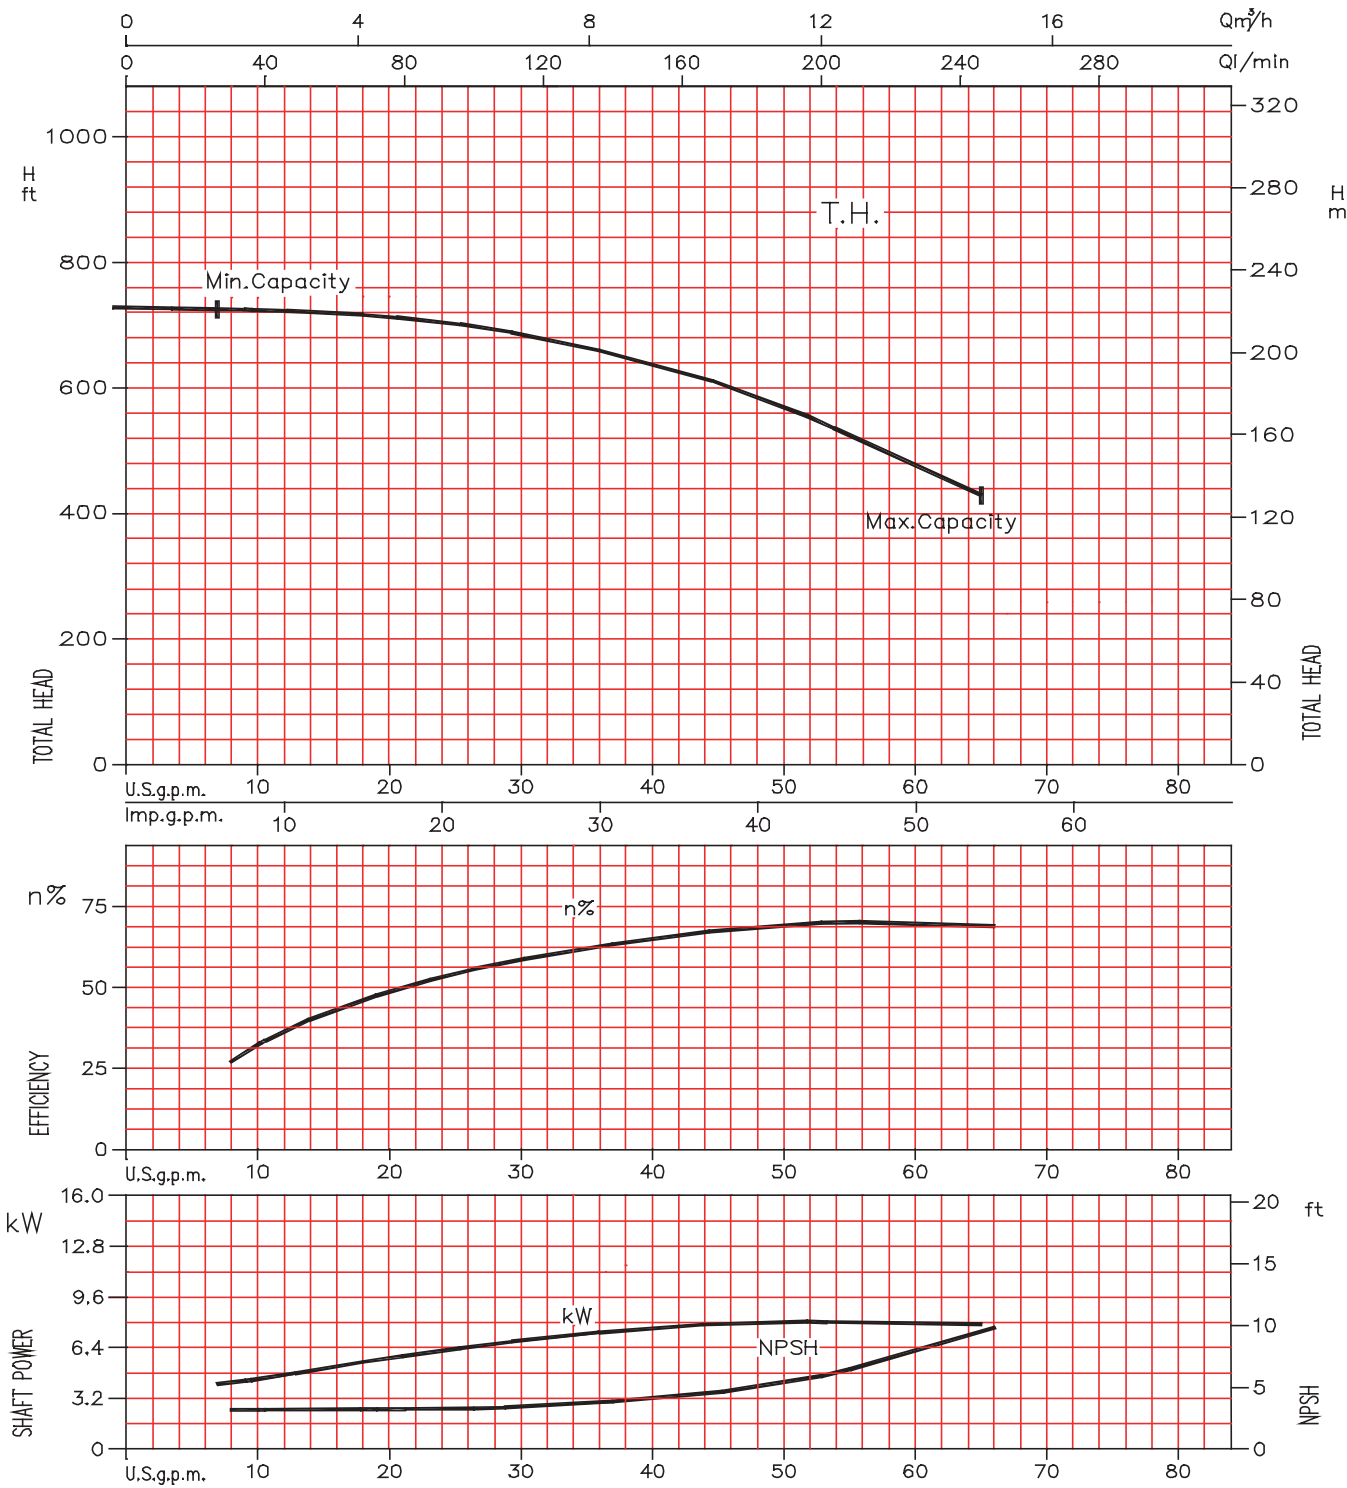

Model EVMU
Performance Curves

EBARA Stainless Steel Vertical Multistage

EVMU8-14