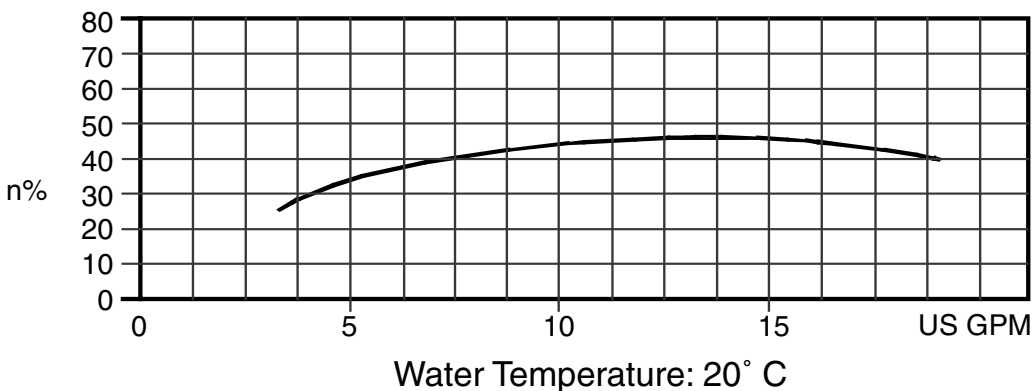

EVMU / EVMUG

Model EVMU

EBARA Stainless Steel Vertical Multistage

Performance Curves

EVMU 2 1/2HP - 5HP

EVMU2 2 - EVMU2 18

Synchronous Speed: 3450 RPM

250# ANSI 1 1/4" 4-Bolt