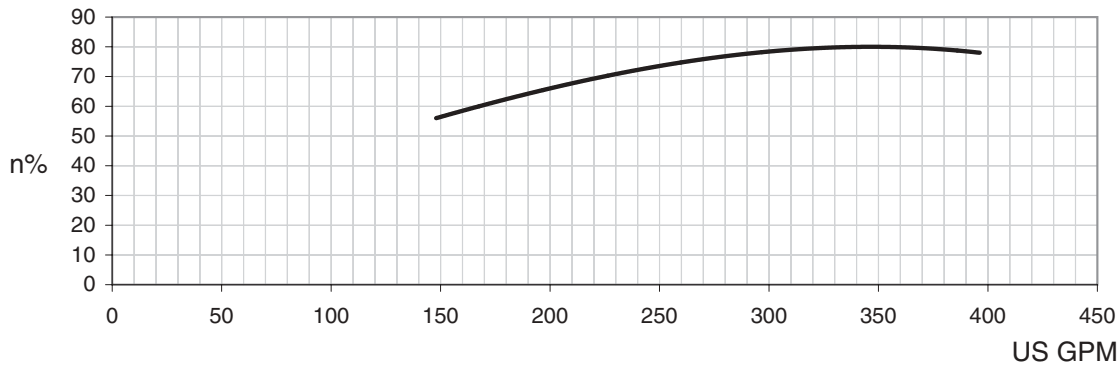

EVMU / EVMUG

Model EVMUG
Performance Curves

EBARA Stainless Steel Vertical Multistage
EVMUG64 10HP - 50HP

EVMUG64 1-1 – EVMUG64 4

3500RPM

300# 4" ANSI 8-Bolt

Water Temperature: 20° C