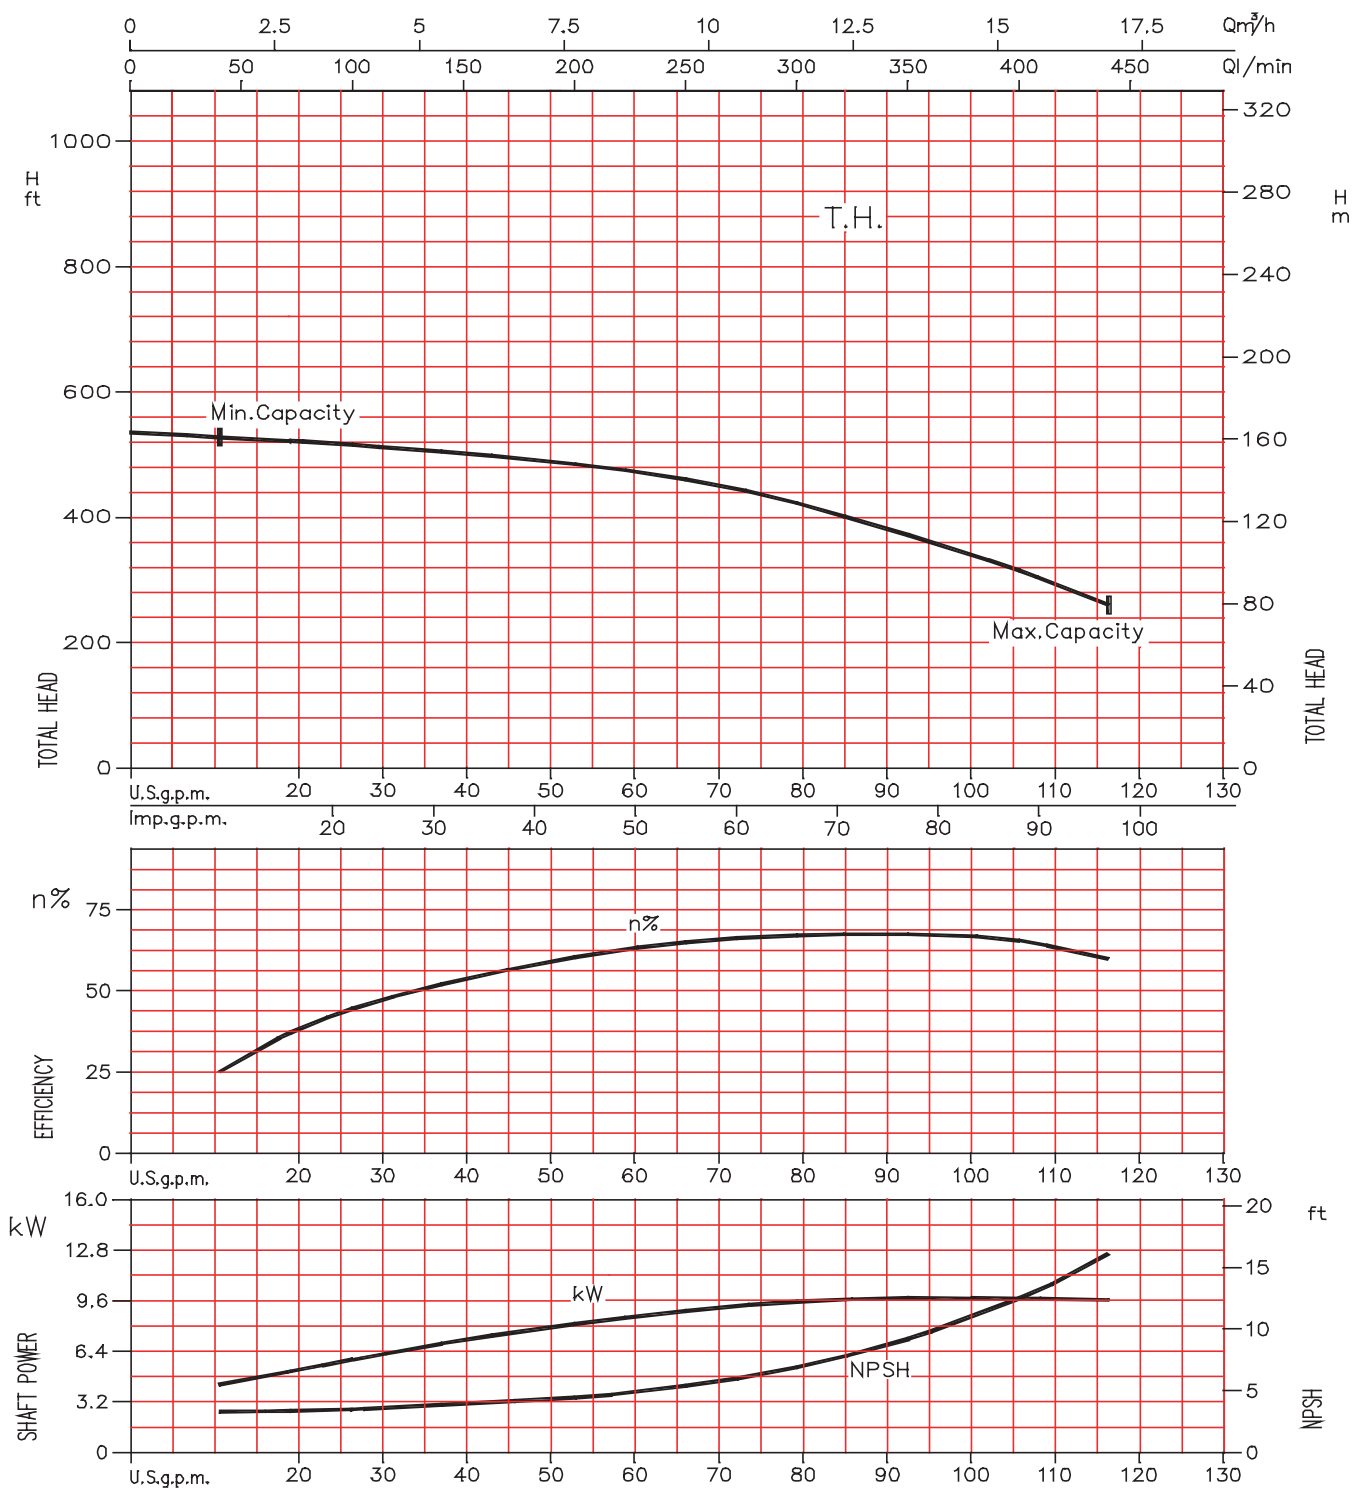

EBARA Stainless Steel Vertical Multistage

EVMU16-5

Model EVMU
Performance Curves

EBARA Stainless Steel Vertical Multistage

EVMU16-6

Model EVMU Performance Curves

EBARA Stainless Steel Vertical Multistage

EVMU16-7