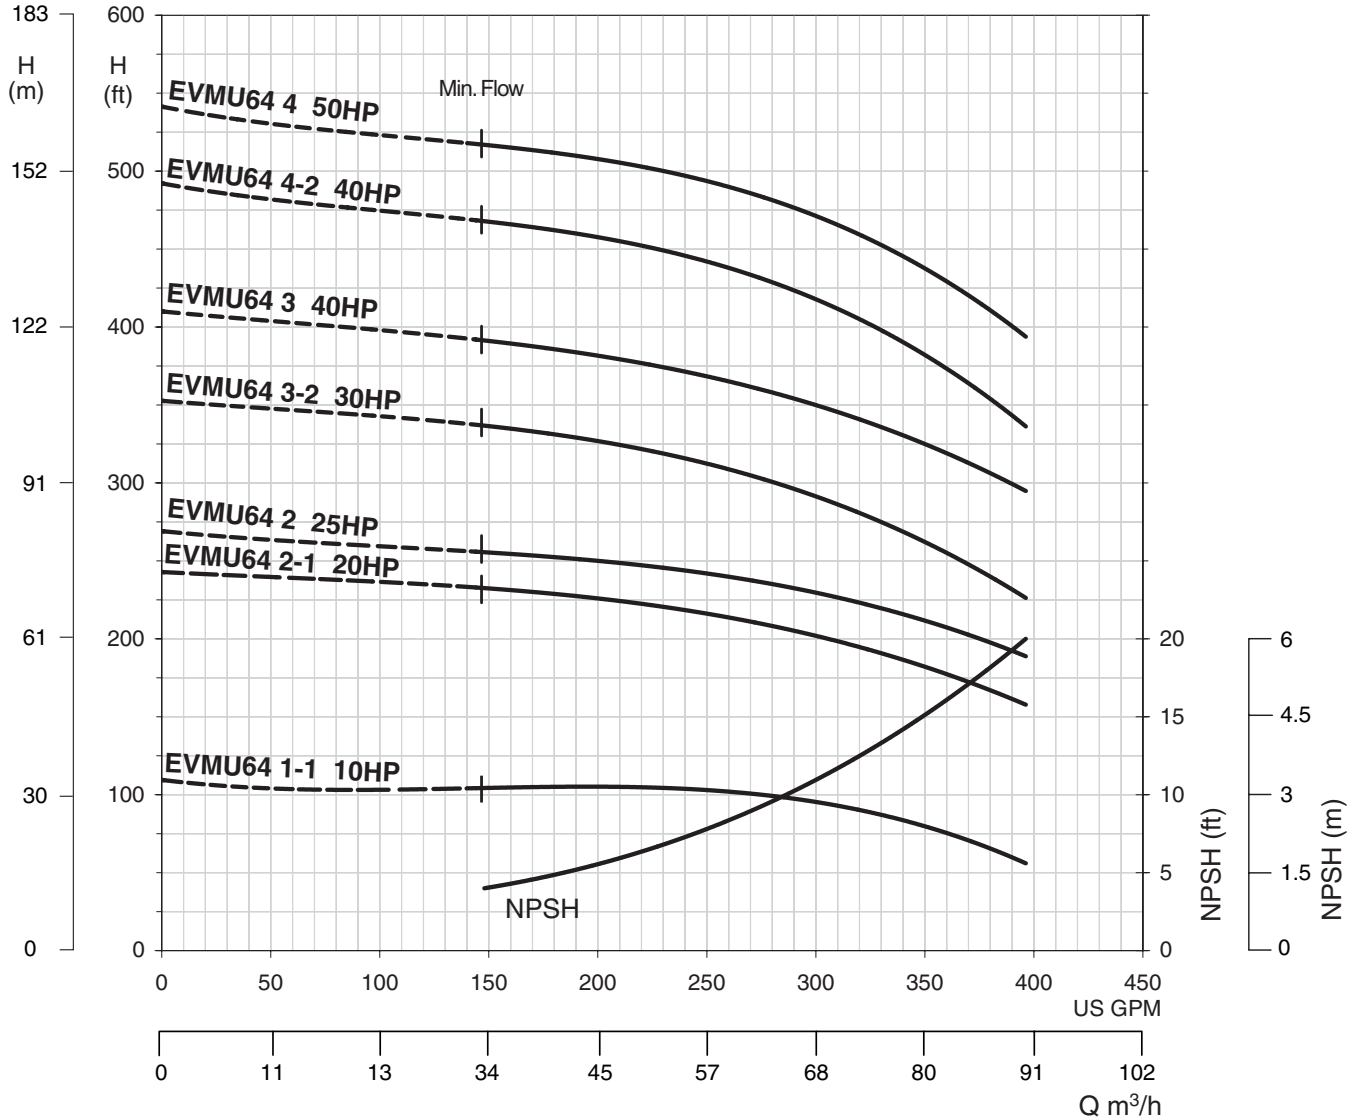

EVMU / EVMUG

Model EVMUG
Performance Curves

EBARA Stainless Steel Vertical Multistage
EVMUG64 10HP - 50HP

EVMUG64 1-1 – EVMUG64 4

3500RPM

300# 4" ANSI 8-Bolt

Water Temperature: 20° C