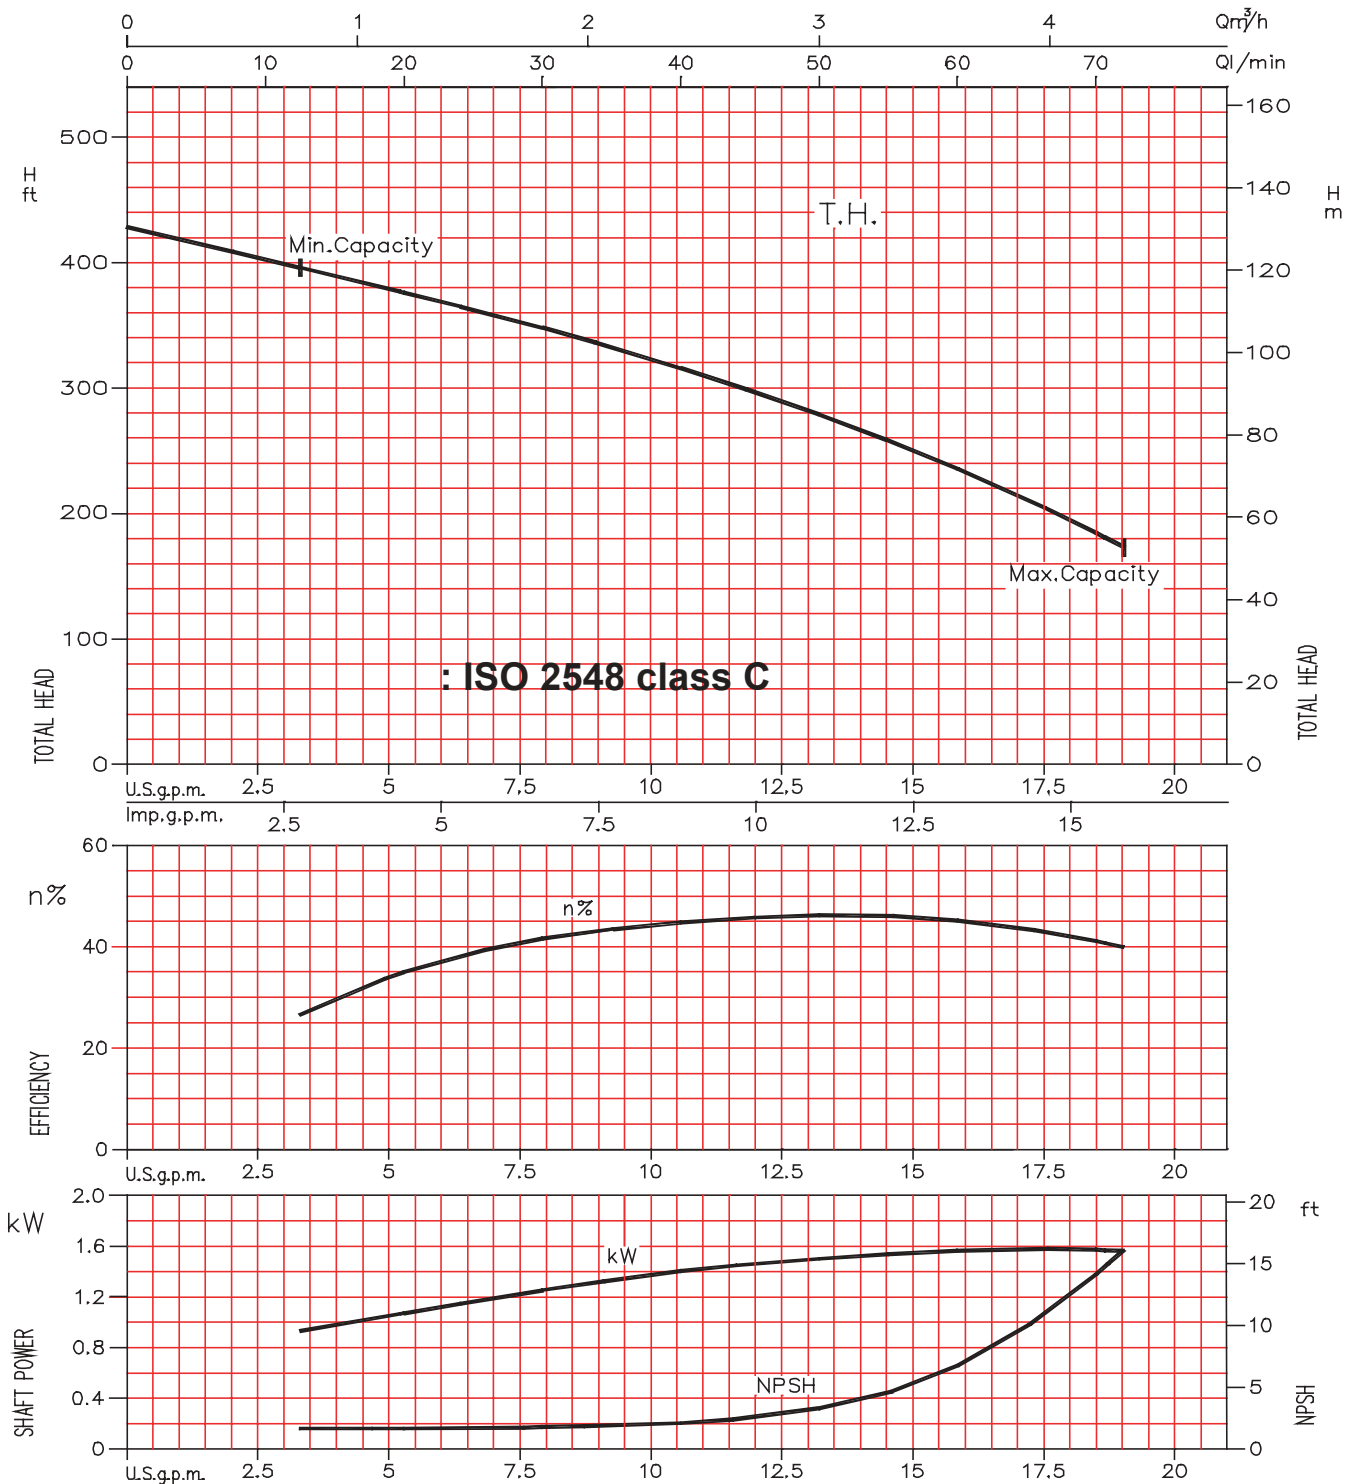

Model EVMU
Performance Curves

EBARA Stainless Steel Vertical Multistage

EVMU2-9