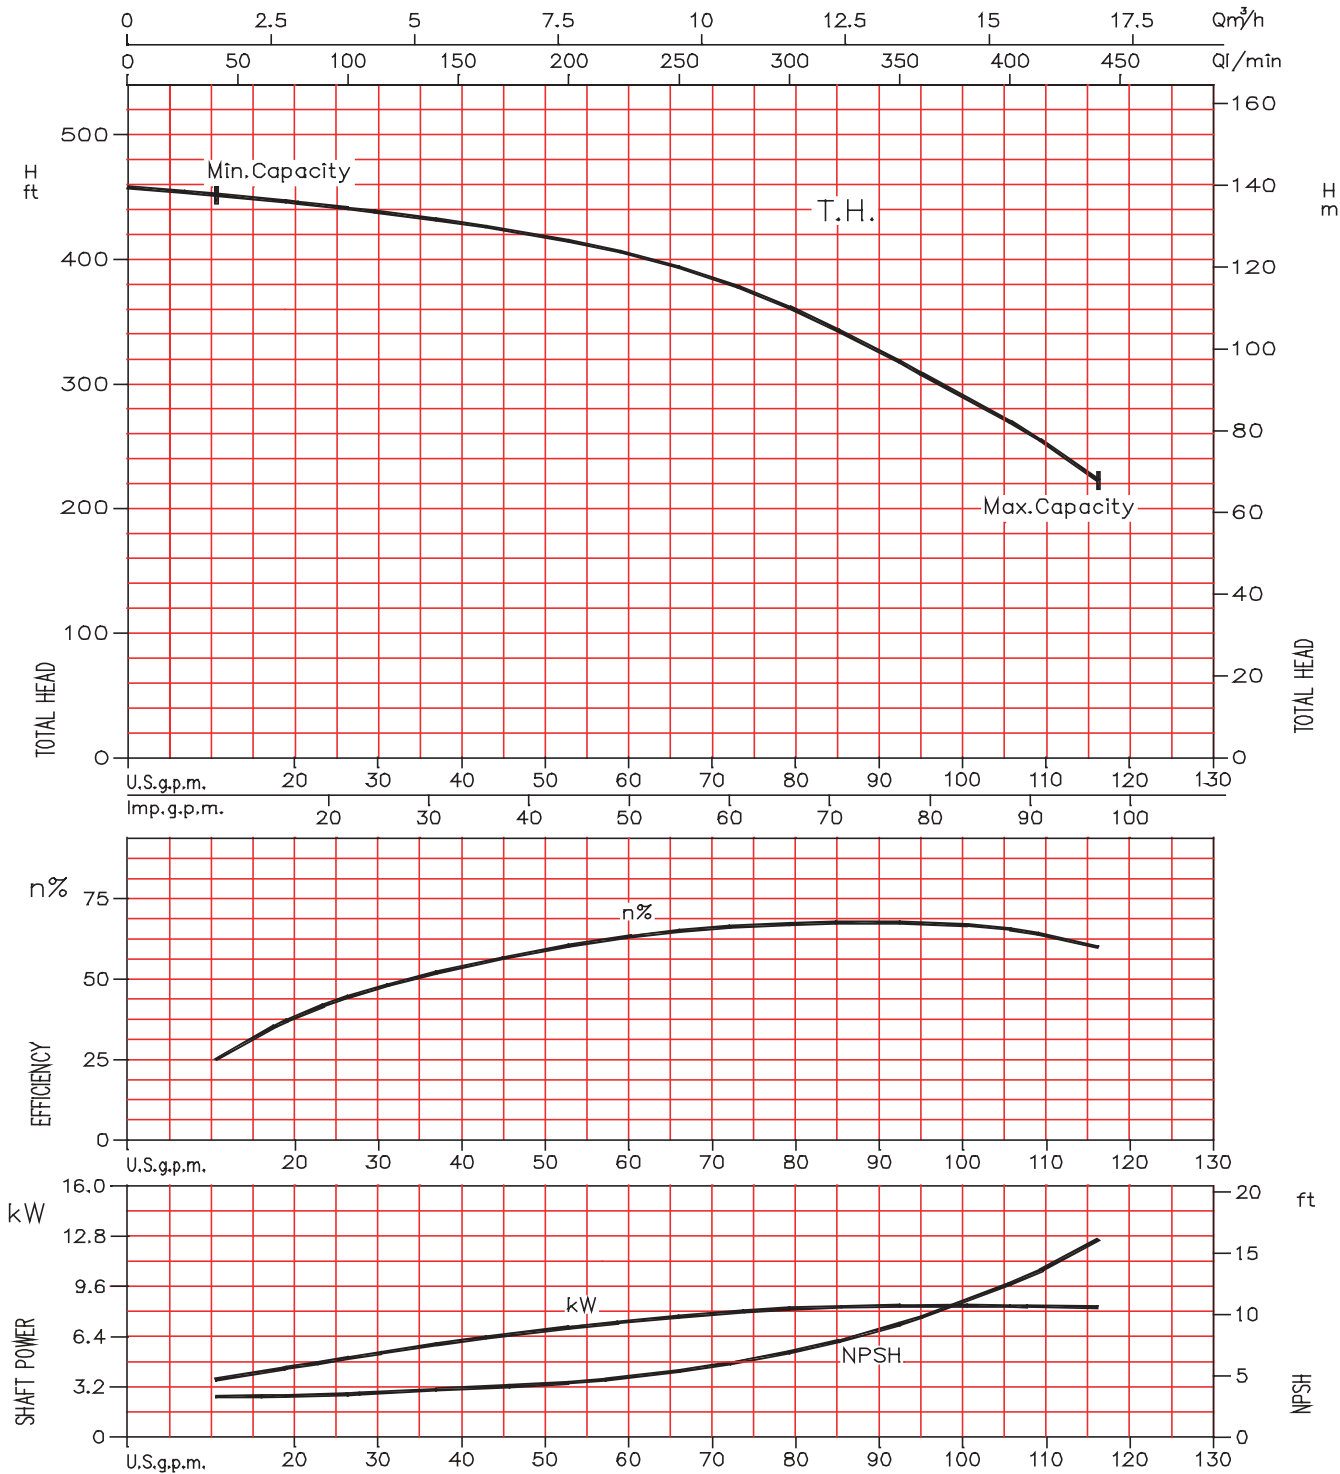

EBARA Stainless Steel Vertical Multistage

EVMU16-5

Model EVMU
Performance Curves

EBARA Stainless Steel Vertical Multistage

EVMU16-6

Model EVMU Performance Curves

EBARA Stainless Steel Vertical Multistage

EVMU16-7